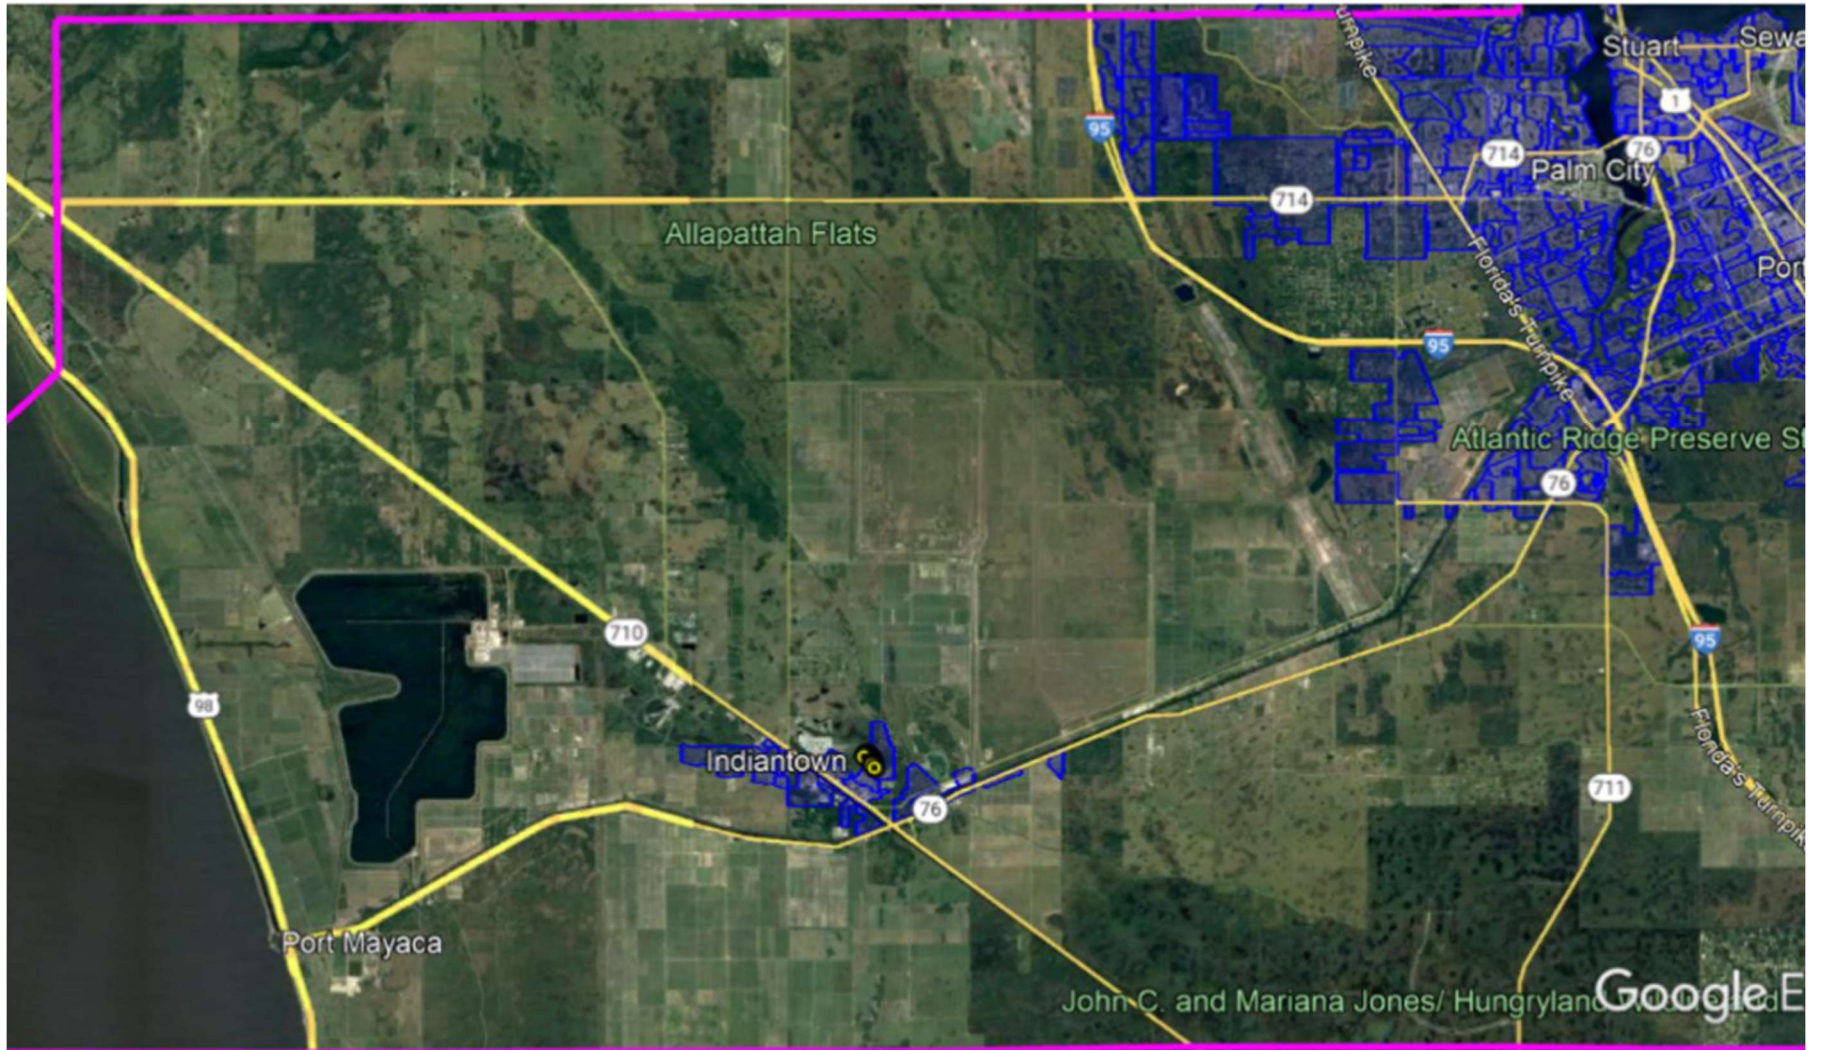

Attachment 3-C

COMCAST
BUSINESS
BEYOND FAST

xfinity

Florida Broadband Opportunity Grant Program

Keys: KMZ Map

-  County Border
-  Comcast Service Areas (>1 Gbps); where applicable
-  Unserved Areas (<25/3 Mbps)
-  Network Connection Routes