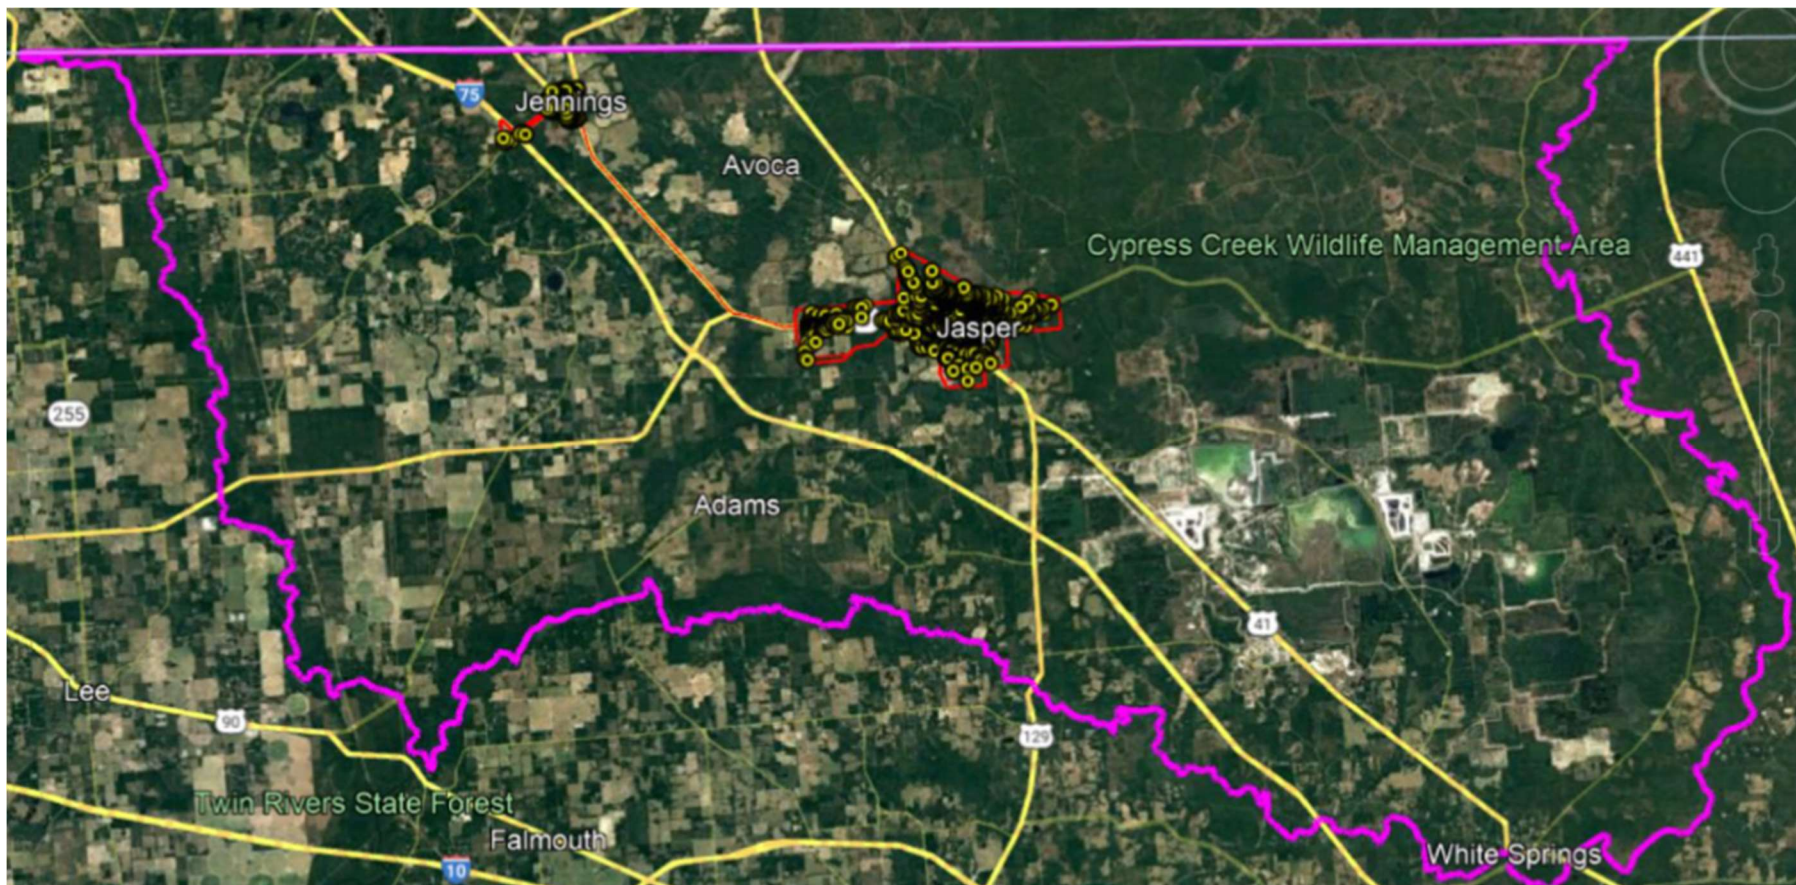

Attachment 3-C

Keys: KMZ Map

-  County Border
-  Comcast Service Areas (>1 Gbps); where applicable
-  Unserved Areas (<25/3 Mbps)
-  Network Connection Routes