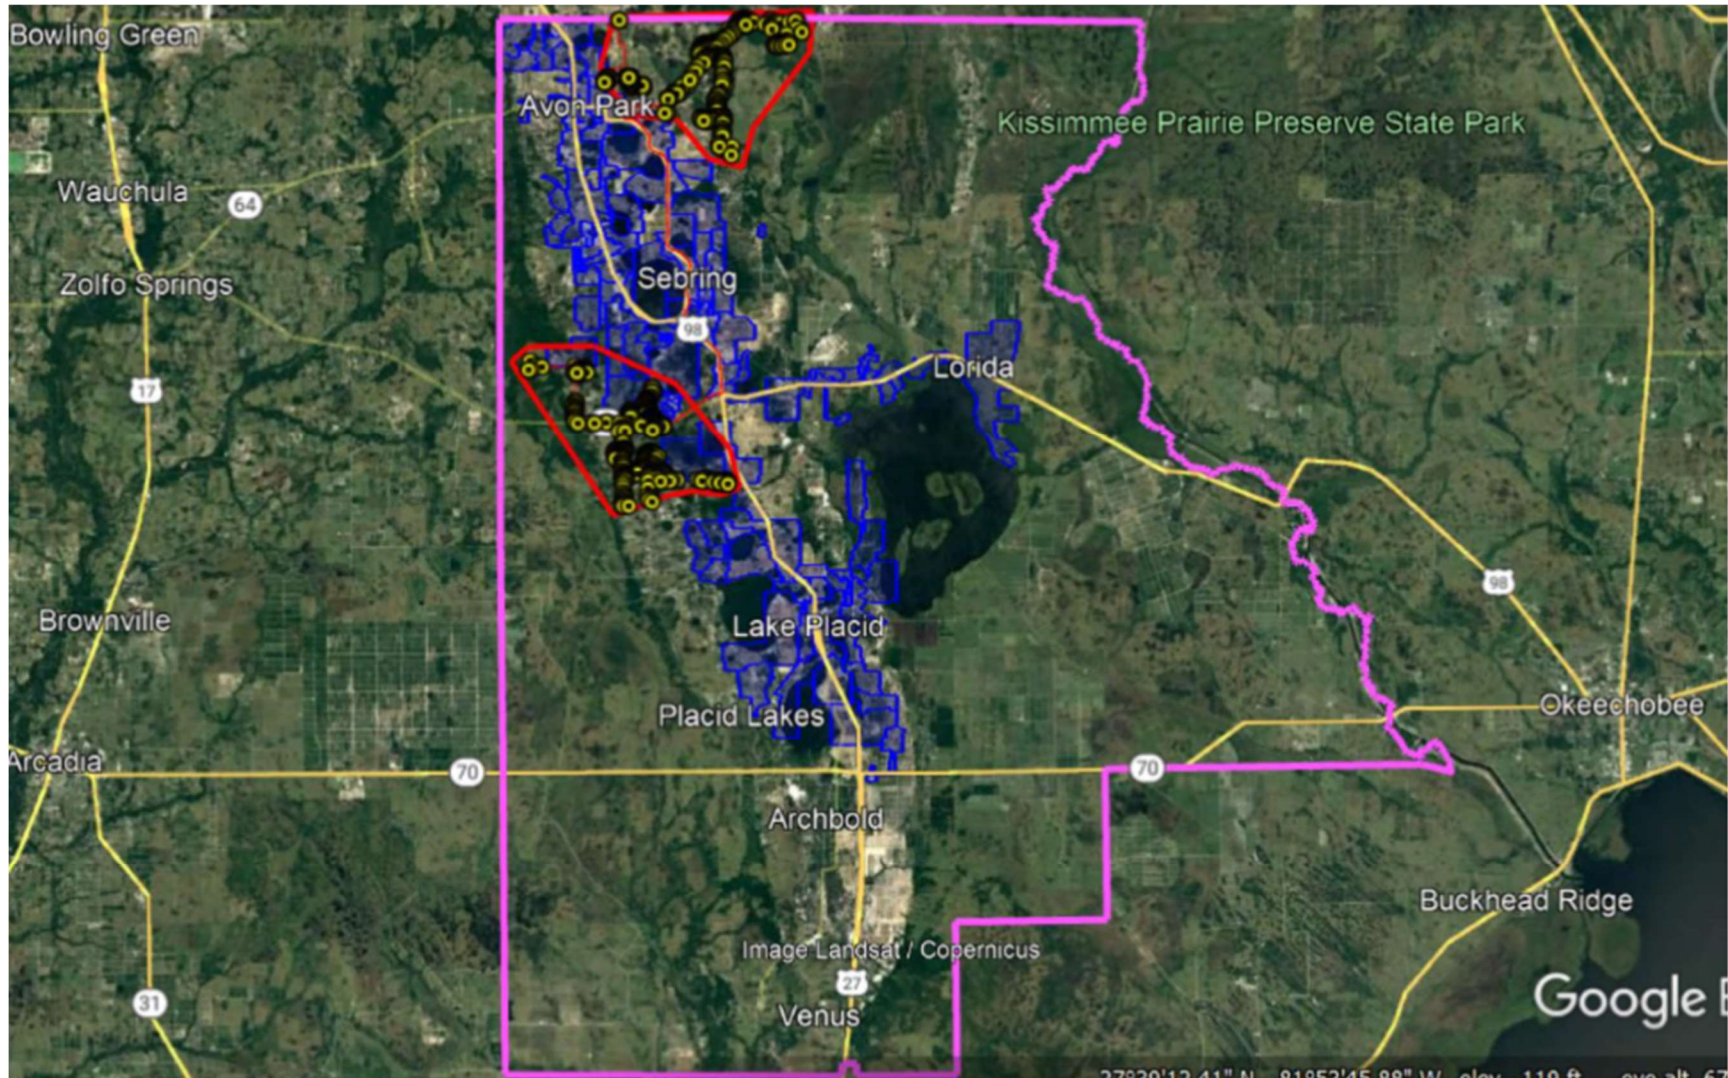

Attachment 3-C

Keys: KMZ Map

-  County Border
-  Comcast Service Areas (>1 Gbps); where applicable
-  Unserved Areas (<25/3 Mbps)
-  Network Connection Routes