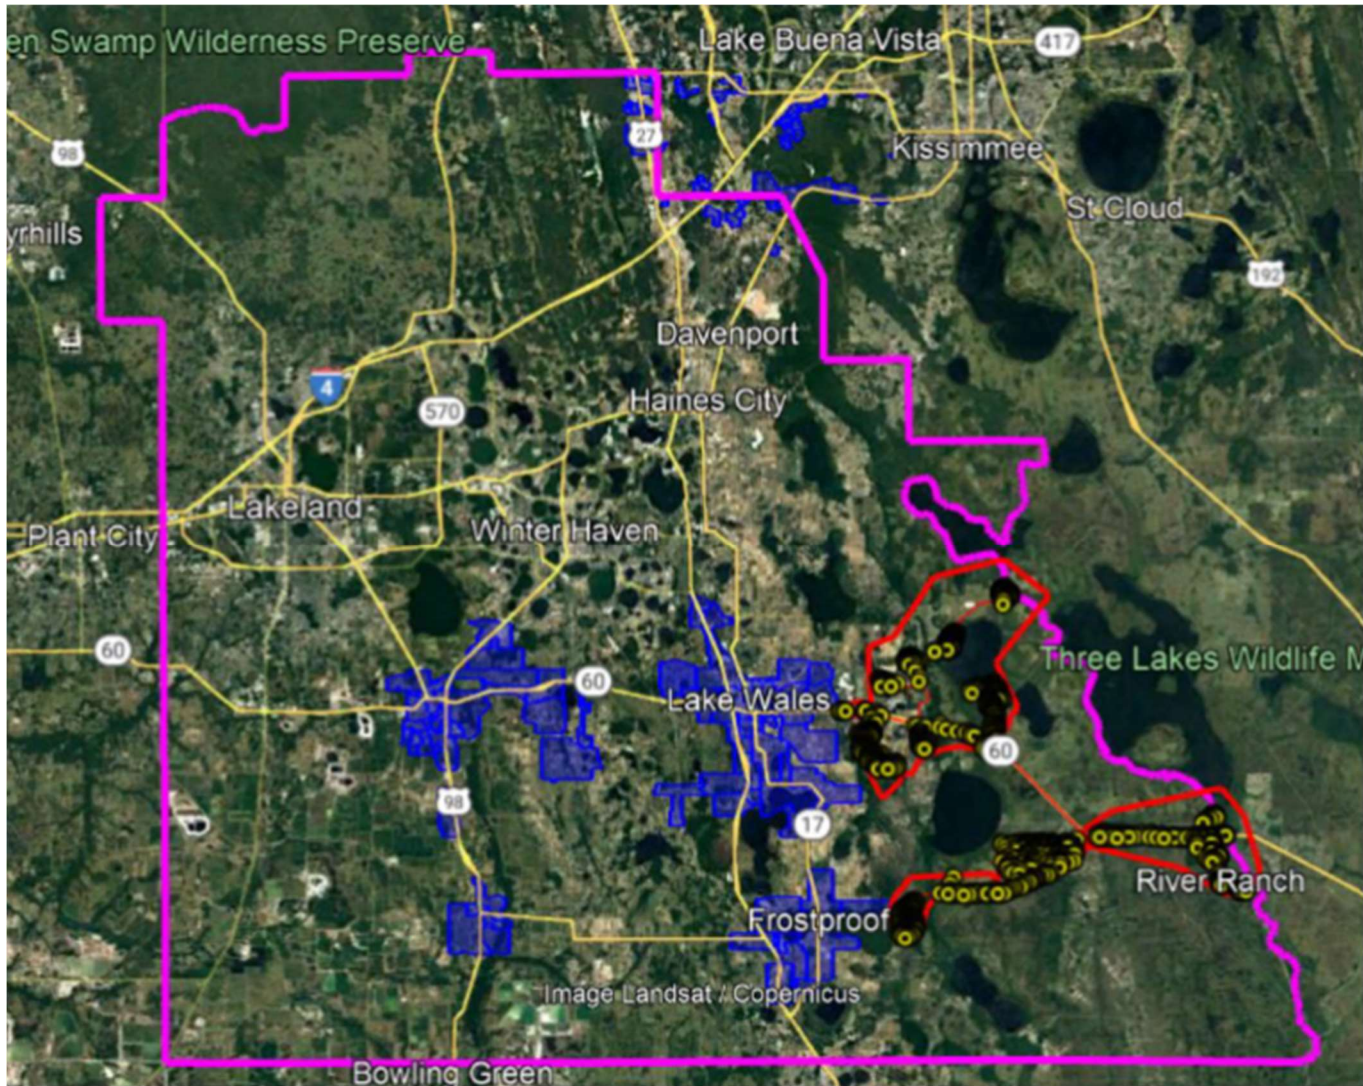

Attachment 3-C

Keys: KMZ Map

-  County Border
-  Comcast Service Areas (>1 Gbps); where applicable
-  Unserved Areas (<25/3 Mbps)
-  Network Connection Routes