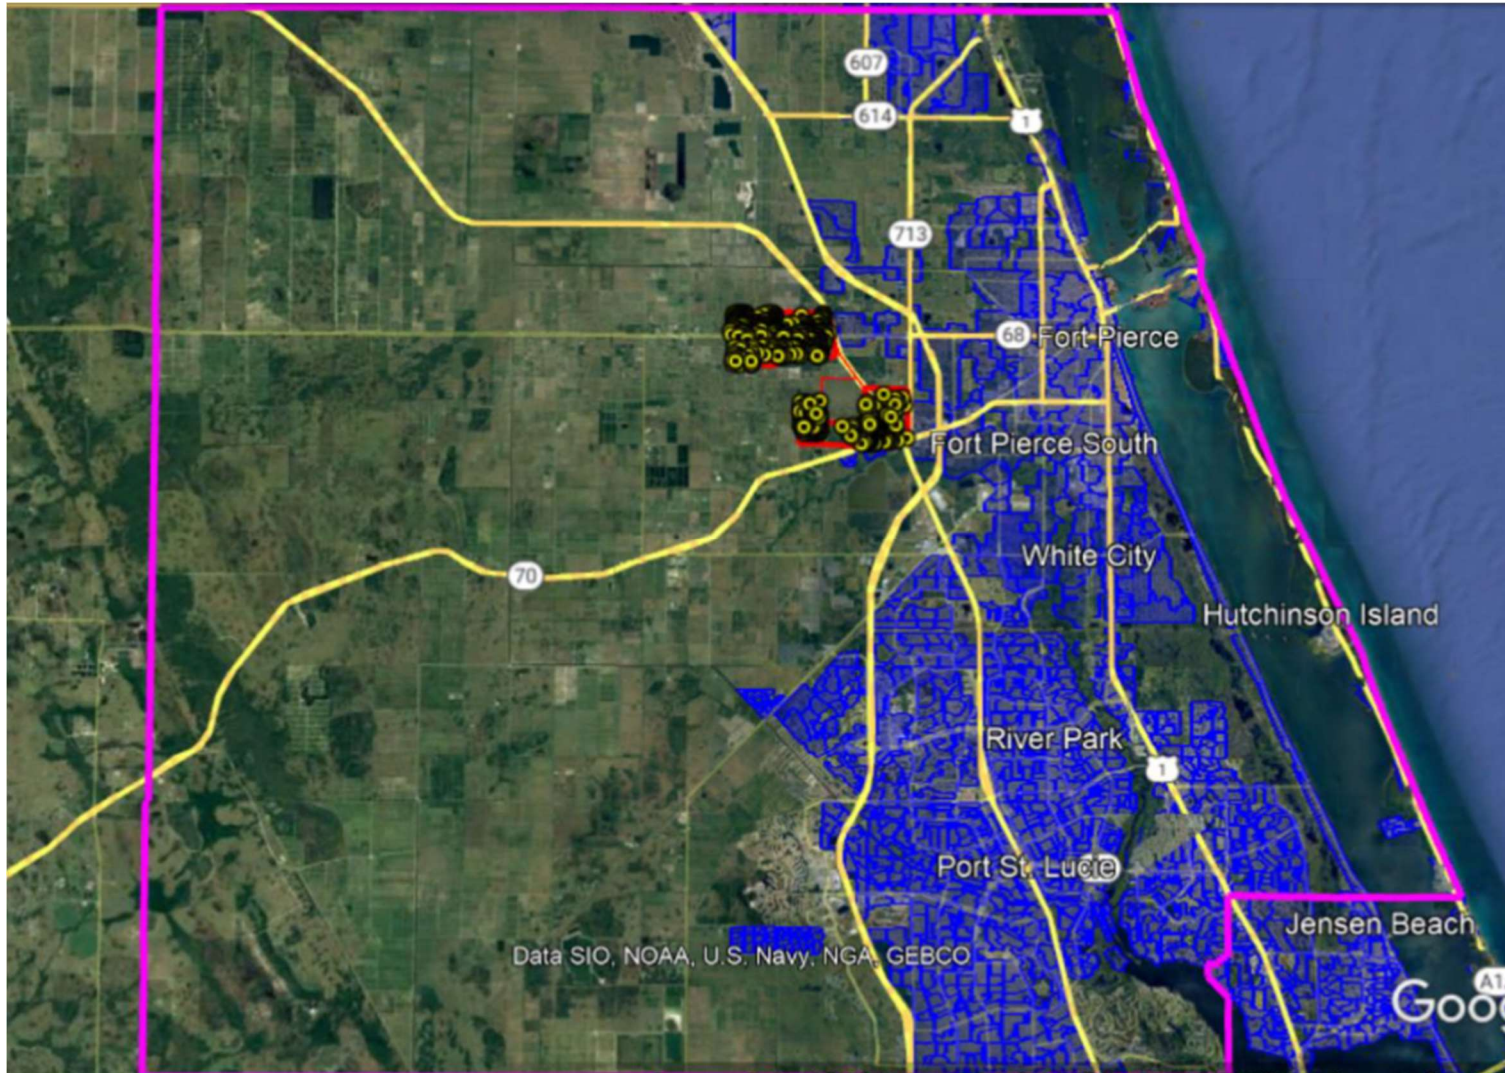

Attachment 3-C

Keys: KMZ Map

-  County Border
-  Comcast Service Areas (>1 Gbps); where applicable
-  Unserved Areas (<25/3 Mbps)
-  Network Connection Routes