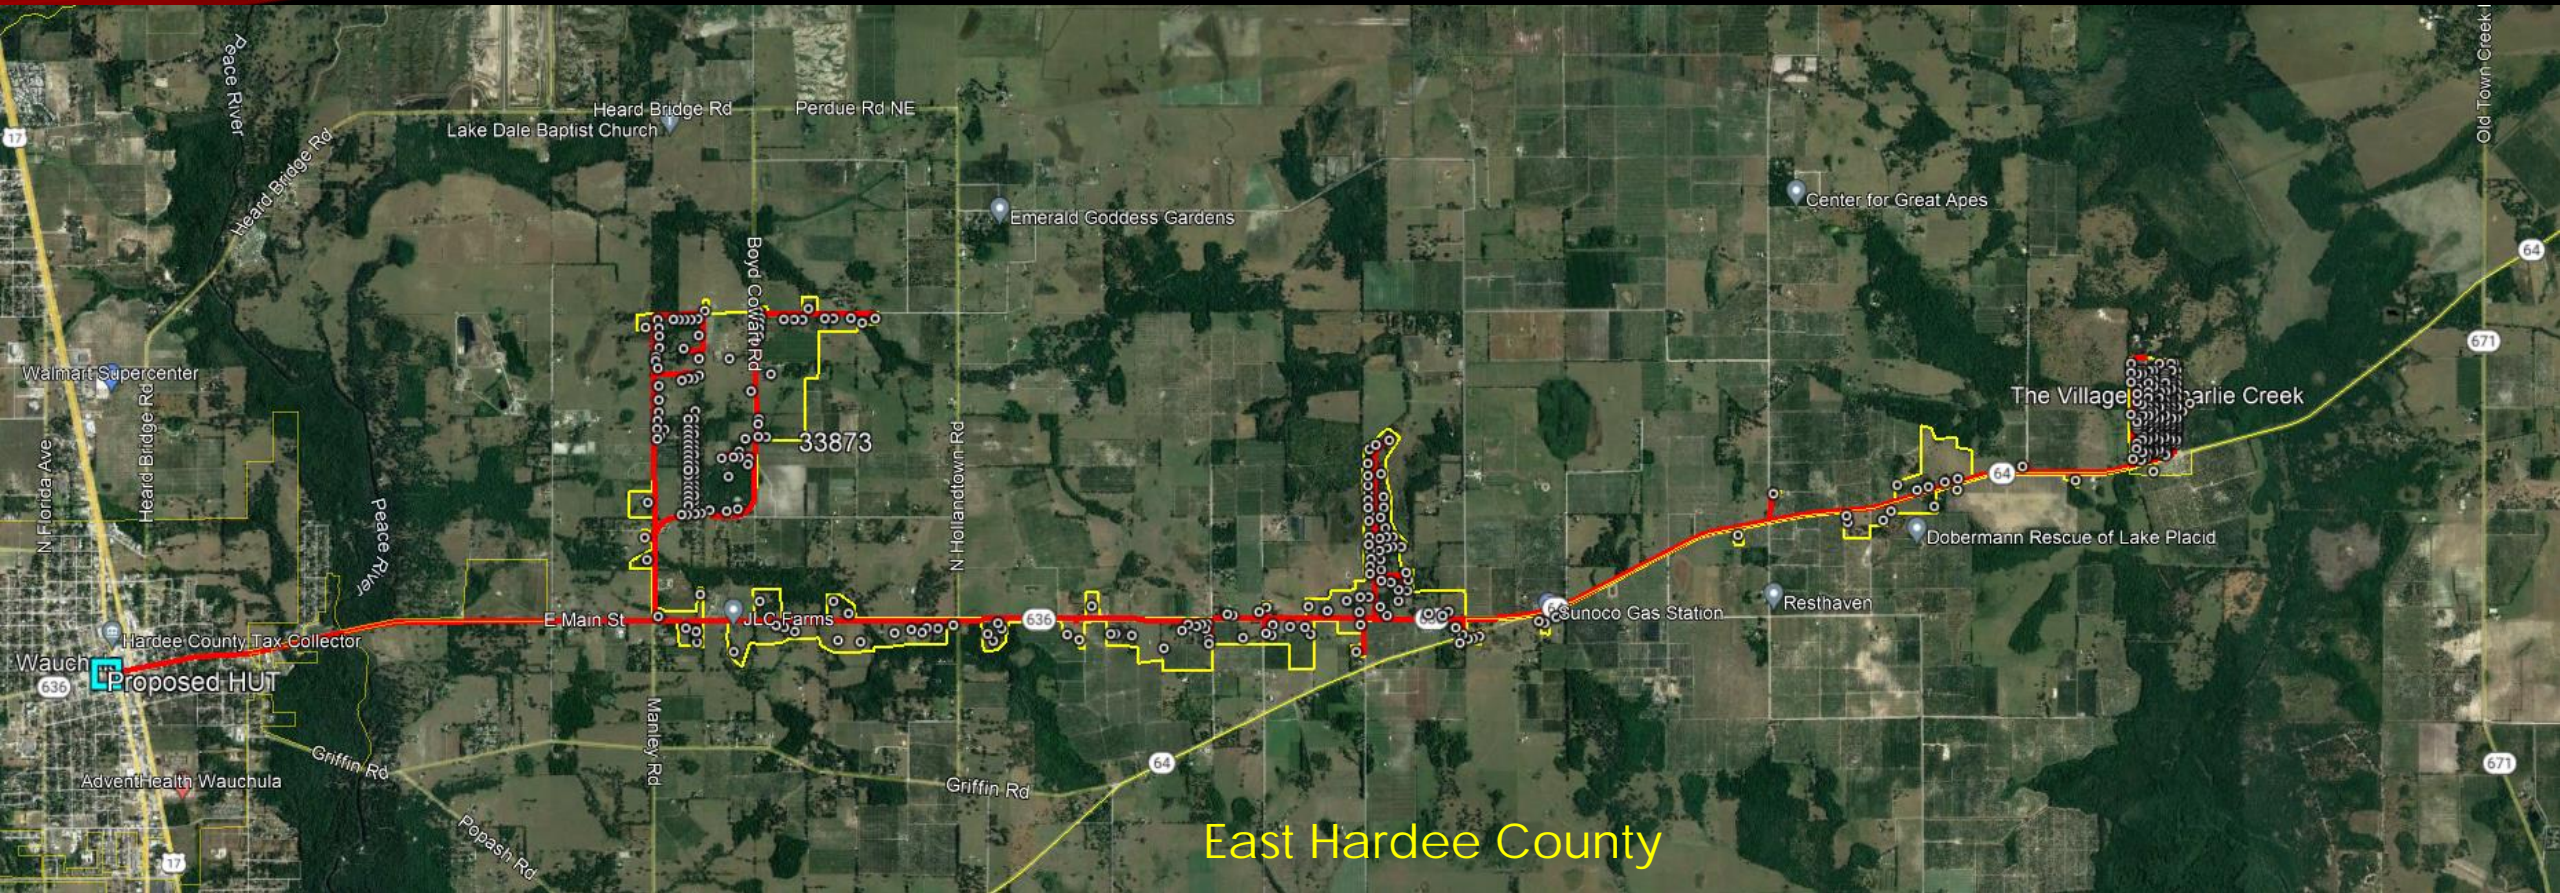

Route Map

- XGSPON
- 10Gbs Symmetrical
- 21 Lateral Miles of Fiber

Map Legend

Yellow - Service area boundaries

Red - Last mile Fiber Routes

⊙ - New service locations