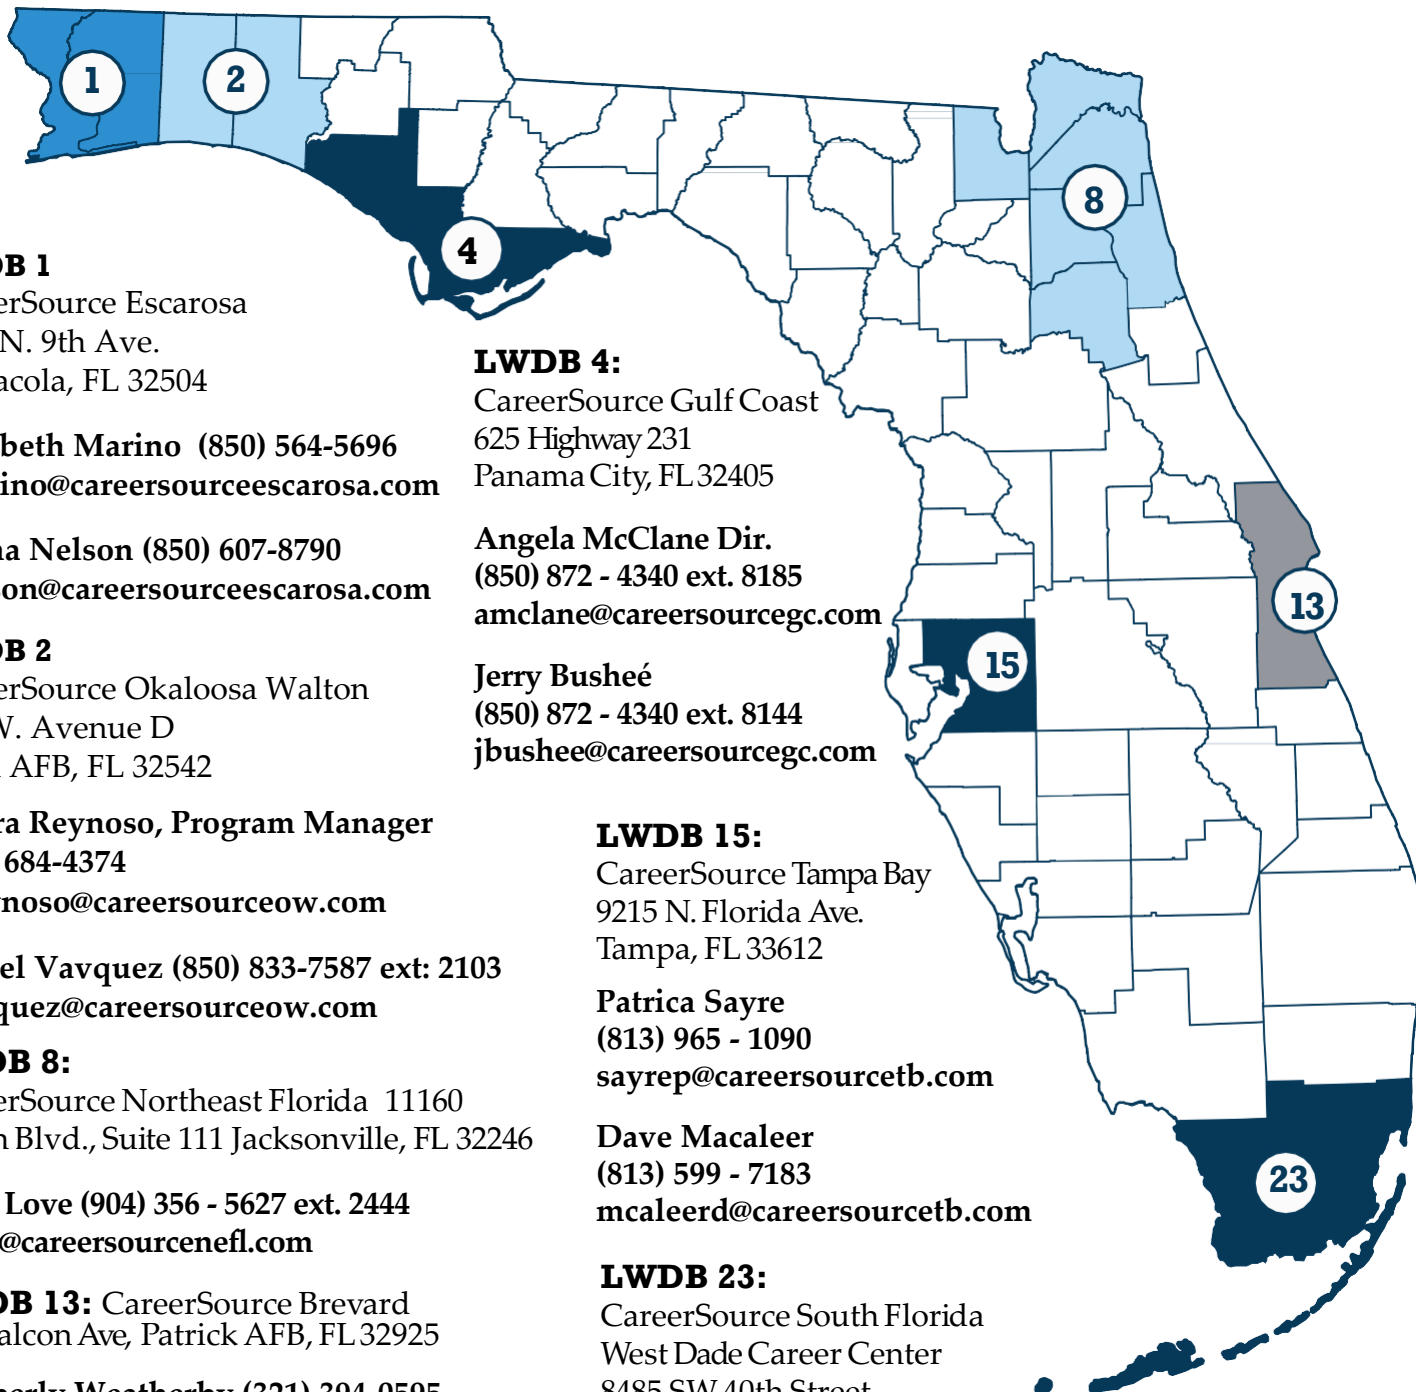

# Military Family Employment Areas and Contact List

Find a Military Family Employment Advocate near you.  
Contact your Local Workforce Development Board (LWDB).

## LWDB 1

CareerSource Escarosa  
6913 N. 9th Ave.  
Pensacola, FL 32504

Elizabeth Marino (850) 564-5696  
emarino@careersourceescarosa.com

Sirena Nelson (850) 607-8790  
snelson@careersourceescarosa.com