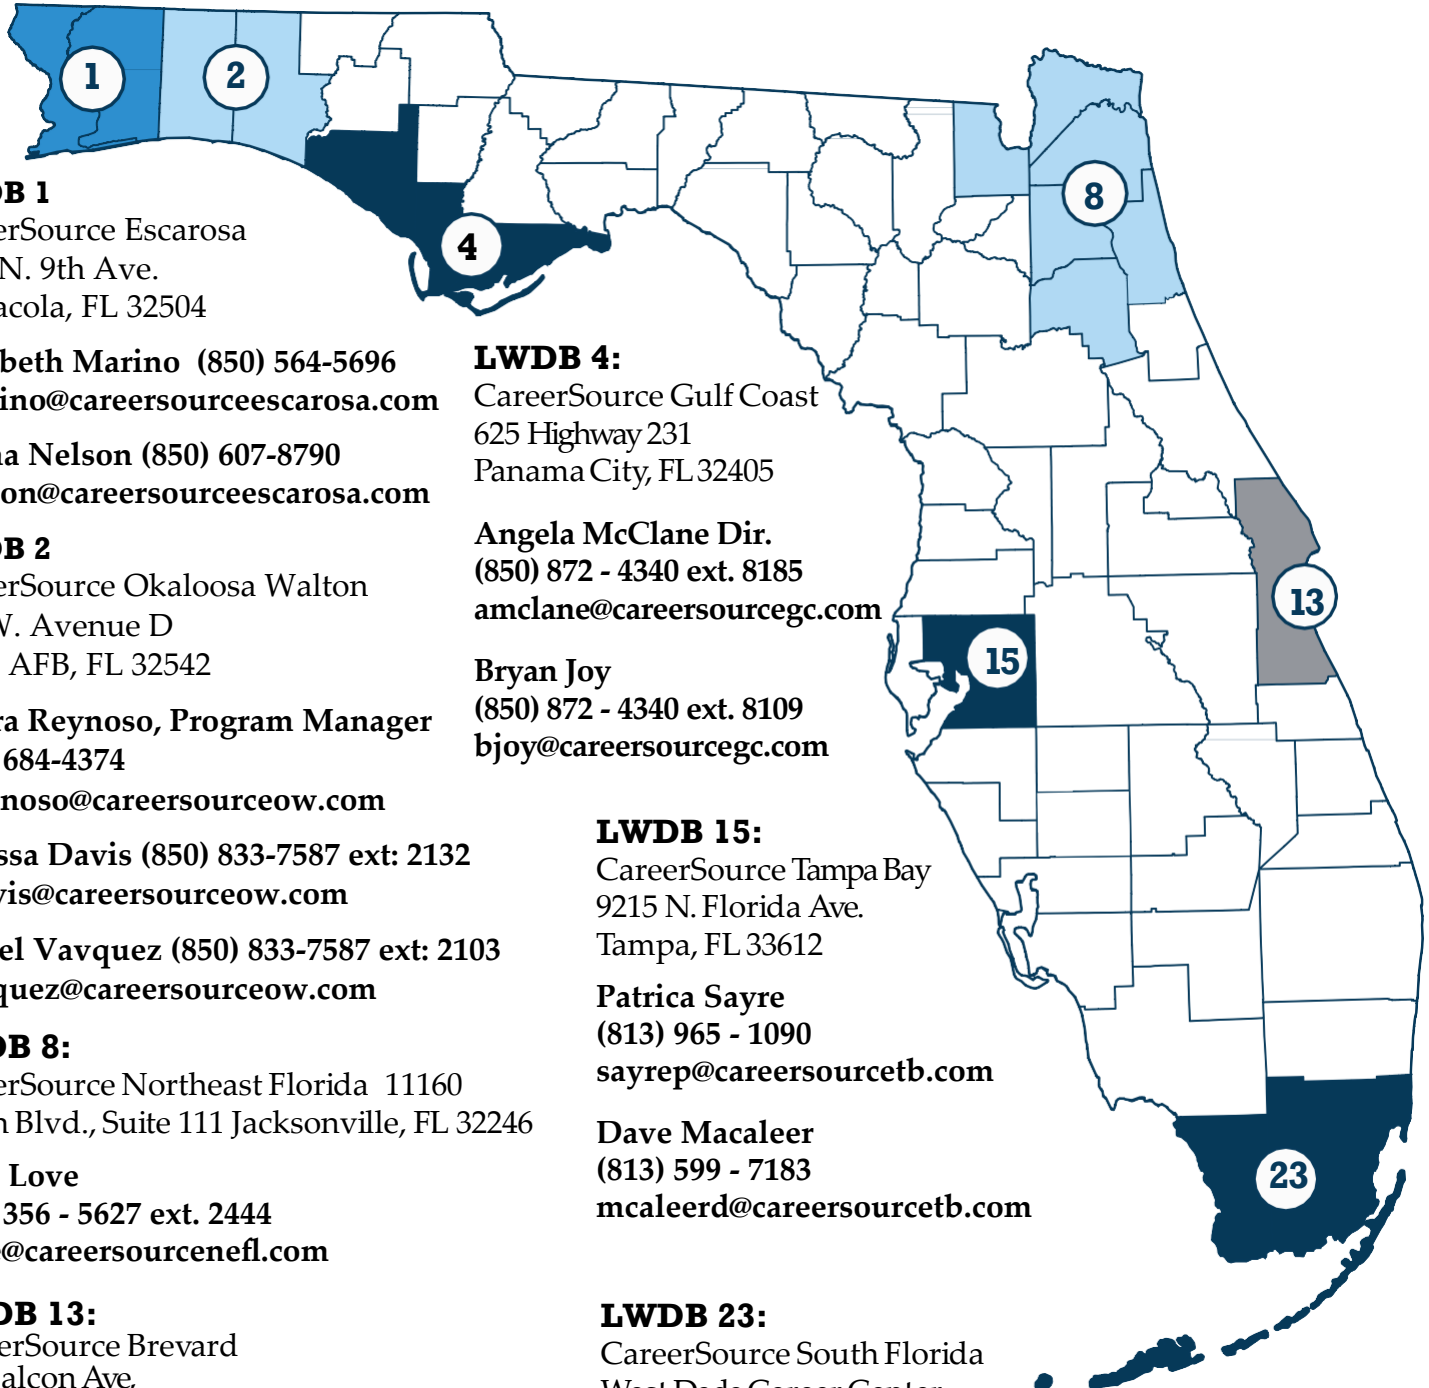

# Military Family Employment Areas and Contact List

Find a Military Family Employment Advocate near you.  
Contact your Local Workforce Development Board (LWDB).

## LWDB 1

CareerSource Escarosa  
6913 N. 9th Ave.  
Pensacola, FL 32504

Elizabeth Marino (850) 564-5696  
emarino@careersourceescarosa.com

Sirena Nelson (850) 607-8790  
snelson@careersourceescarosa.com