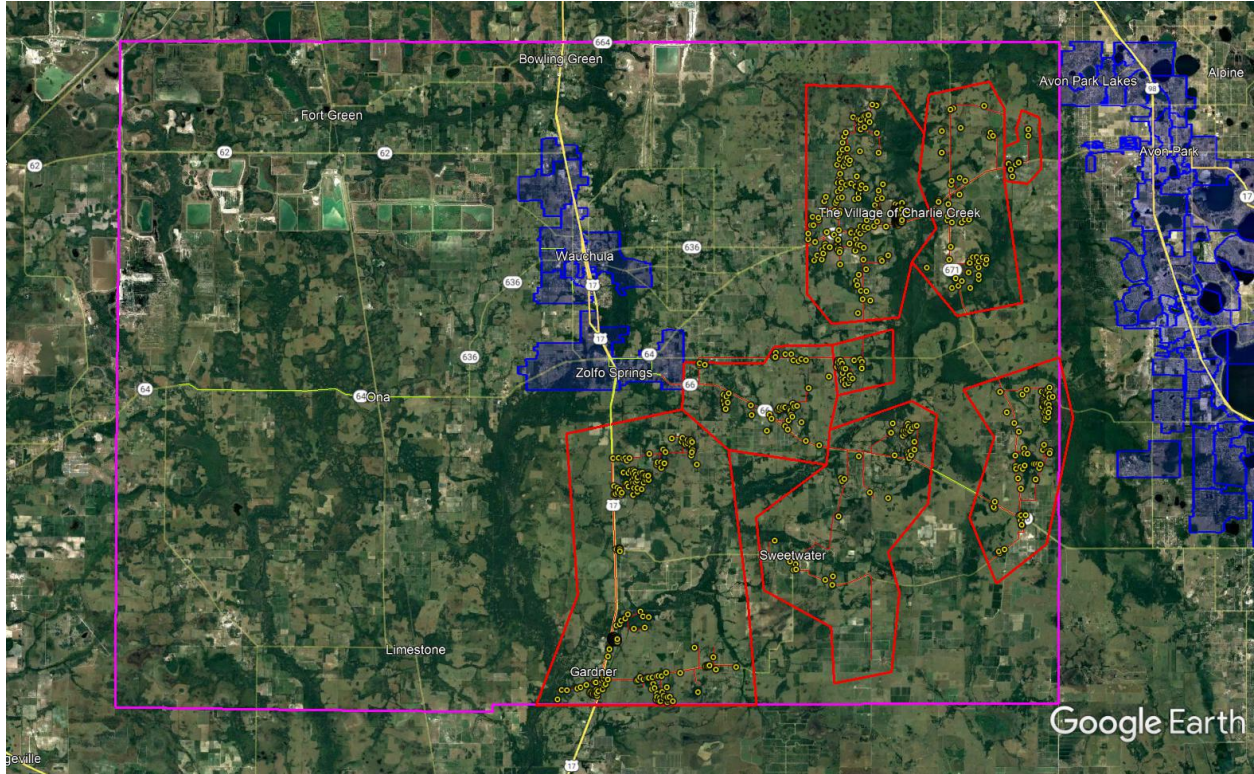

Attachment 4A - Comcast Hardee G2 Service Area Map

Legend:

-  County Border
-  Comcast Service Areas
-  Unserved and Underserved Areas
-  Comcast Network Connection Routes