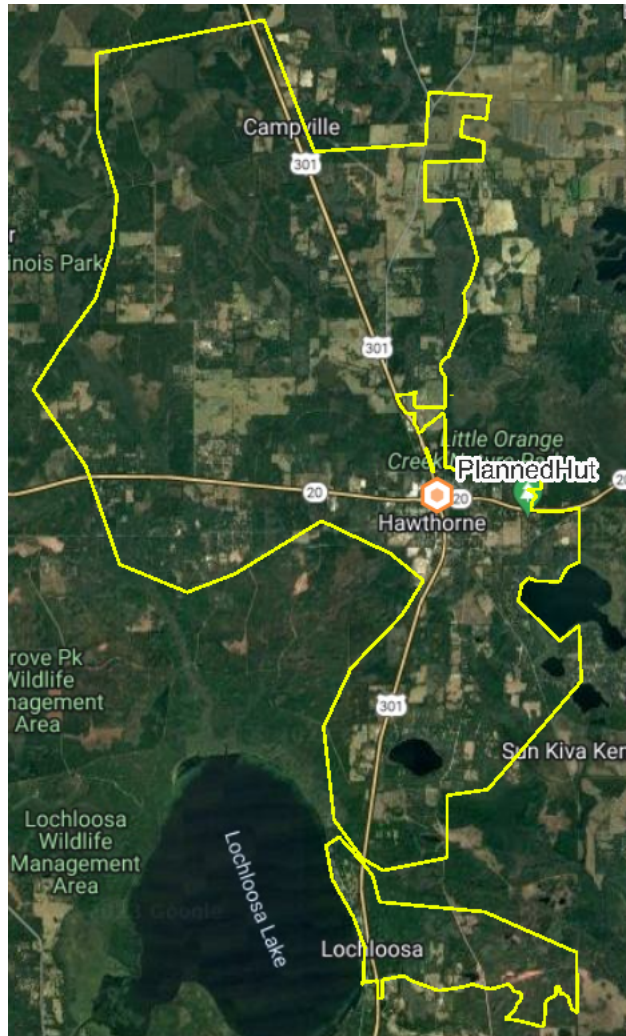

### Hawthorne Service Area Map

Yellow Outline: Service Area  
Honeycomb Symbol: Proposed Hut Location