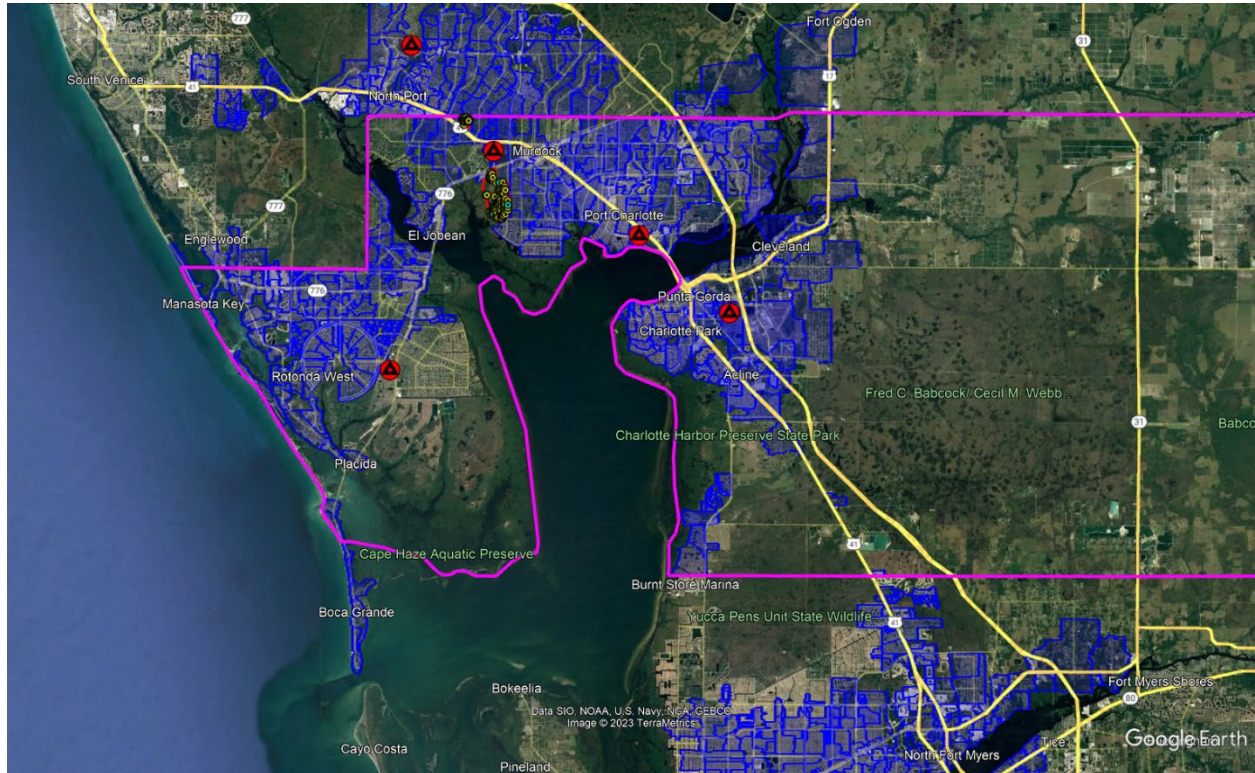

Attachment 3-B

Keys: KMZ Map

- County Border
- Comcast Service Areas (>1 Gbps); where applicable
- Unserved Areas (<25/3 Mbps)
- Network Connection Routes