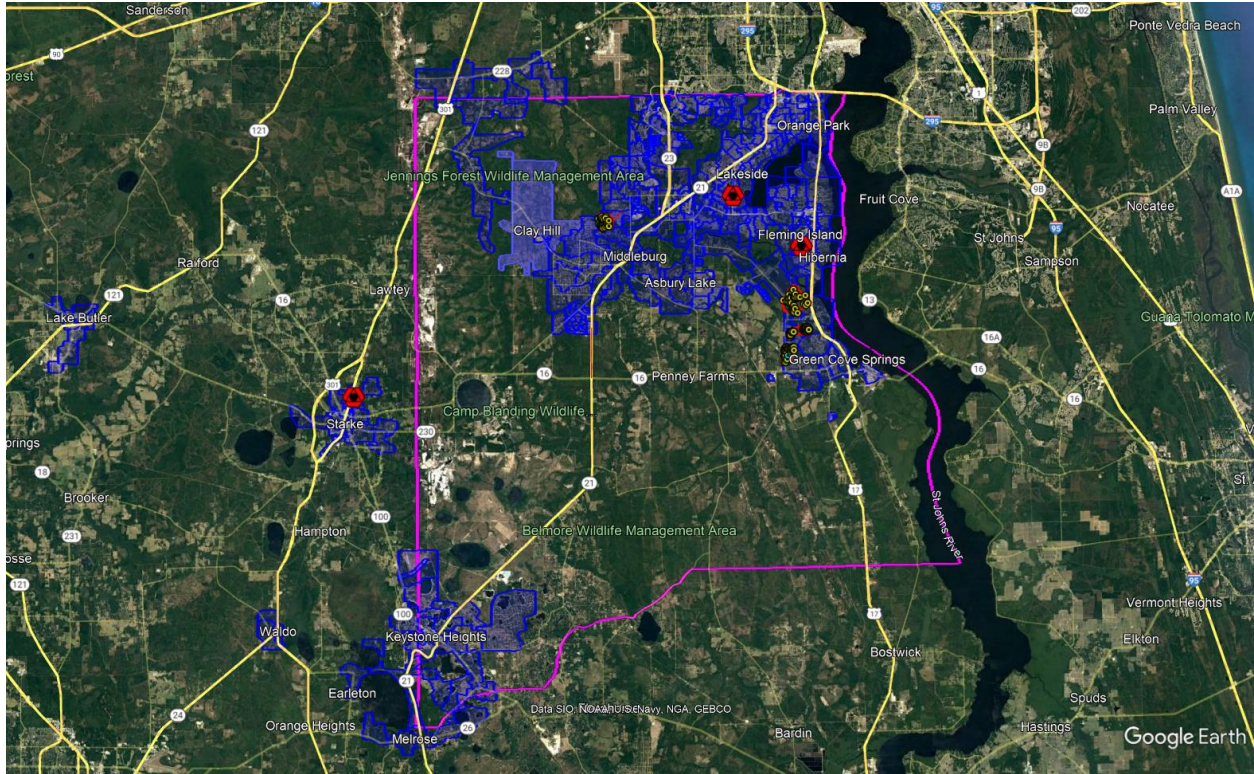

Attachment 3-B: Service Area Map

Broadband Opportunity Program

Clay County

Keys: KMZ Map

-  County Border
-  Comcast Service Areas (>1 Gbps); where applicable
-  Unserved Areas (<25/3 Mbps)
-  Network Connection Routes