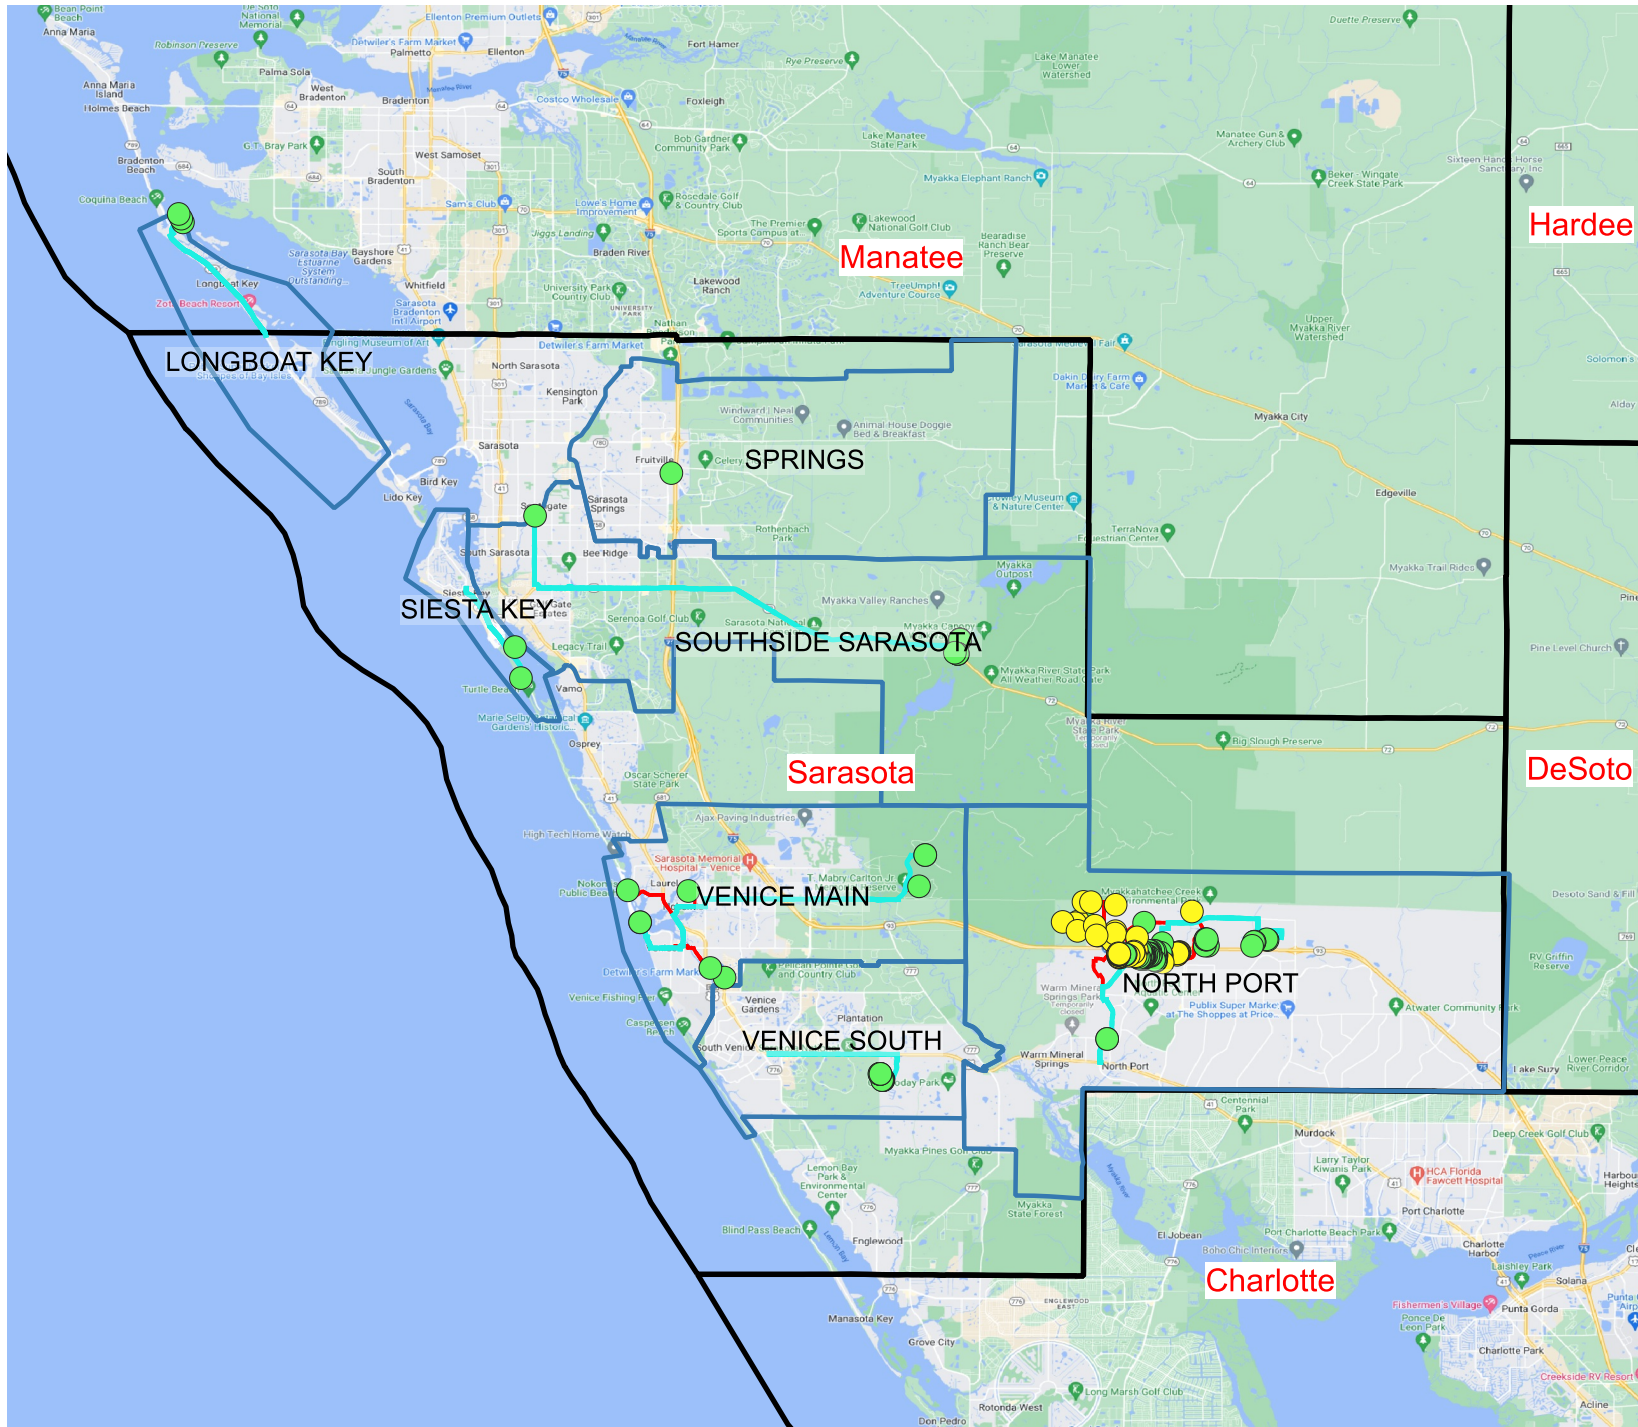

**Frontier
FTTP Build
Sarasota County**

- <math><10/1</math> - Extremely Unserved
- <math><25/3</math> - Unserved
- Feeder
- Distribution
- Wirecenter
- County