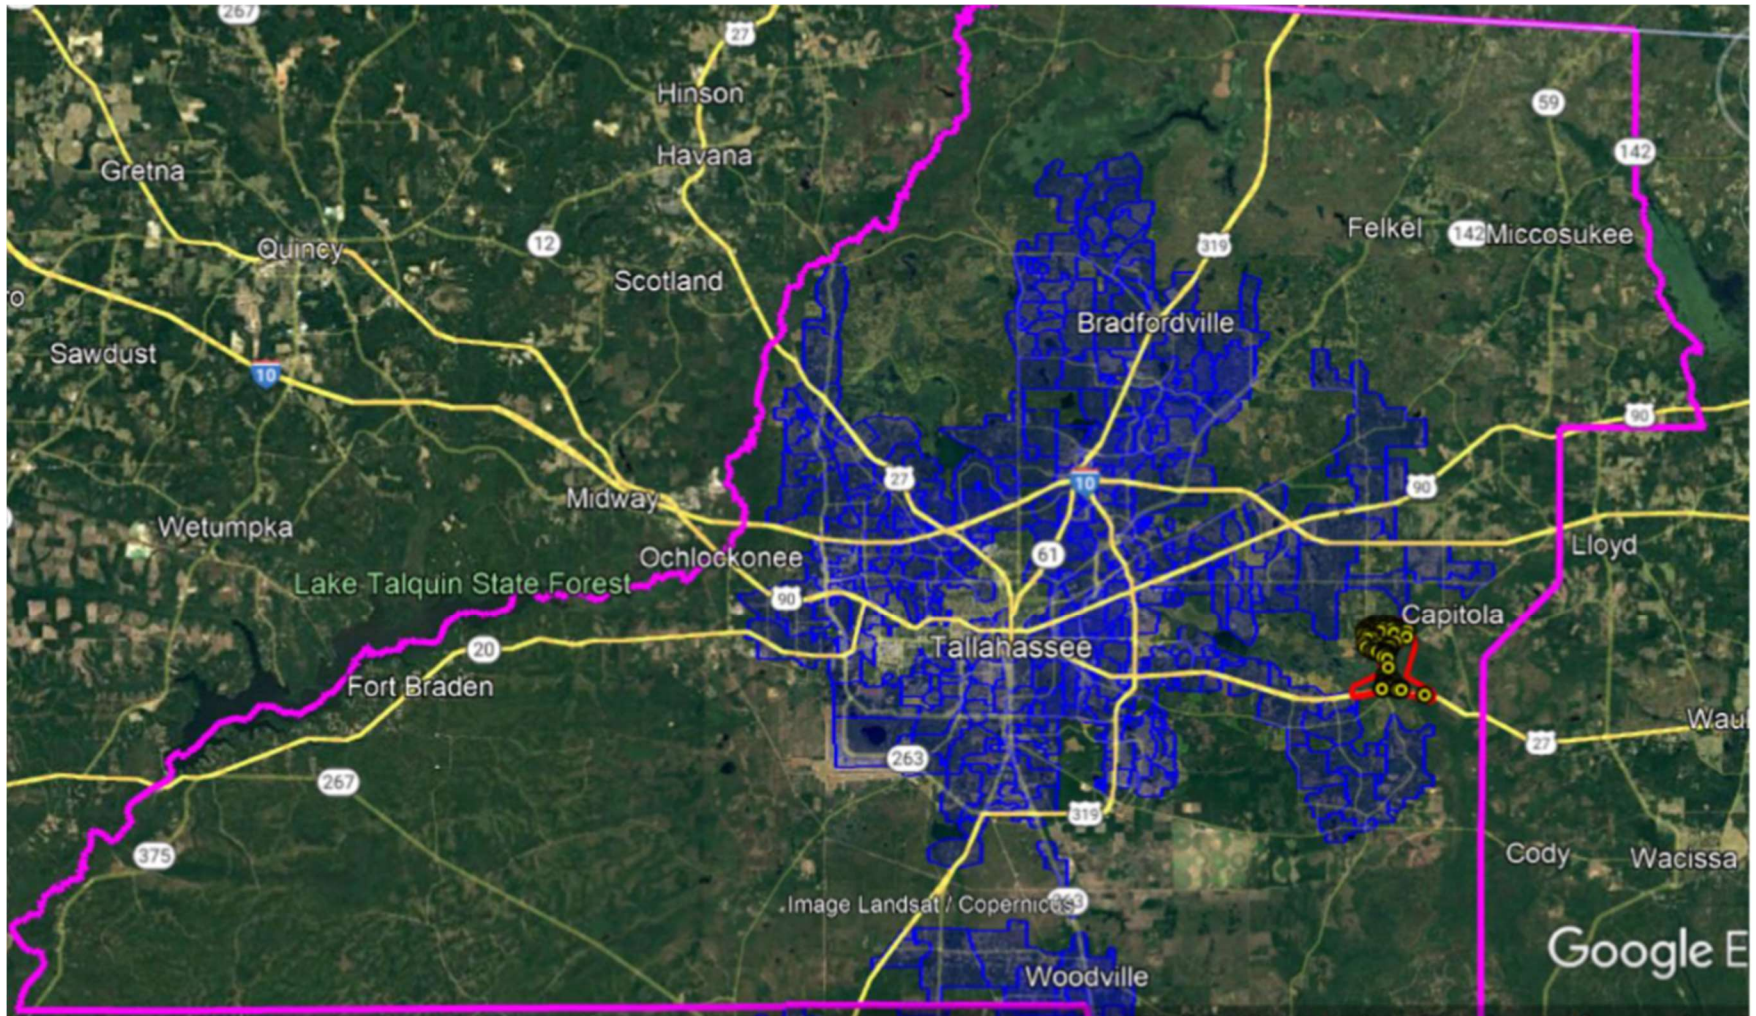

Attachment 3-C

Keys: KMZ Map

-  County Border
-  Comcast Service Areas (>1 Gbps); where applicable
-  Unserved Areas (<25/3 Mbps)
-  Network Connection Routes