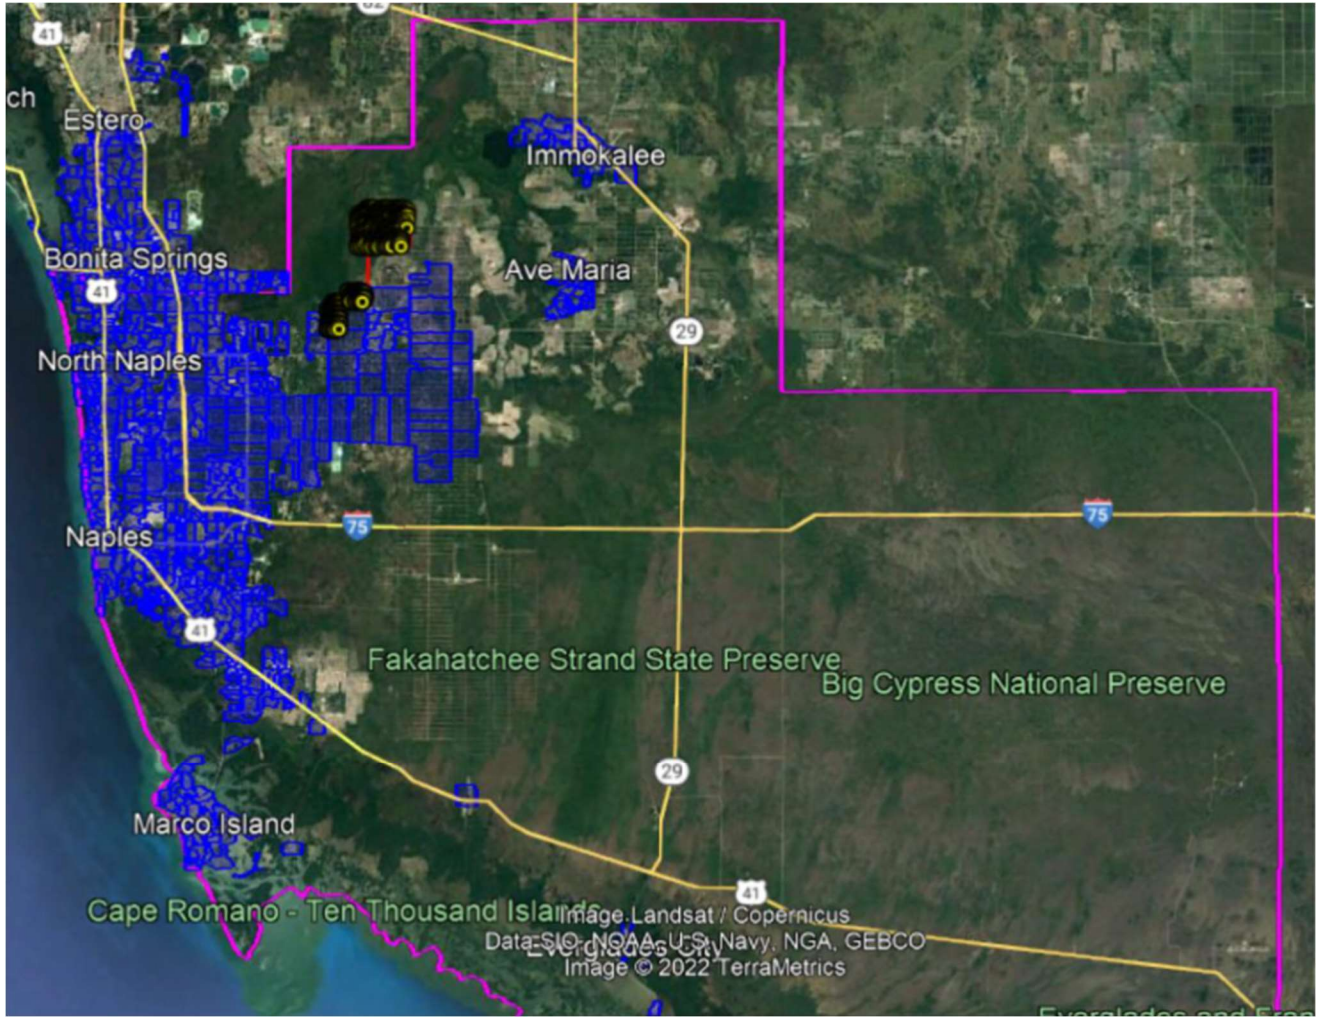

Attachment 3-C

Keys: KMZ Map

-  County Border
-  Comcast Service Areas (>1 Gbps); where applicable
-  Unserved Areas (<25/3 Mbps)
-  Network Connection Routes