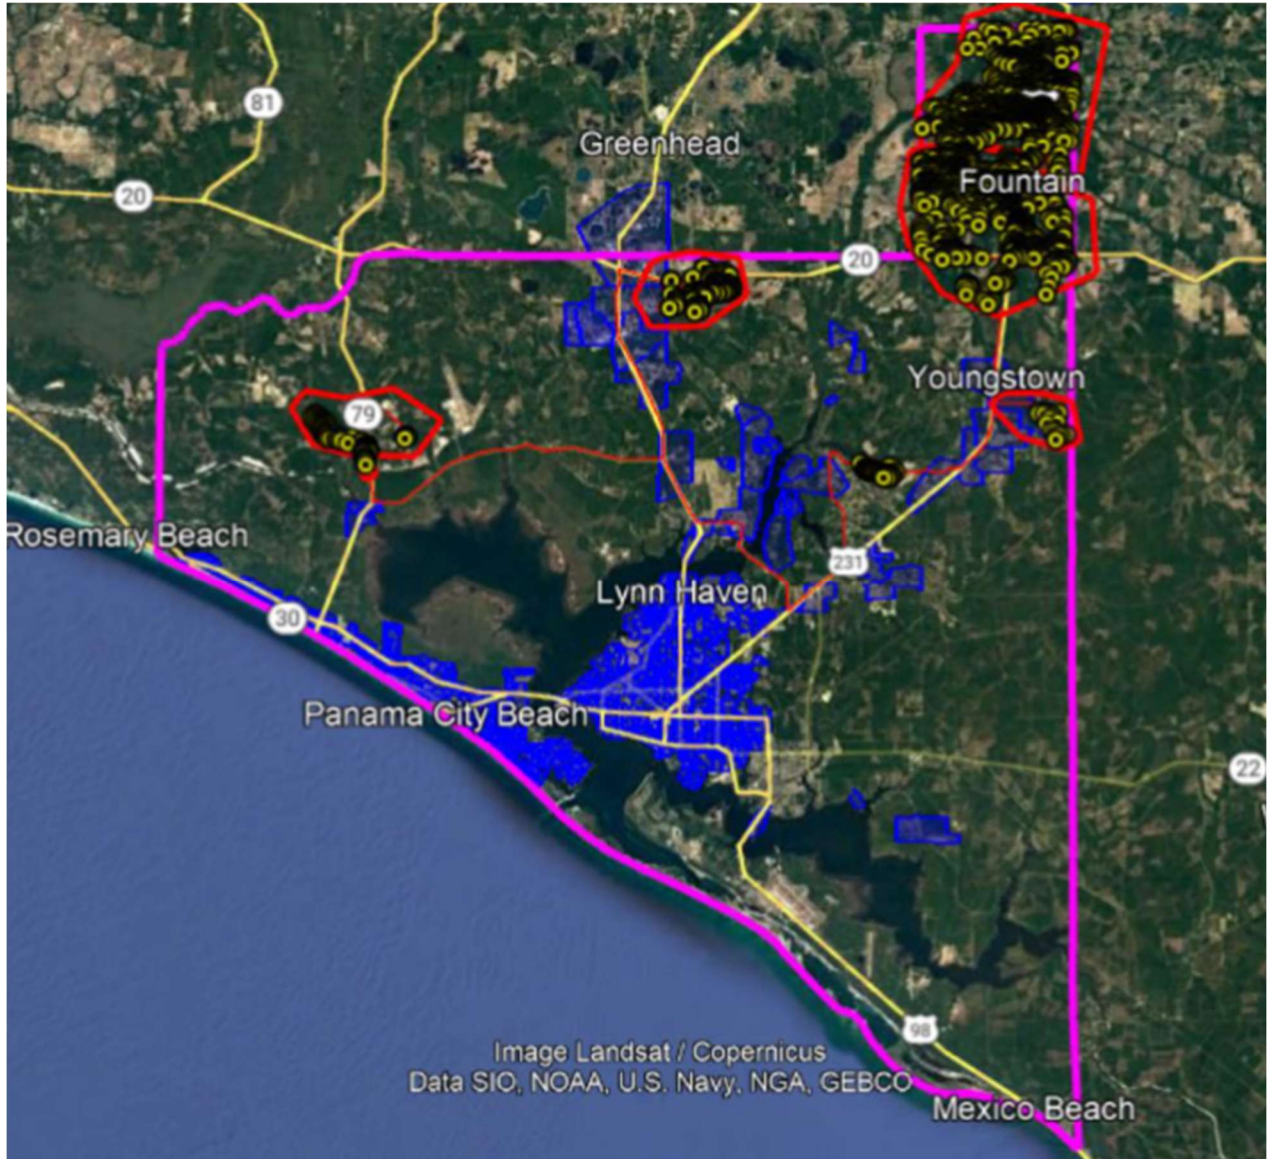

Attachment 3-C

Keys: KMZ Map

-  County Border
-  Comcast Service Areas (>1 Gbps); where applicable
-  Unserved Areas (<25/3 Mbps)
-  Network Connection Routes