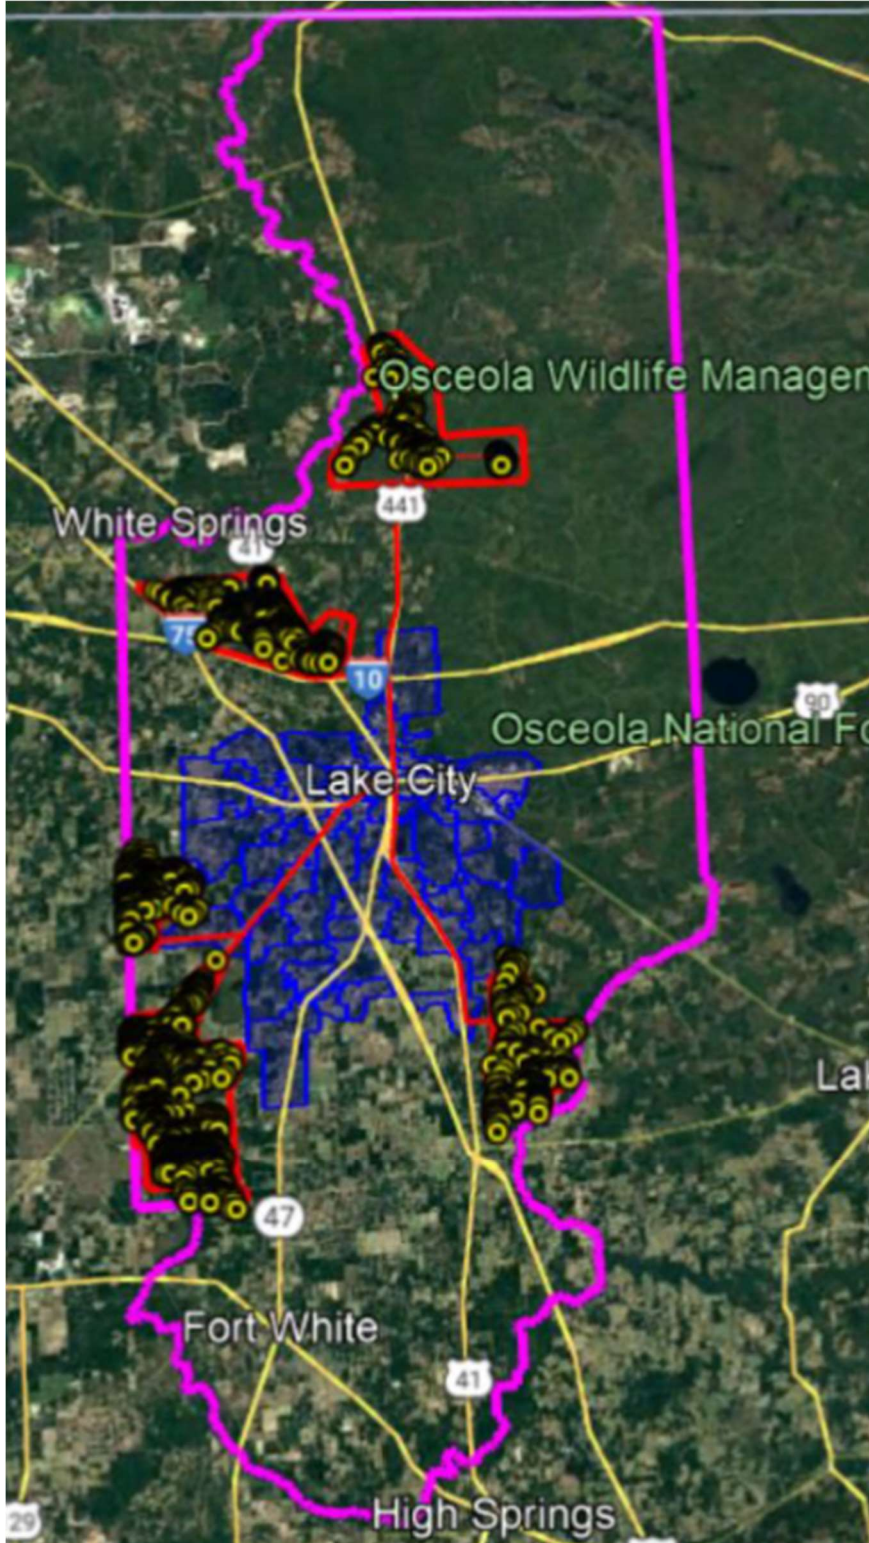

Attachment 3-C

Keys: KMZ Map

-  County Border
-  Comcast Service Areas (>1 Gbps); where applicable
-  Unserved Areas (<25/3 Mbps)
-  Network Connection Routes