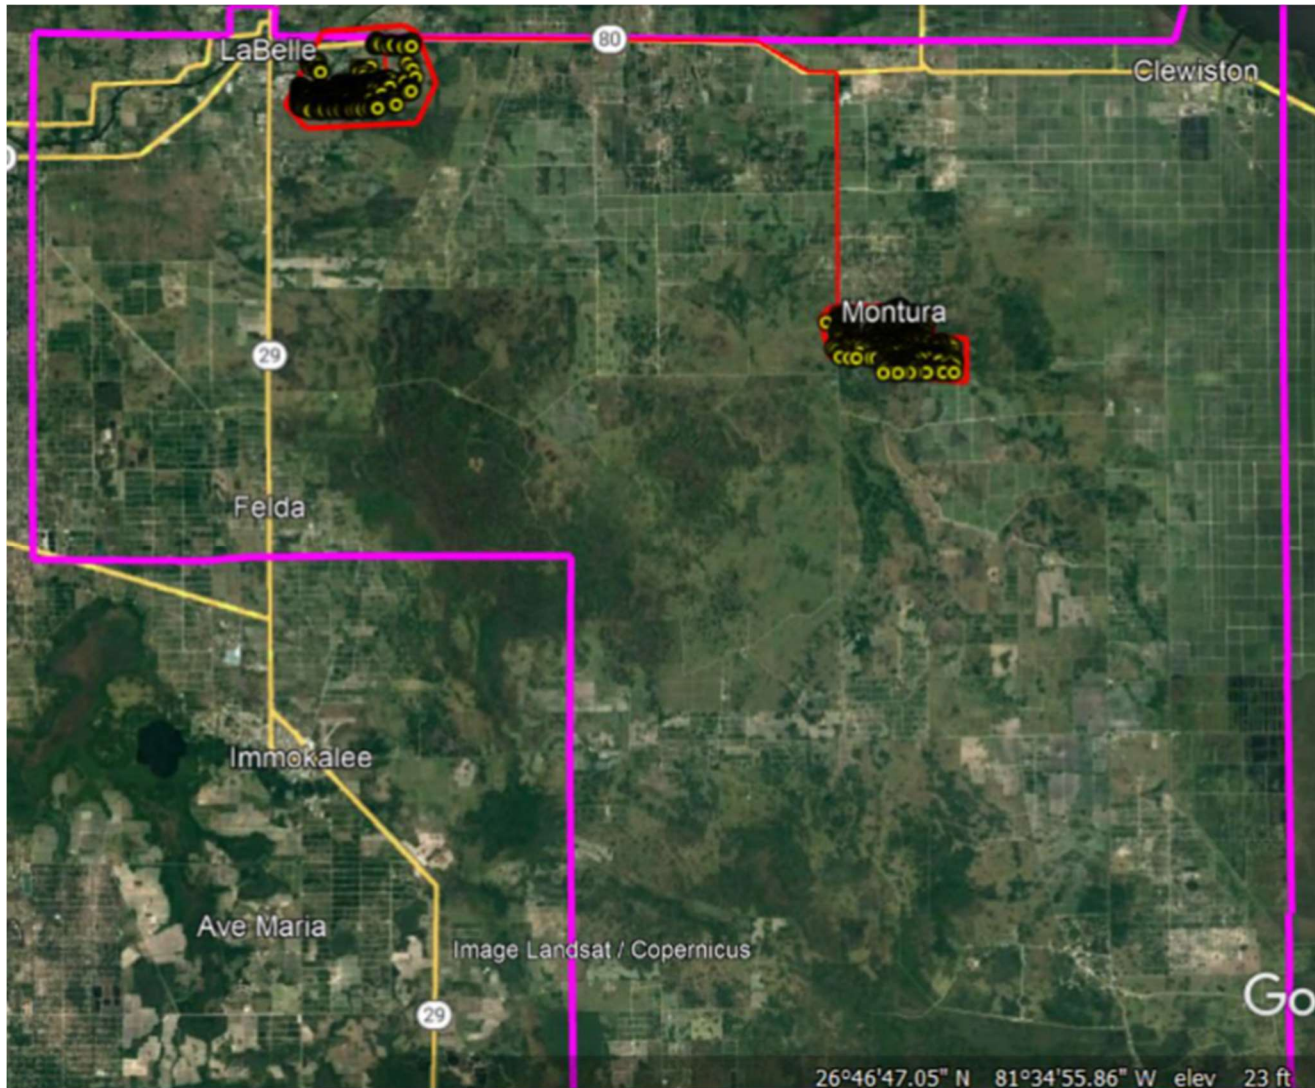

Attachment 3-C

Keys: KMZ Map

-  County Border
-  Comcast Service Areas (>1 Gbps); where applicable
-  Unserved Areas (<25/3 Mbps)
-  Network Connection Routes