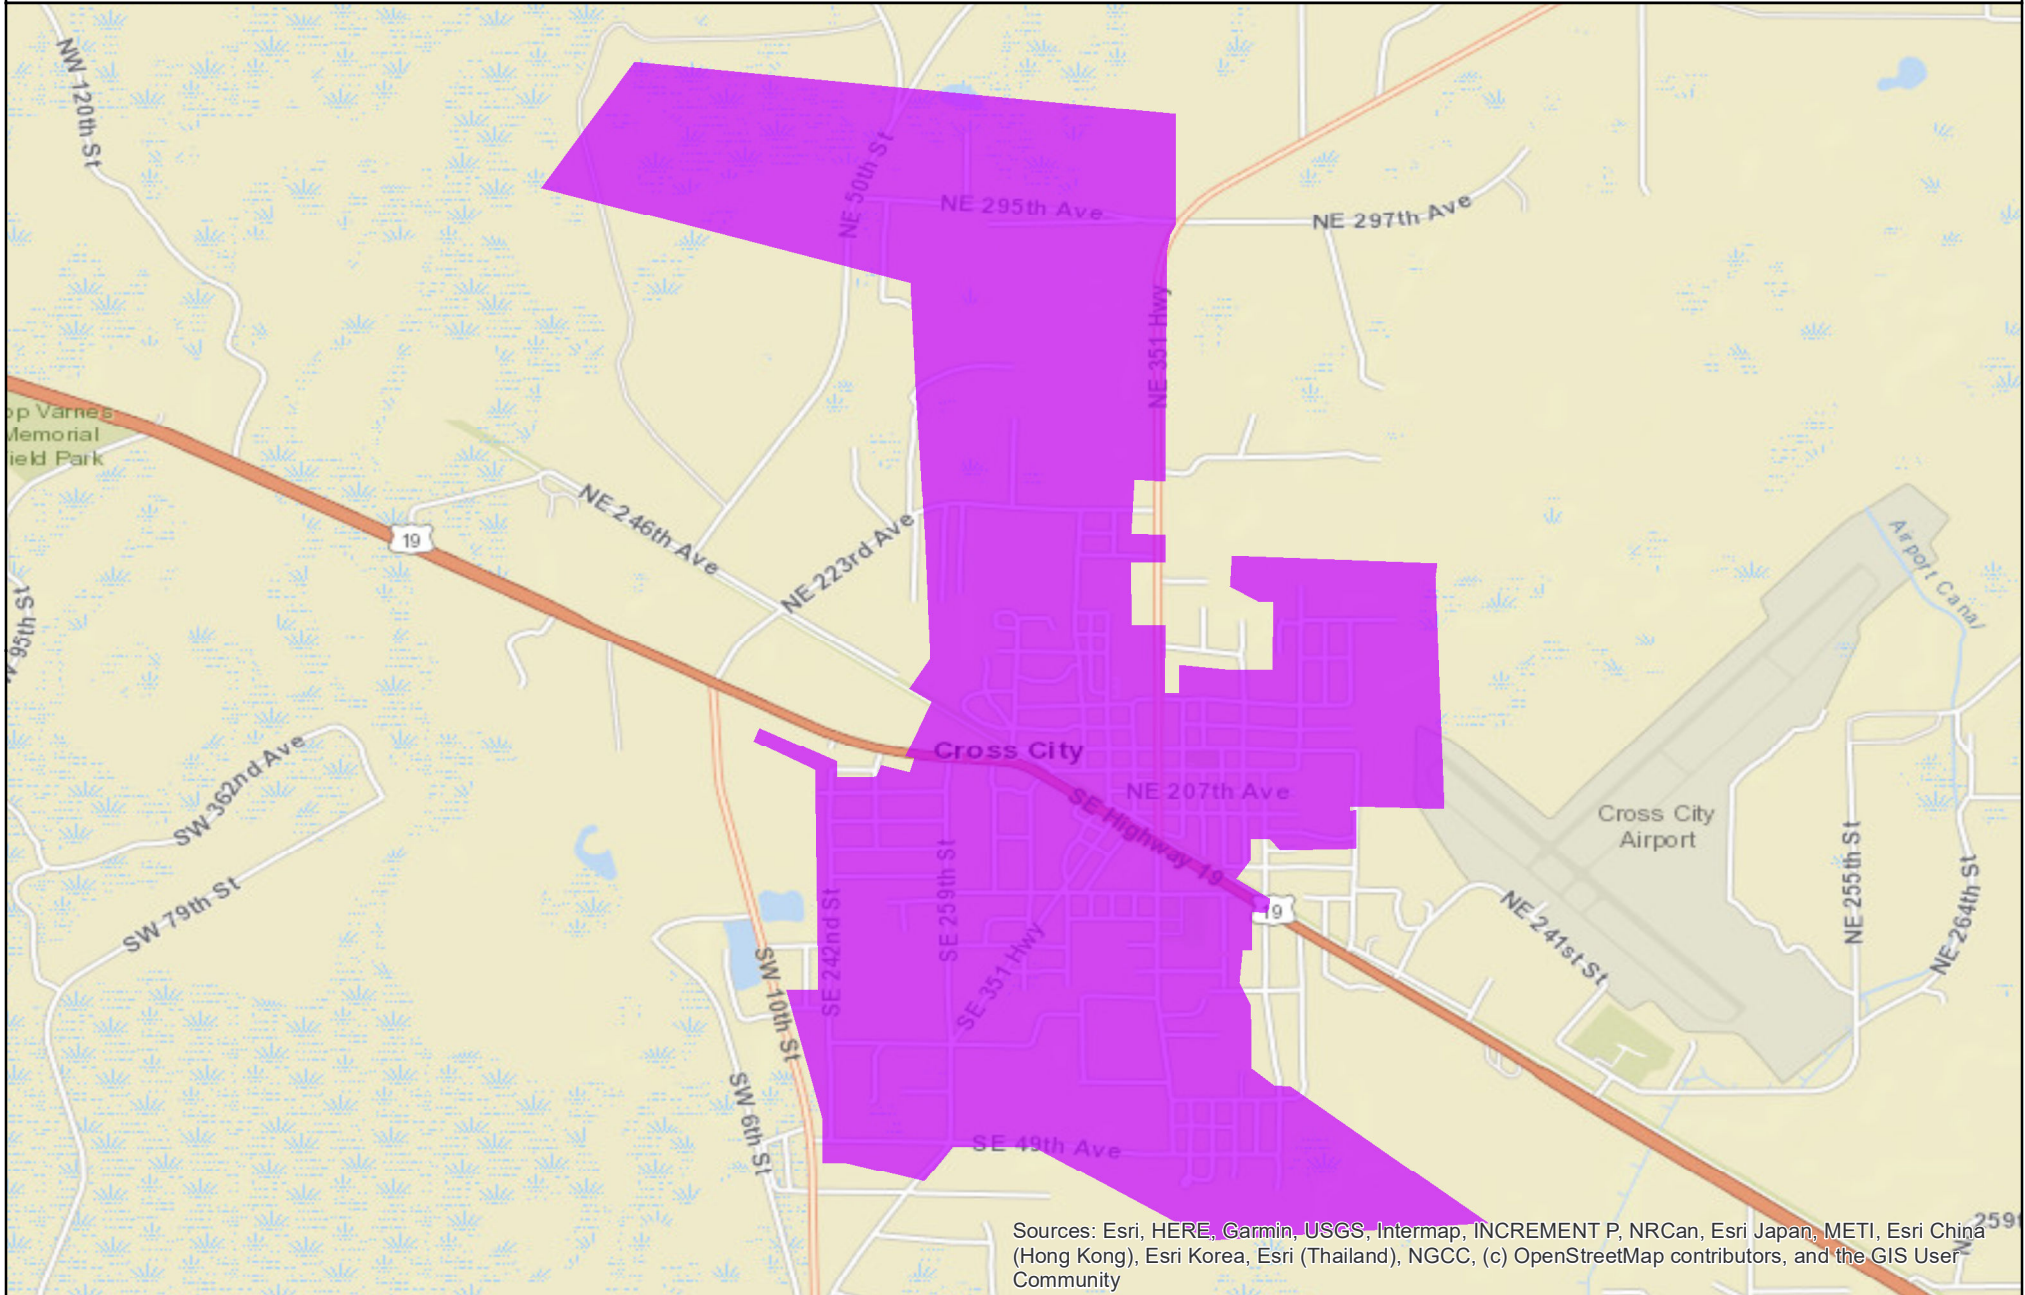

Legend
■ Proposed Service Area

Dixie County

AT&T Proprietary (Internal Use Only)
Not for use or disclosure outside the AT&T companies
except under written agreement. Telco proprietary data
is not to be disclosed to siloed employees.

Created By: am609n

Date: 2022/11/21

Sources: Esri, HERE, Garmin, USGS, Intermap, INCREMENT P, NRCan, Esri Japan, METI, Esri China (Hong Kong), Esri Korea, Esri (Thailand), NGCC, (c) OpenStreetMap contributors, and the GIS User Community