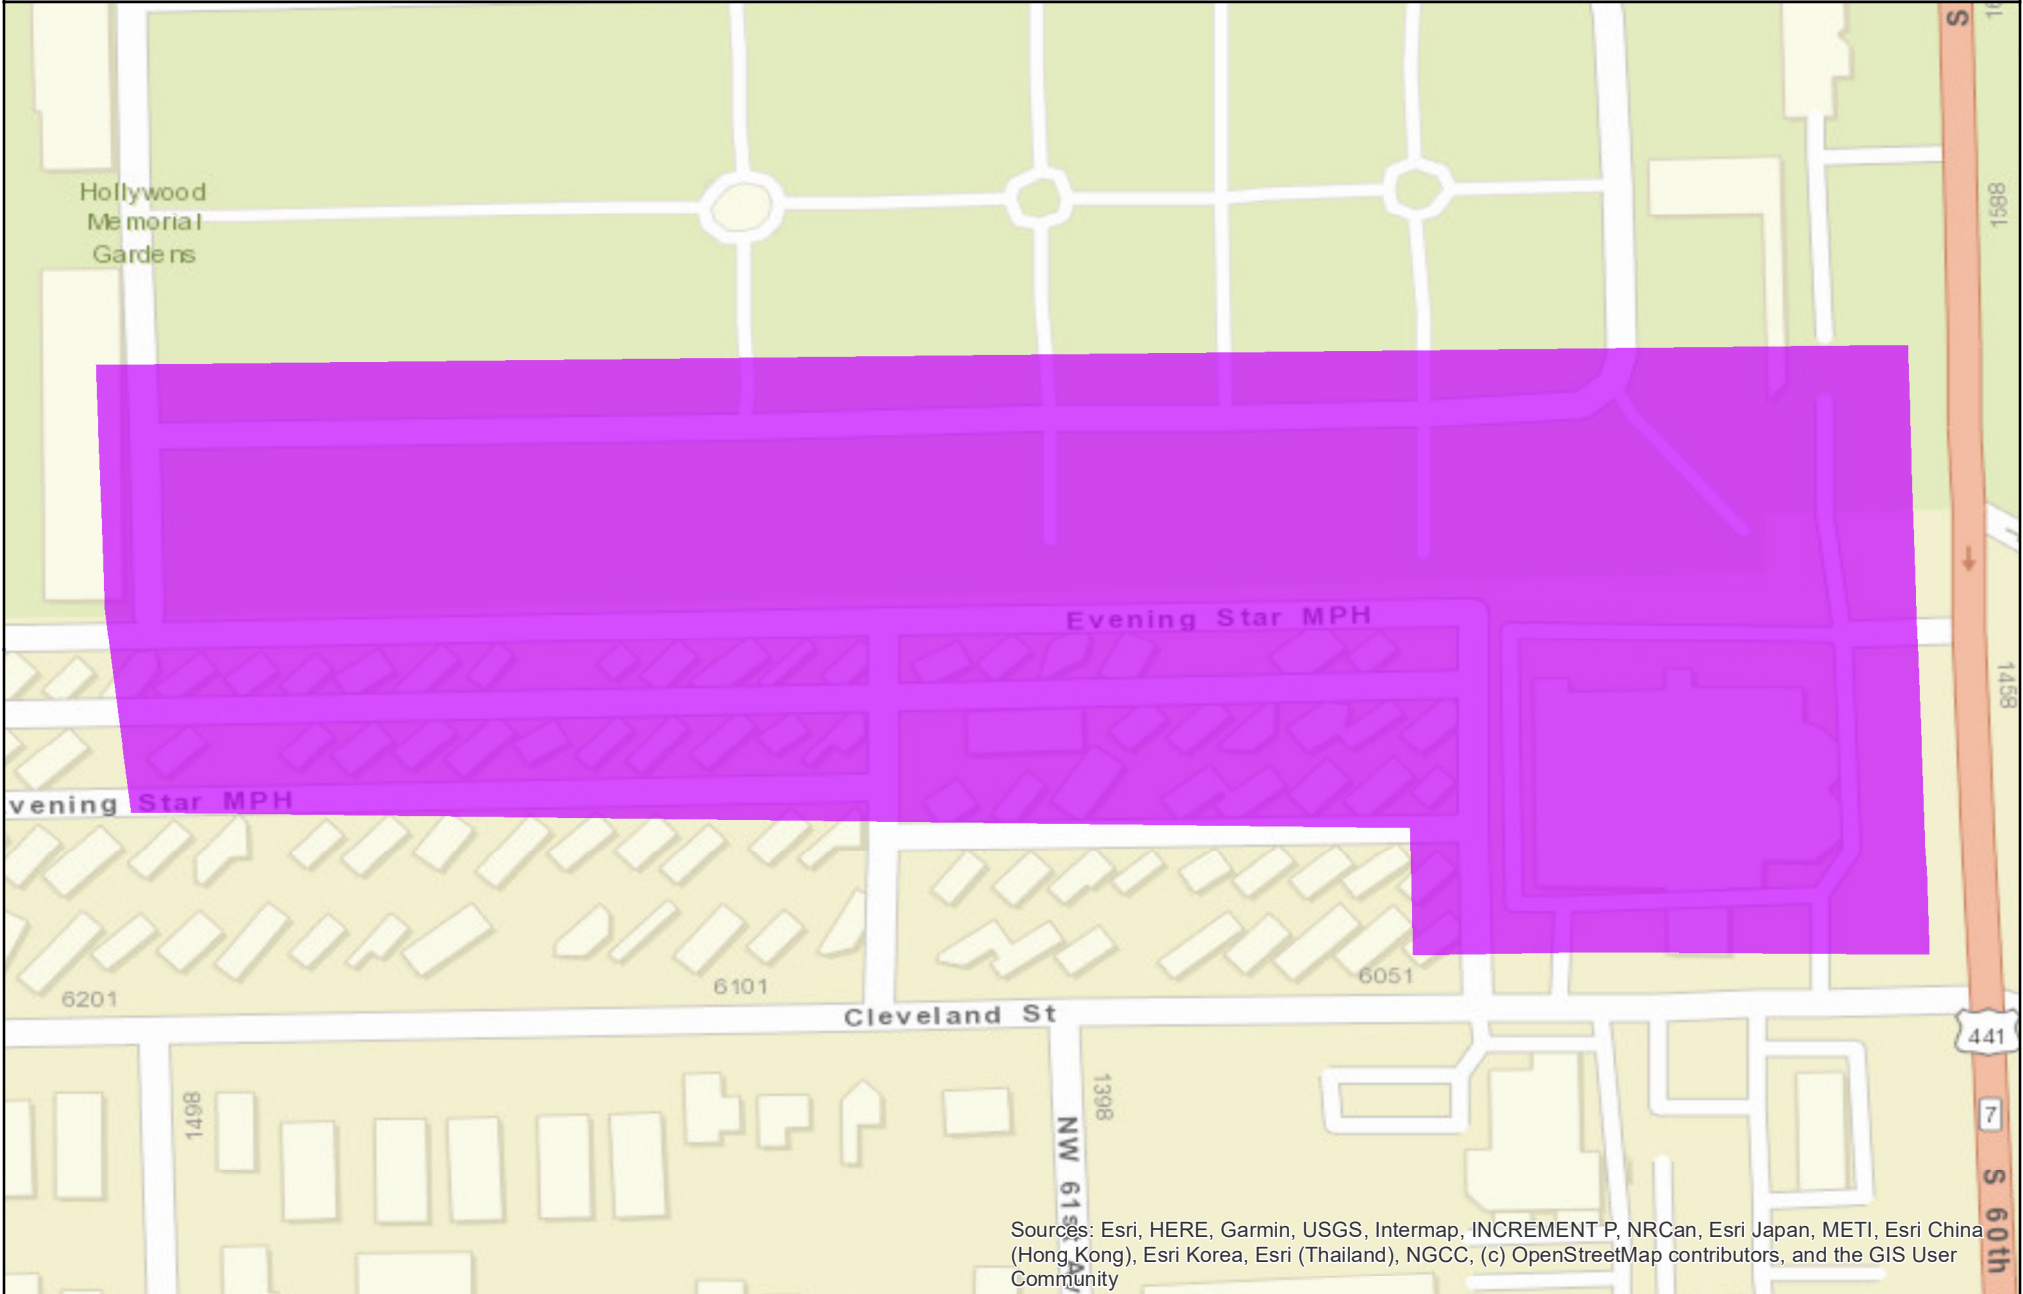

Legend
■ Proposed Service Area

Broward County

AT&T Proprietary (Internal Use Only)
Not for use or disclosure outside the AT&T companies
except under written agreement. Telco proprietary data
is not to be disclosed to siloed employees.

Created By: am609n

Date: 2022/11/21

Sources: Esri, HERE, Garmin, USGS, Intermap, INCREMENT P, NRCan, Esri Japan, METI, Esri China (Hong Kong), Esri Korea, Esri (Thailand), NGCC, (c) OpenStreetMap contributors, and the GIS User Community