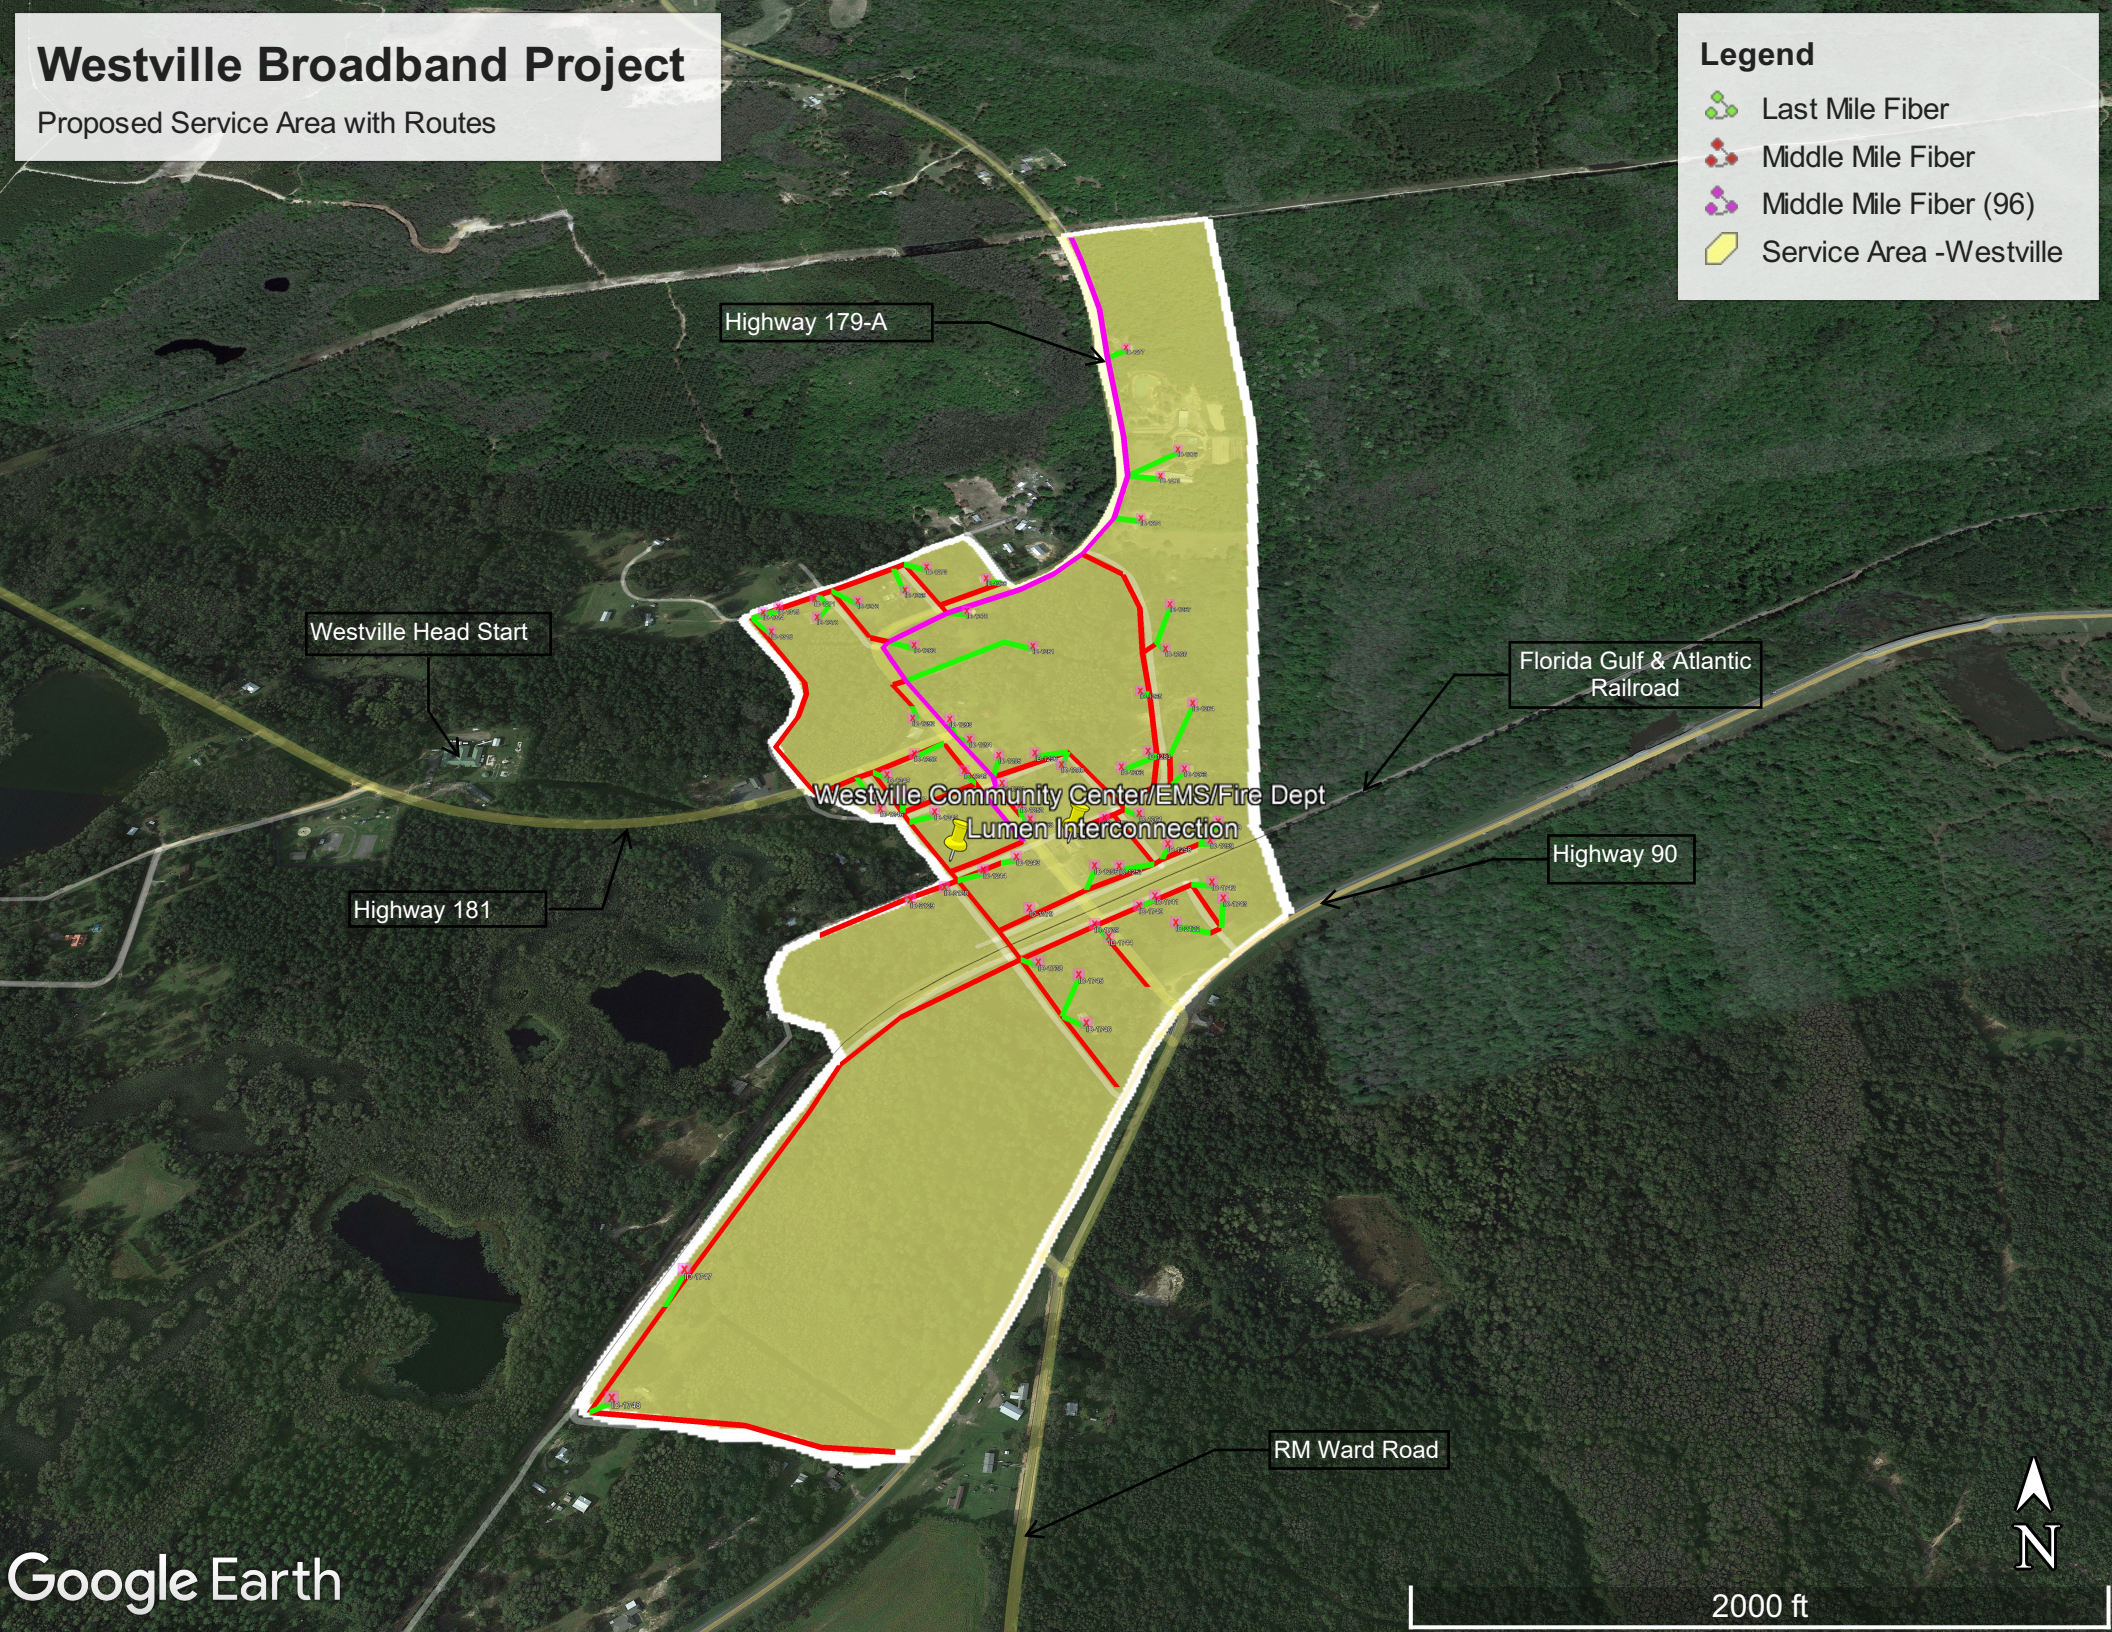

Westville Broadband Project

Proposed Service Area with Routes

Legend

-  Last Mile Fiber
-  Middle Mile Fiber
-  Middle Mile Fiber (96)
-  Service Area -Westville

Highway 179-A

Westville Head Start

Florida Gulf & Atlantic Railroad

Westville Community Center/EMS/Fire Dept

Lumen Interconnection

Highway 90

Highway 181

RM Ward Road