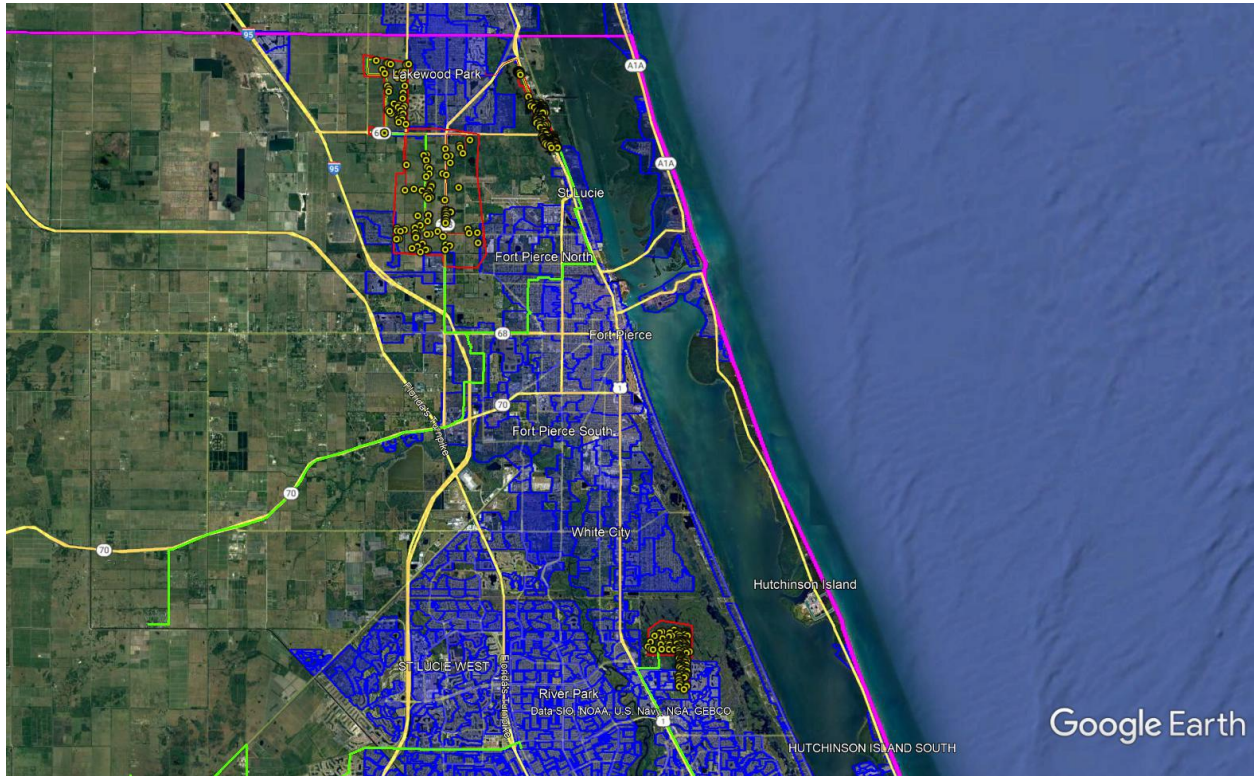

Attachment 4A – Comcast St. Lucie G1 Service Area Map

Legend:

-  County Border
-  Comcast Service Areas
-  Unserved and Underserved Areas
-  Comcast Network Connection Routes