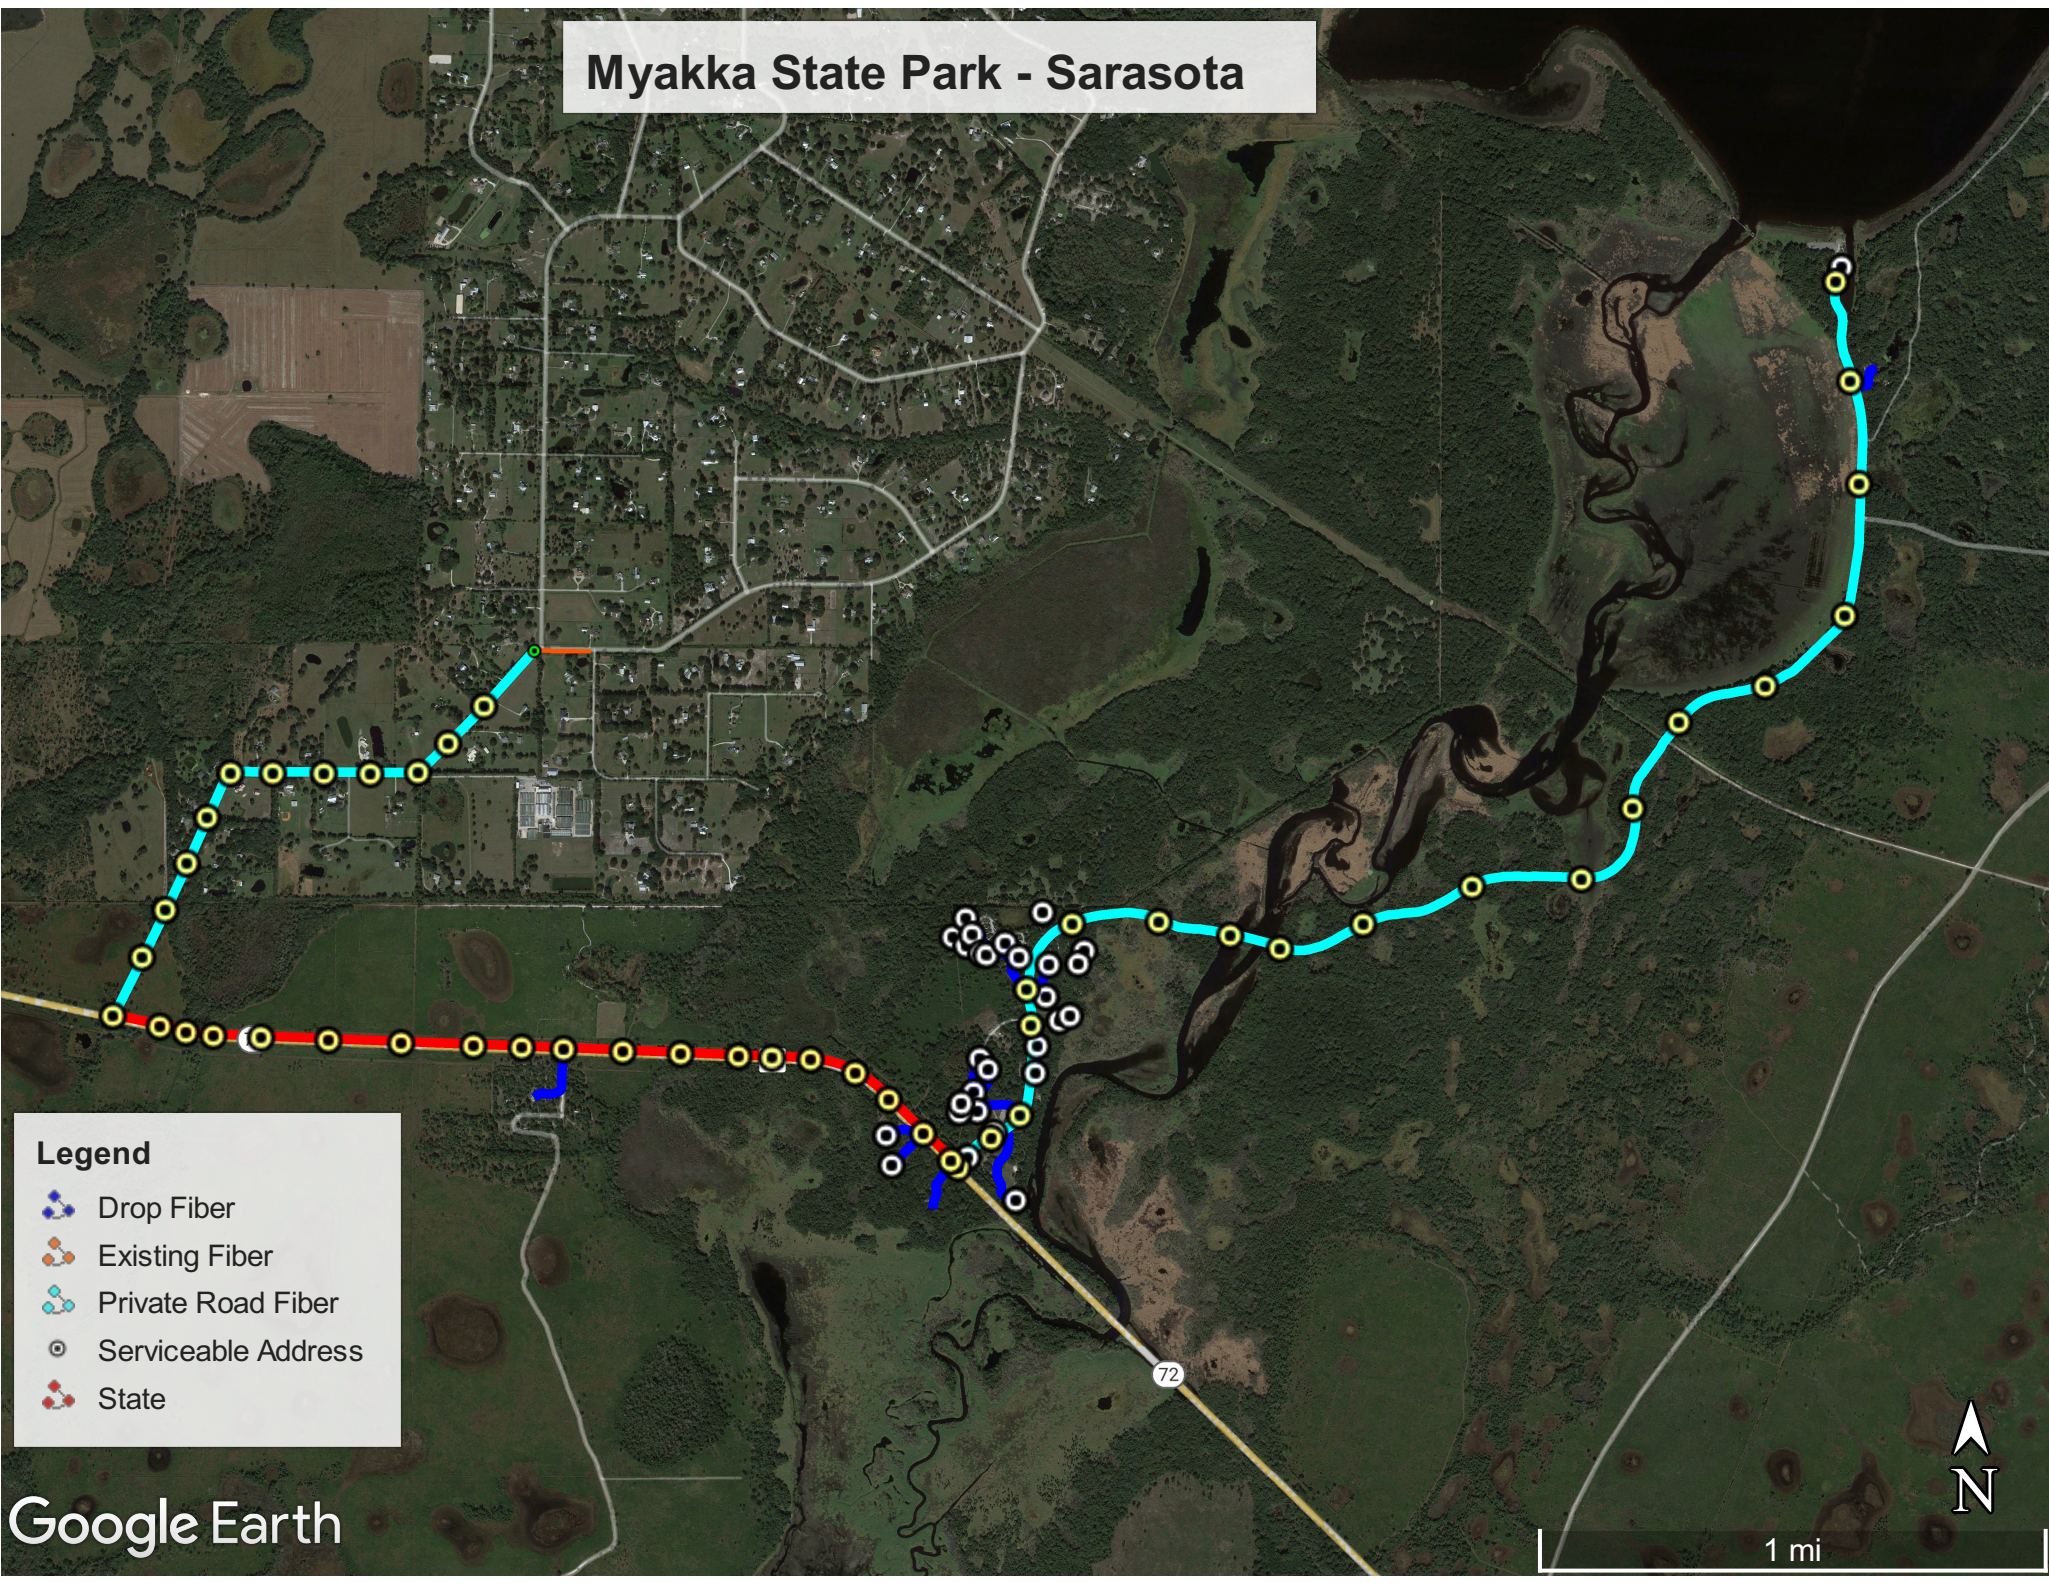

# Myakka State Park - Sarasota

**Legend**

- Drop Fiber
- Existing Fiber
- Private Road Fiber
- Serviceable Address
- State

Google Earth

1 mi