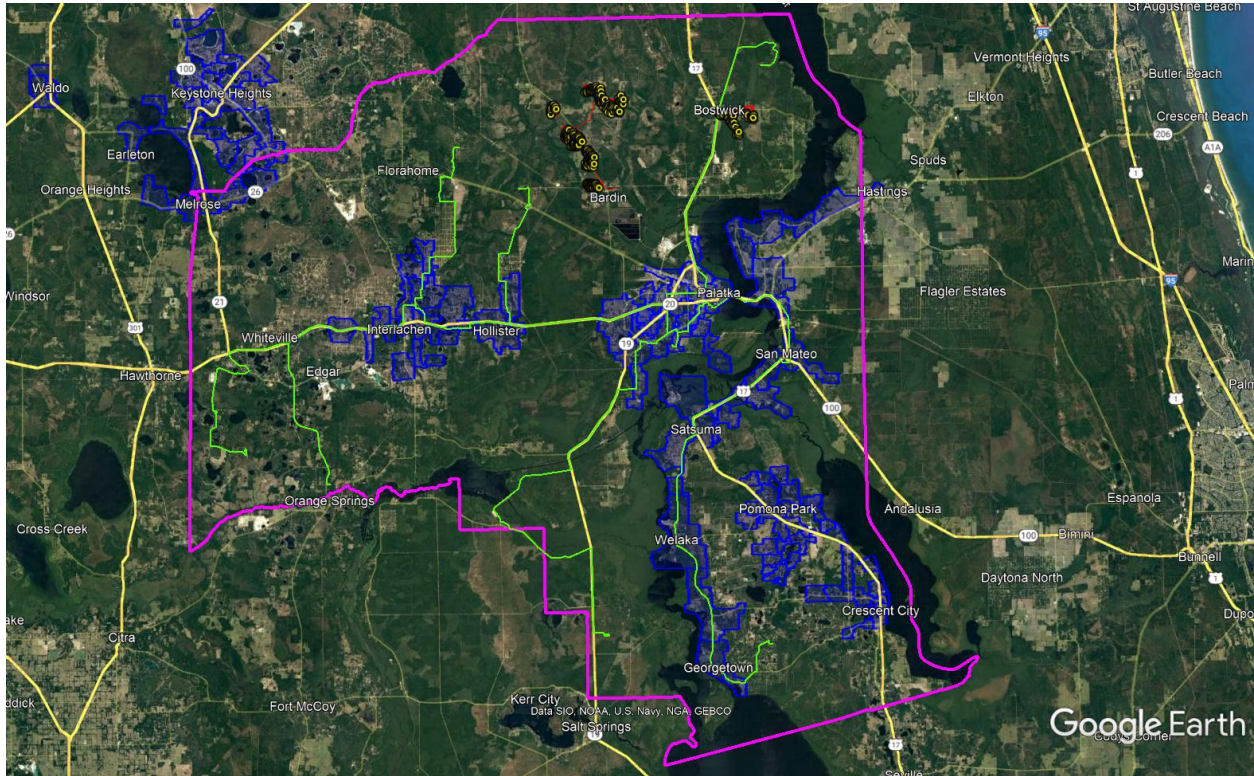

# Attachment 4A - Comcast Putnam G3 Service Area Map

## Legend:

-  County Border
-  Comcast Service Areas
-  Unserved and Underserved Areas
-  Comcast Network Connection Routes