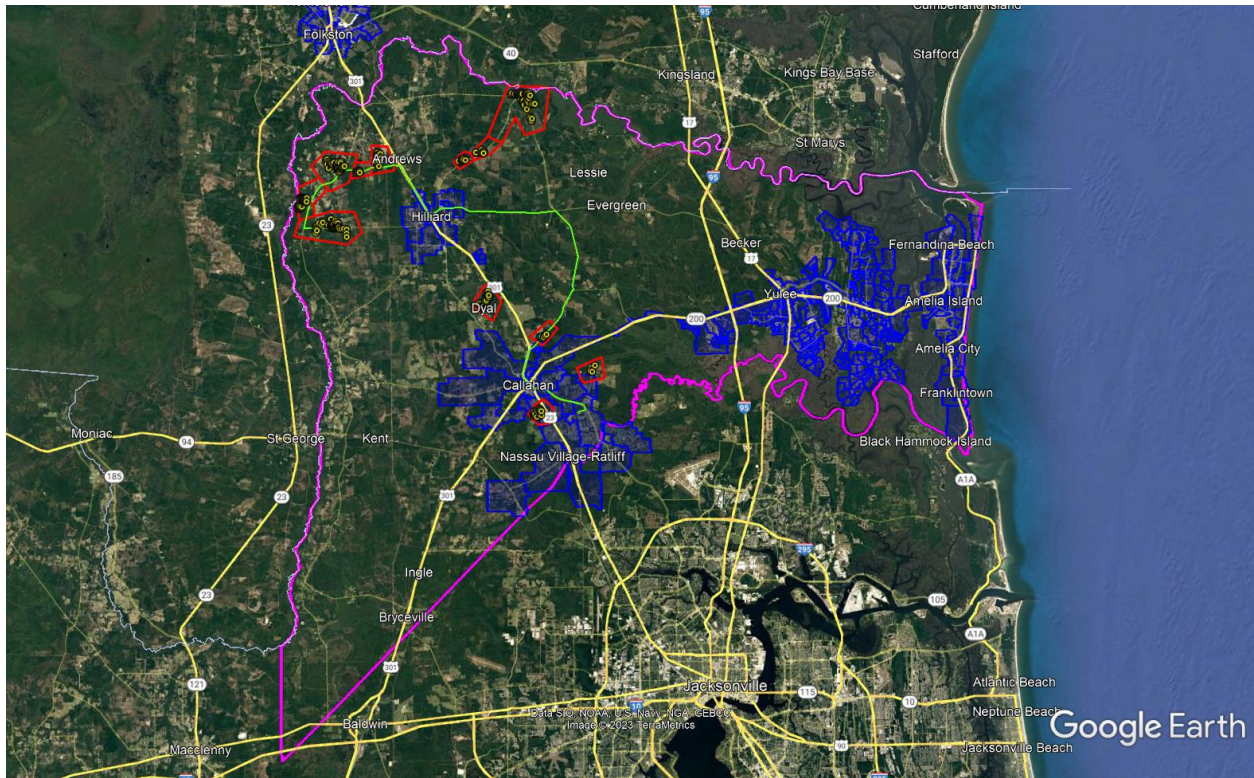

# Attachment 4A - Comcast Nassau G3 Service Area Map

## Legend:

-  County Border
-  Comcast Service Areas
-  Unserved and Underserved Areas
-  Comcast Network Connection Routes