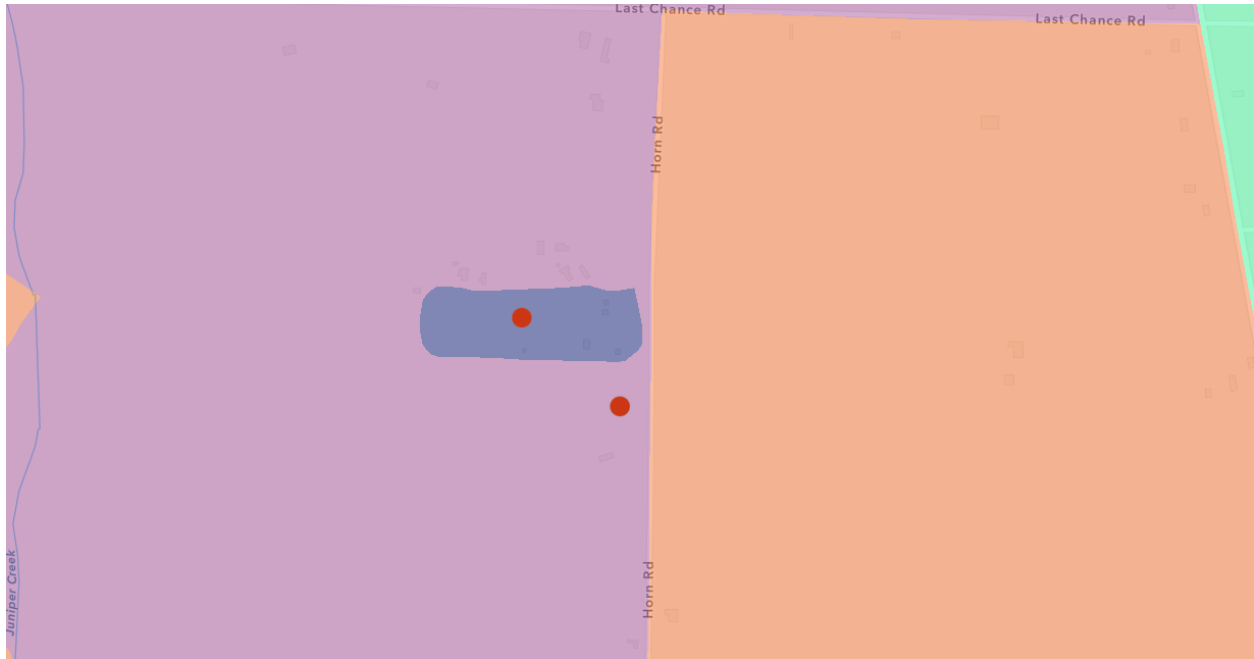

Santa Rosa County

Community 1: Dickerson City

Community 2: Bayshore Parkway (south)

Community 3: Leopard Road

Community 4: Sunburst RV Resort

Community 5: Cobbtown