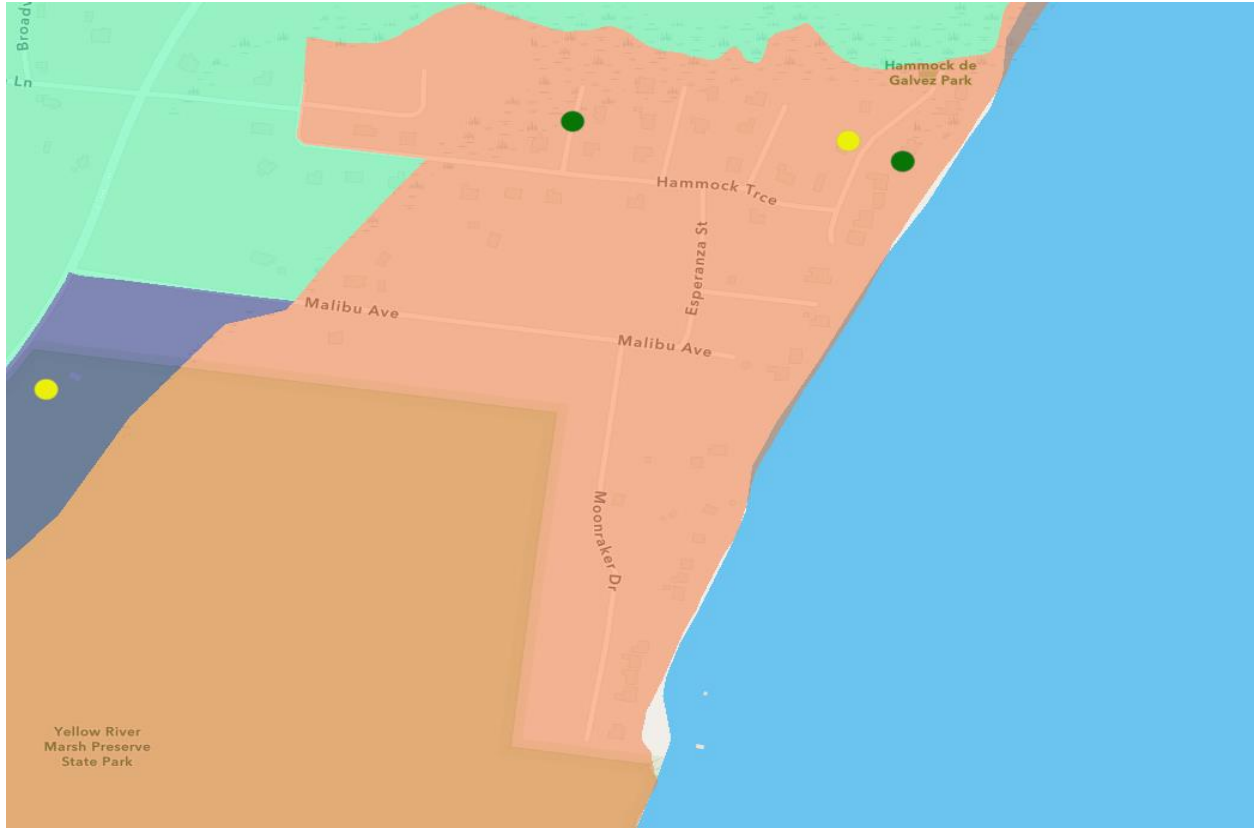

Santa Rosa County

Community 1: Dickerson City

Community 2: Bayshore Parkway (south)

Community 3: Leopard Road

Community 4: Sunburst RV Resort

Community 5: Cobbtown