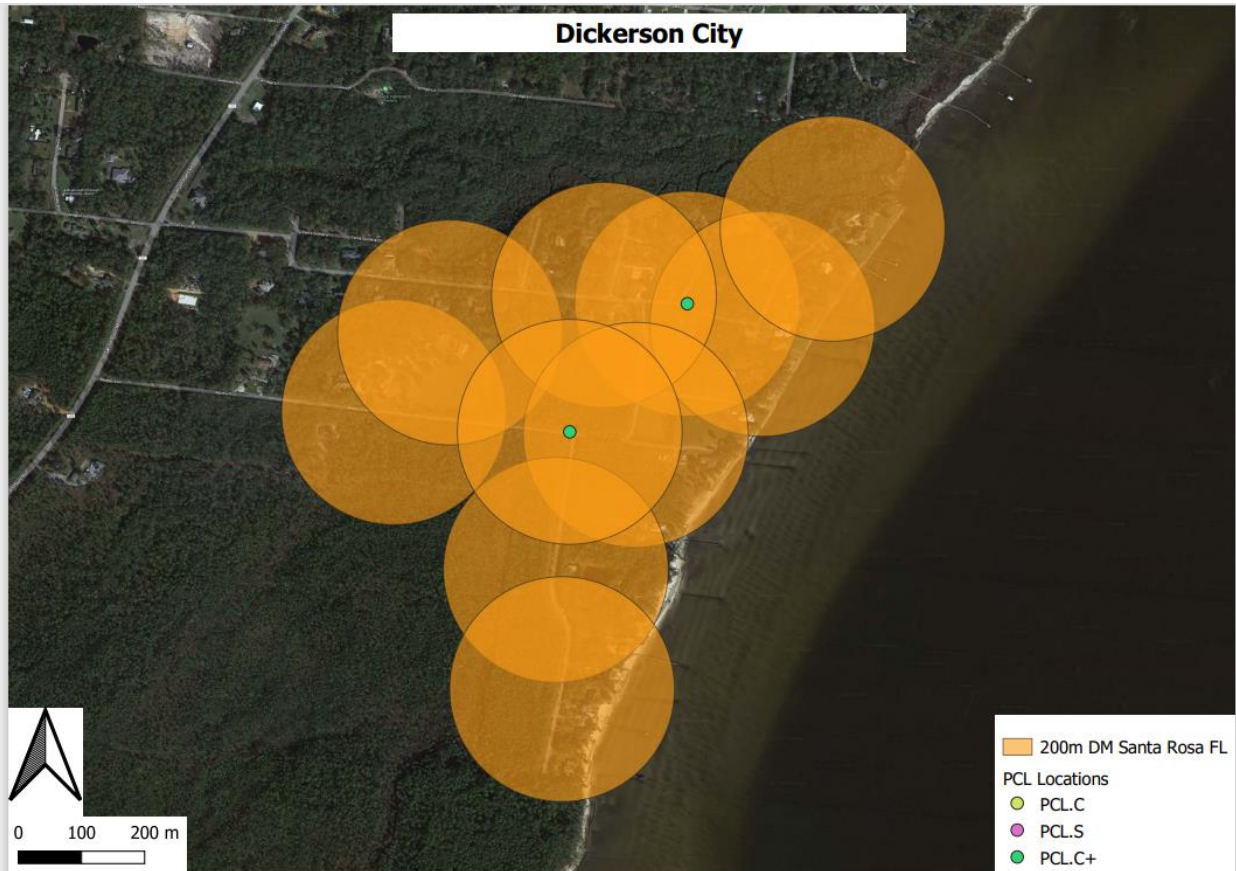

Santa Rosa County

Community 1: Dickerson City

Community 2: Bayshore Parkway (south)

Community 3: Leopard Road

Community 4: Sunburst RV Resort

Community 5: Cobbtown