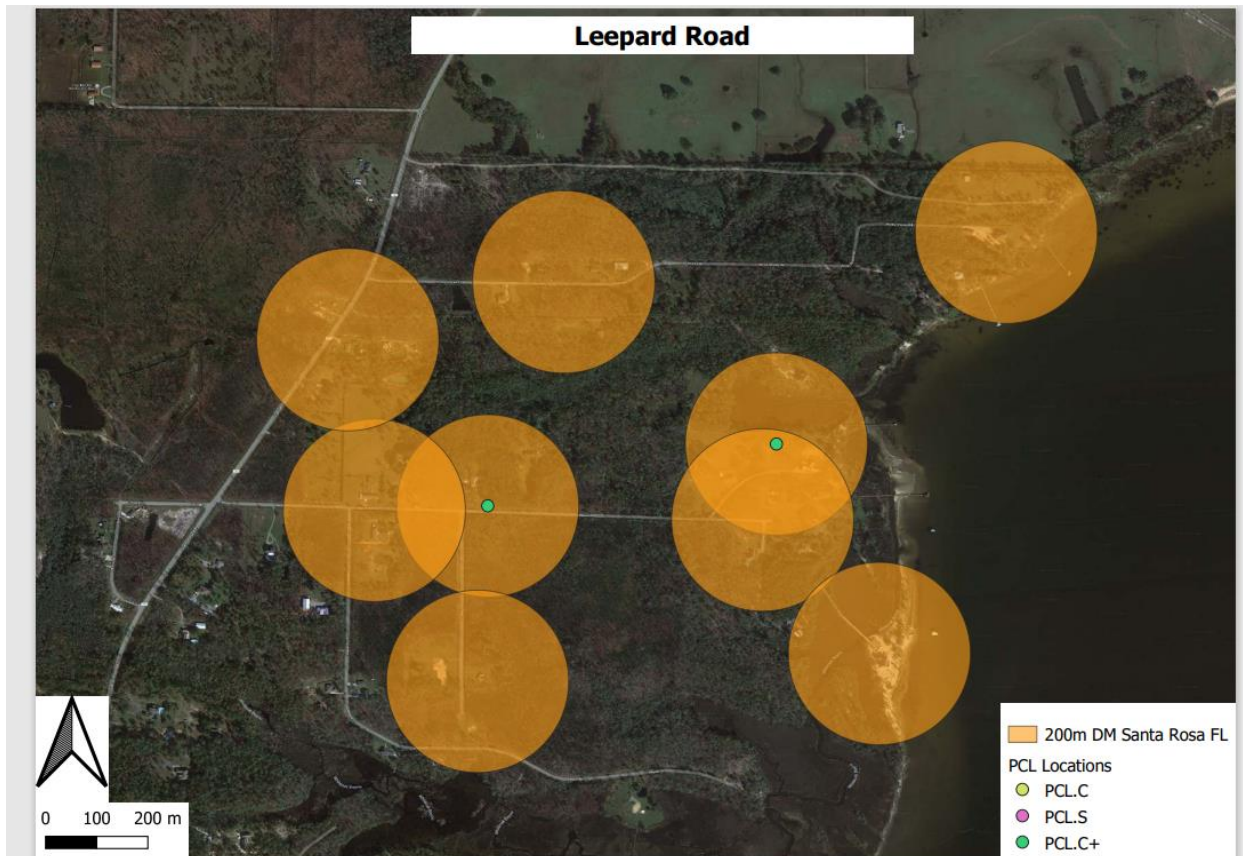

Santa Rosa County

Community 1: Dickerson City

Community 2: Bayshore Parkway (south)

Community 3: Leopard Road

Community 4: Sunburst RV Resort

Community 5: Cobbtown