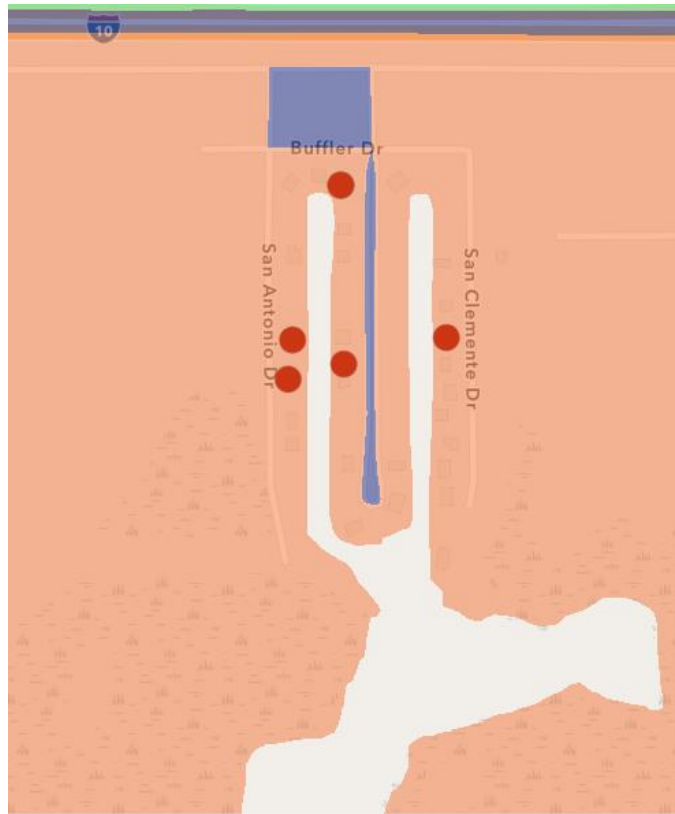

Santa Rosa County

Community 1: Dickerson City

Community 2: Bayshore Parkway (south)

Community 3: Leopard Road

Community 4: Sunburst RV Resort

Community 5: Cobbtown