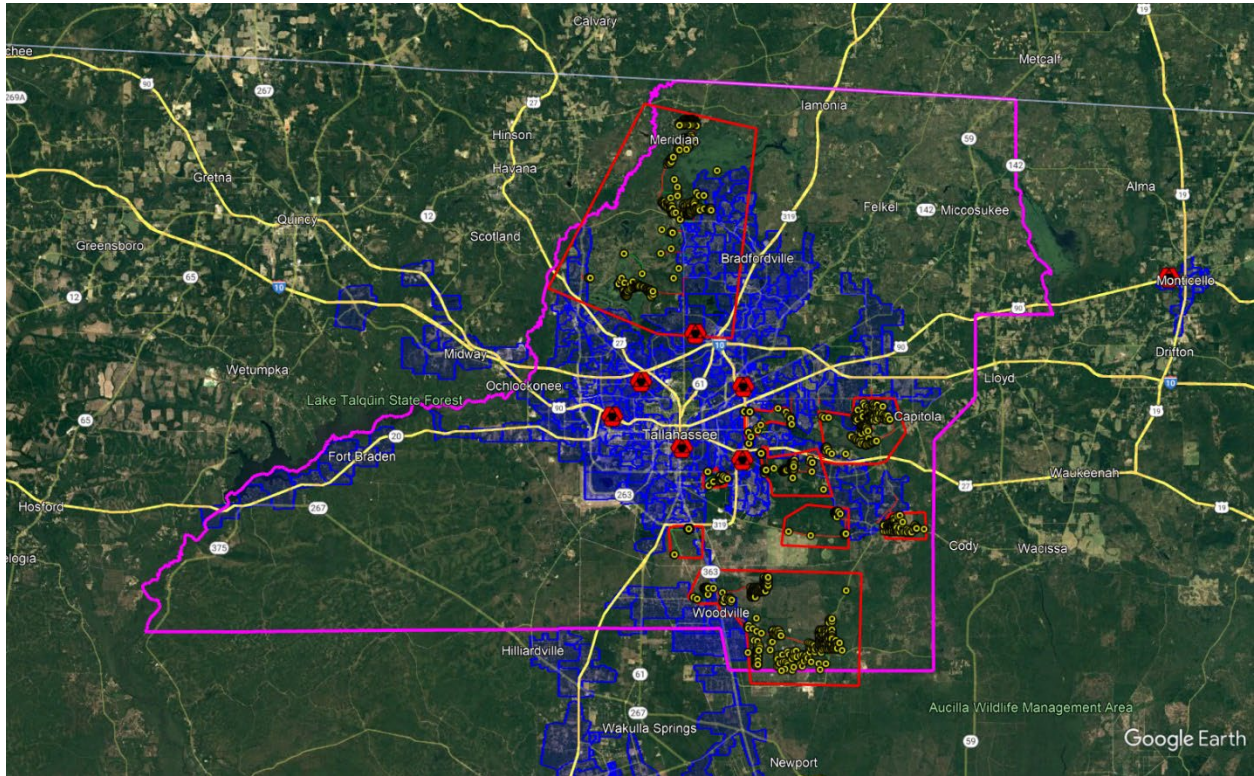

Attachment 3-B

Keys: KMZ Map

-  County Border
-  Comcast Service Areas (>1 Gbps); where applicable
-  Unserved Areas (<25/3 Mbps)
-  Network Connection Routes