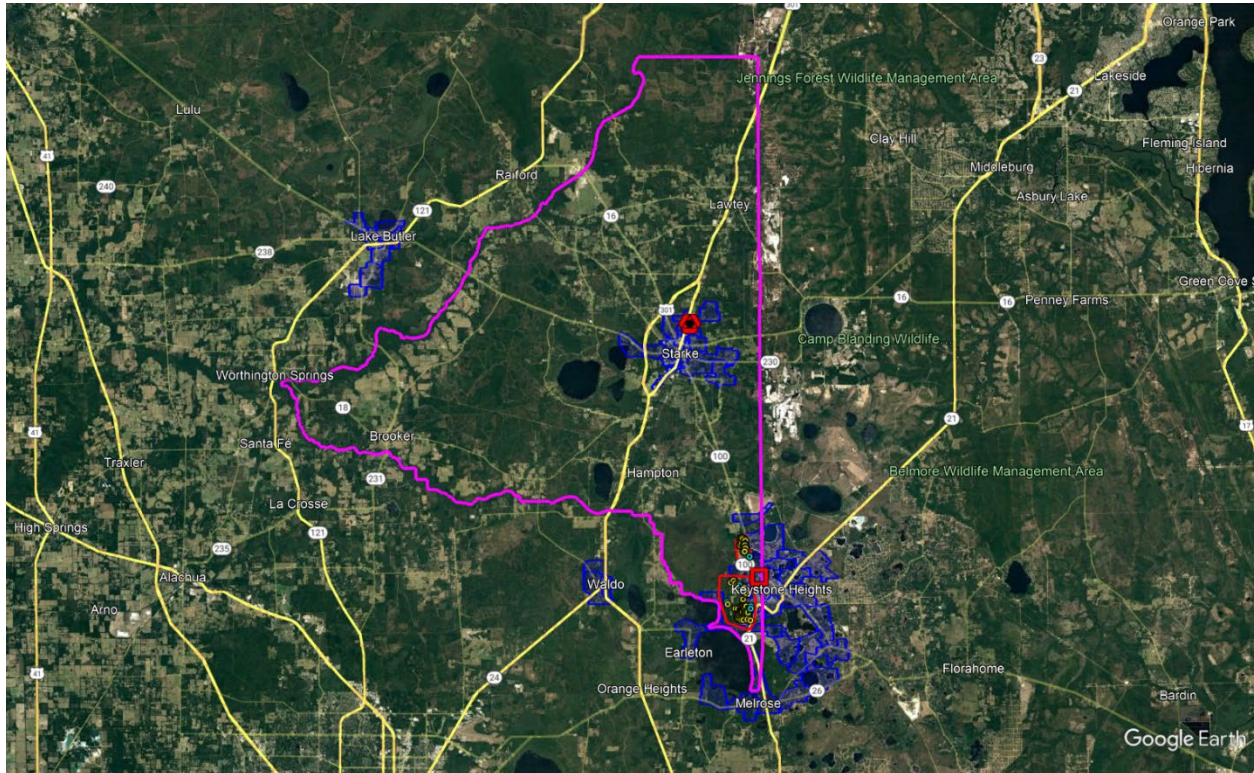

Attachment 3-B

Keys: KMZ Map

-  County Border
-  Comcast Service Areas (>1 Gbps); where applicable
-  Unserved Areas (<25/3 Mbps)
-  Network Connection Routes