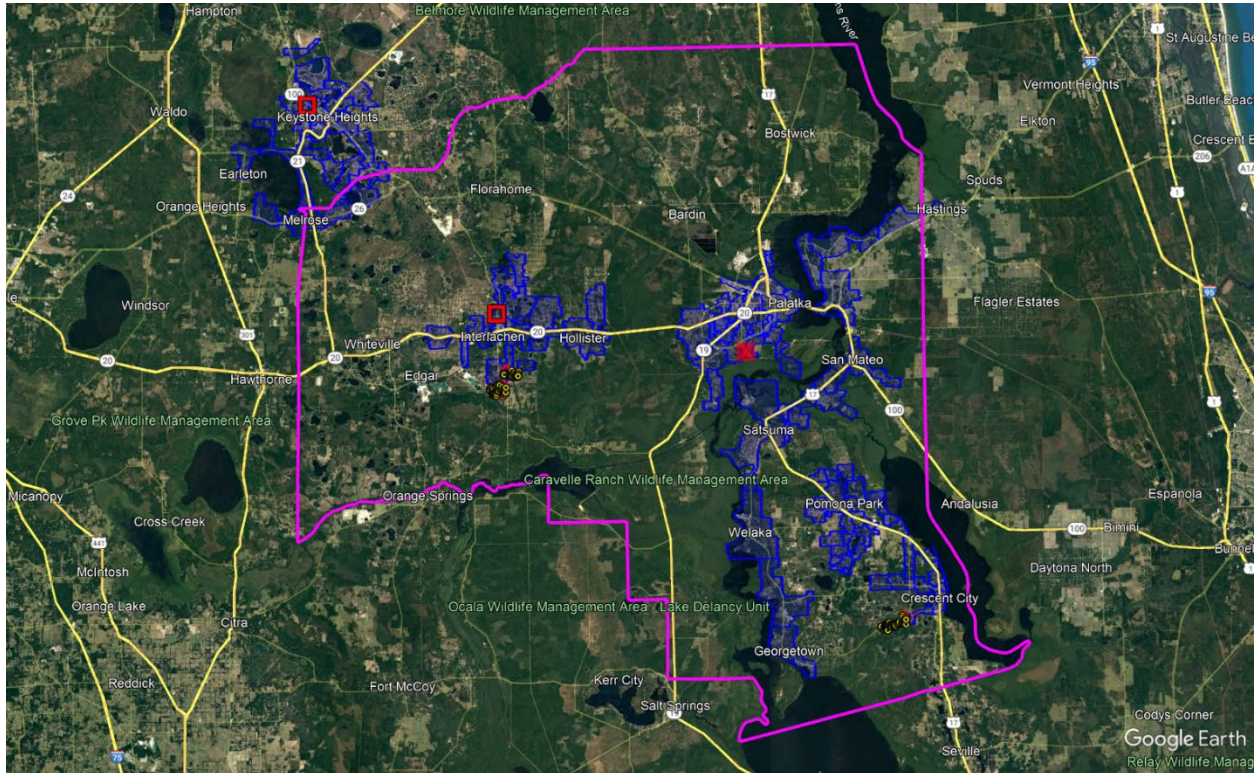

Attachment 3-B

Keys: KMZ Map

-  County Border
-  Comcast Service Areas (>1 Gbps); where applicable
-  Unserved Areas (<25/3 Mbps)
-  Network Connection Routes