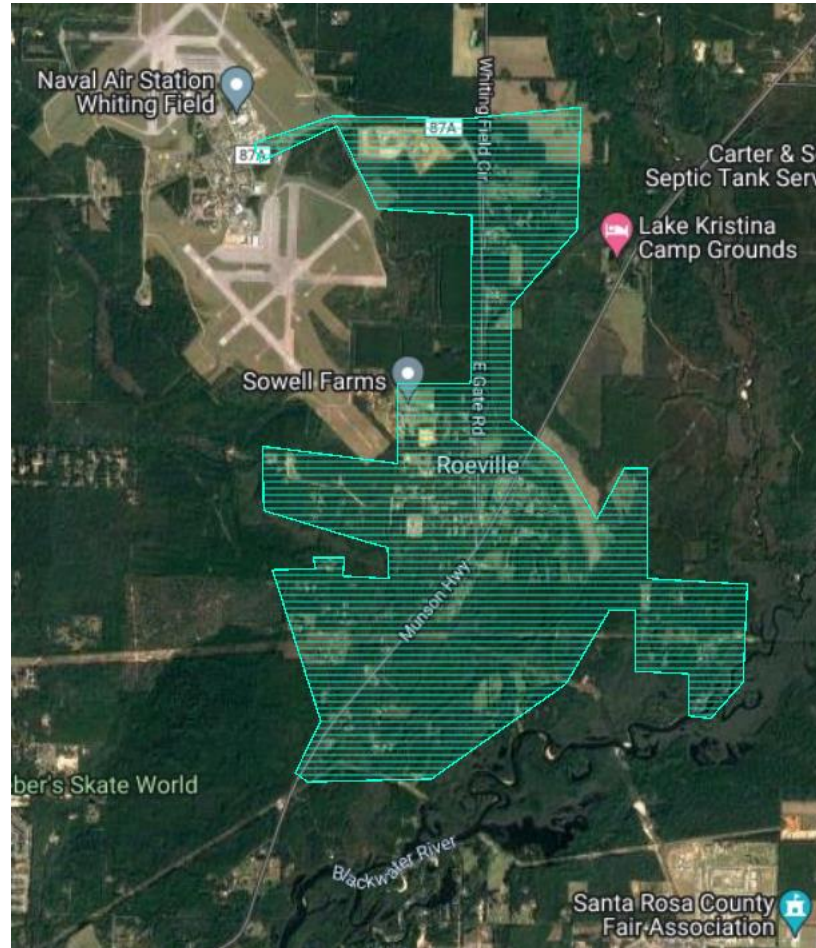

# Roeville Service Area Map

Areas Outlined shaded in light blue represent the proposed Service Area.