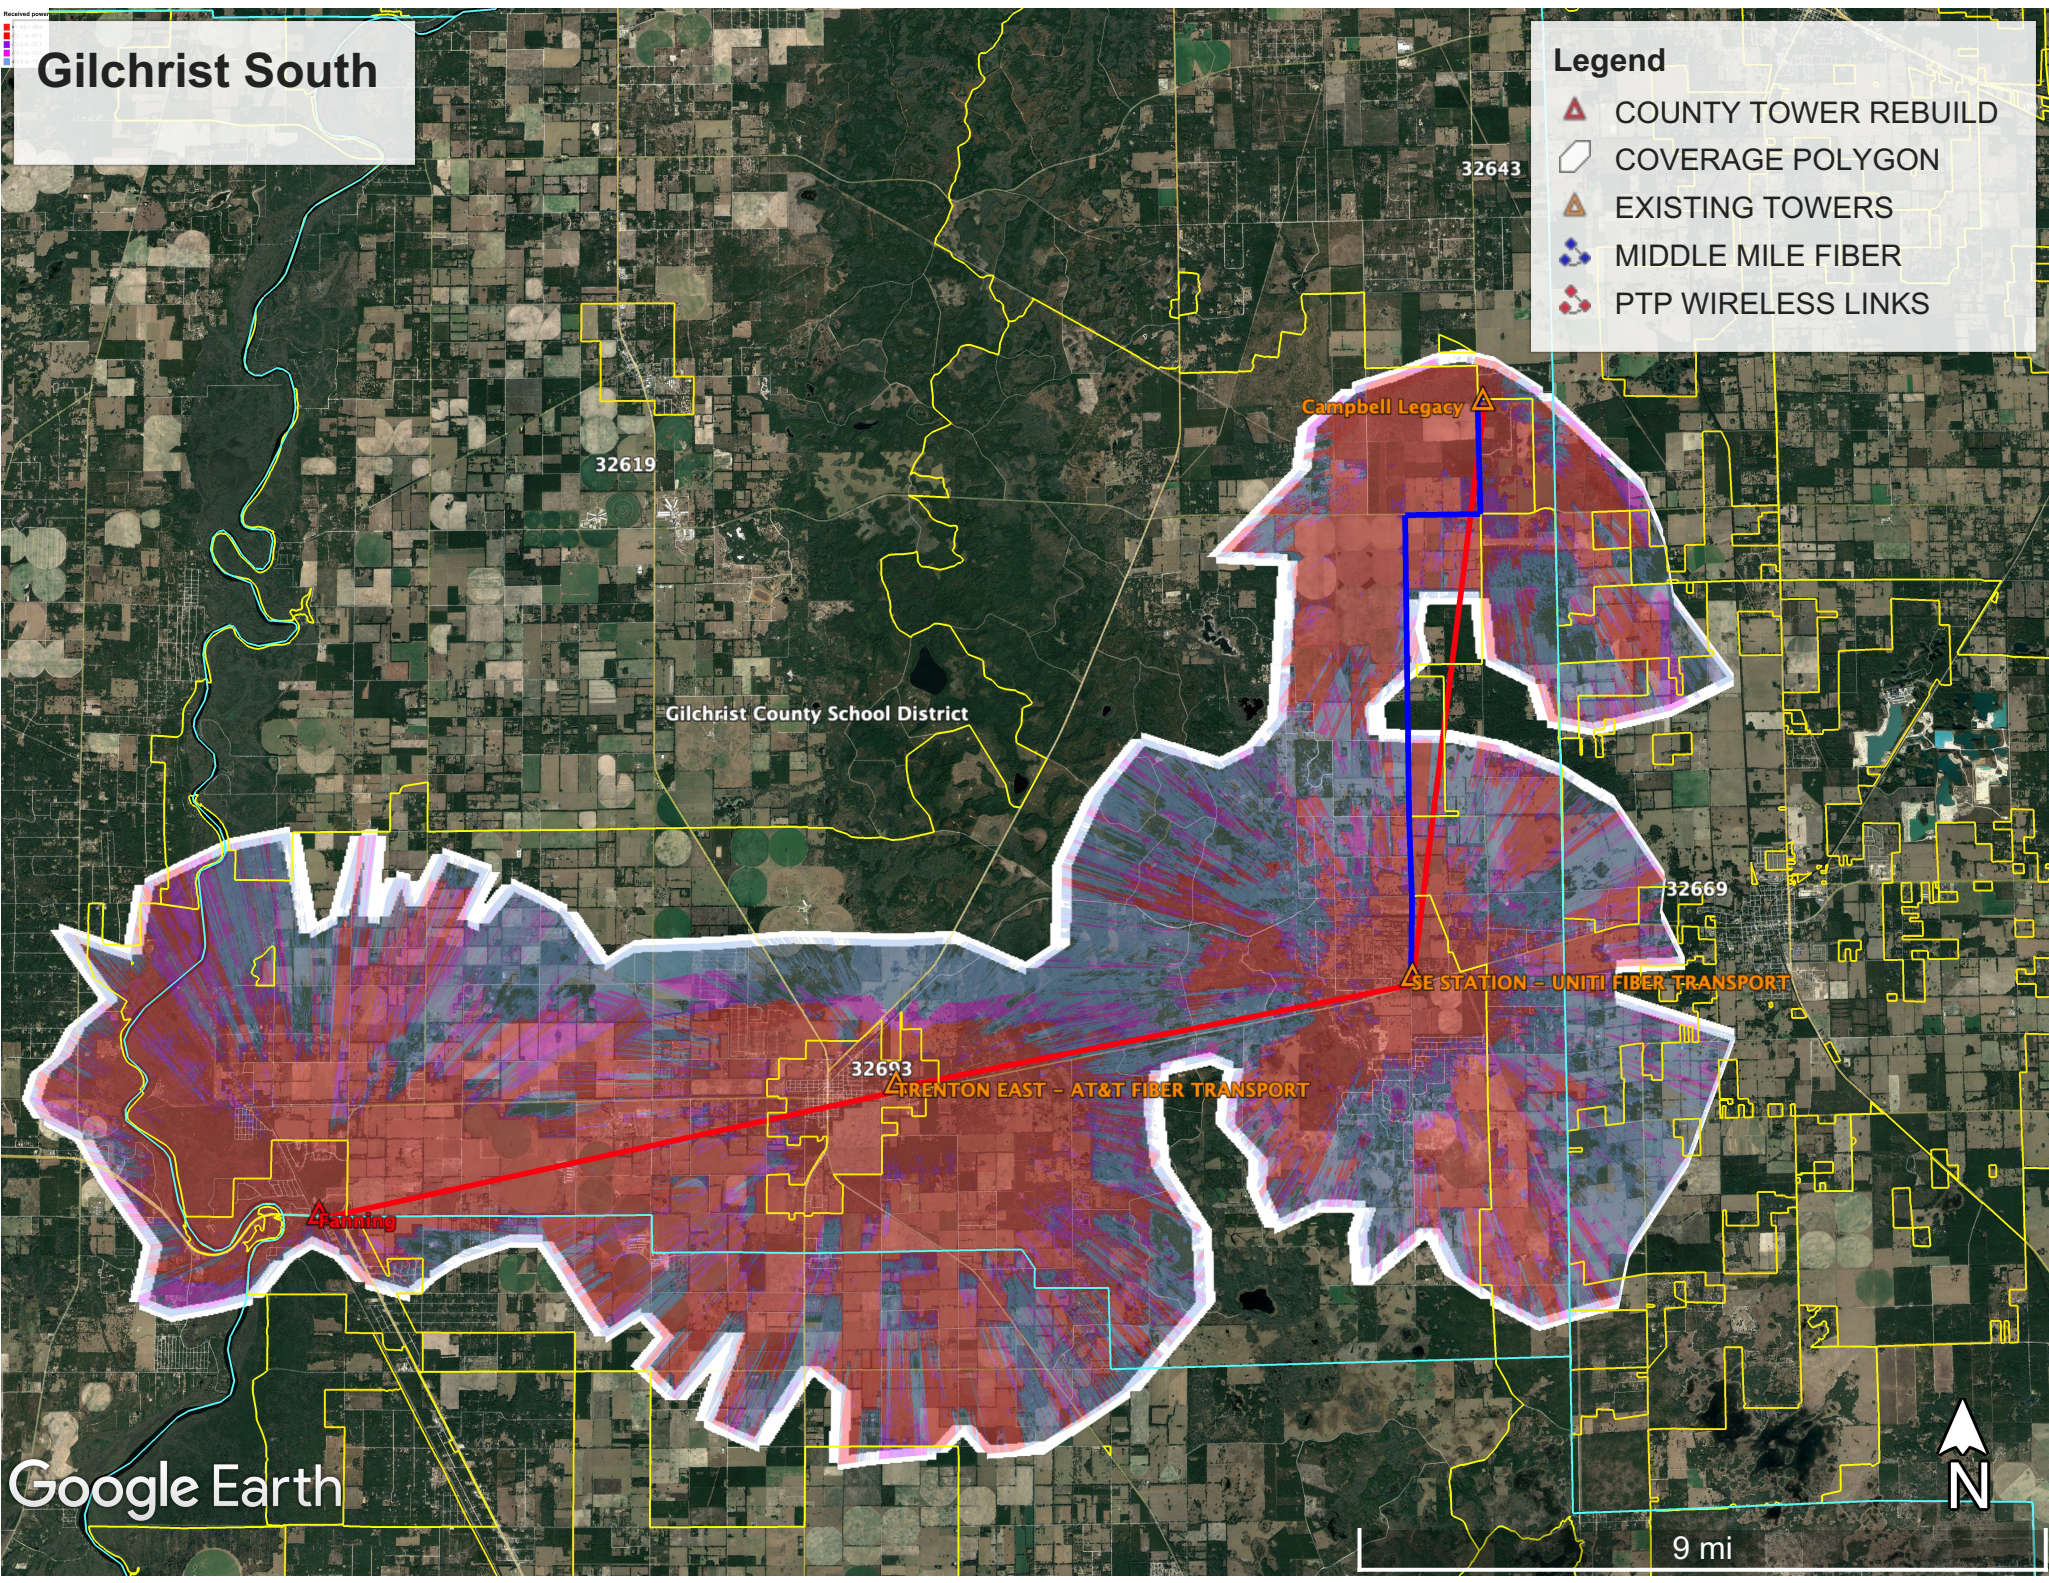

Received power

# Gilchrist South

**Legend**

-  COUNTY TOWER REBUILD
-  COVERAGE POLYGON
-  EXISTING TOWERS
-  MIDDLE MILE FIBER
-  PTP WIRELESS LINKS

Google Earth

9 mi