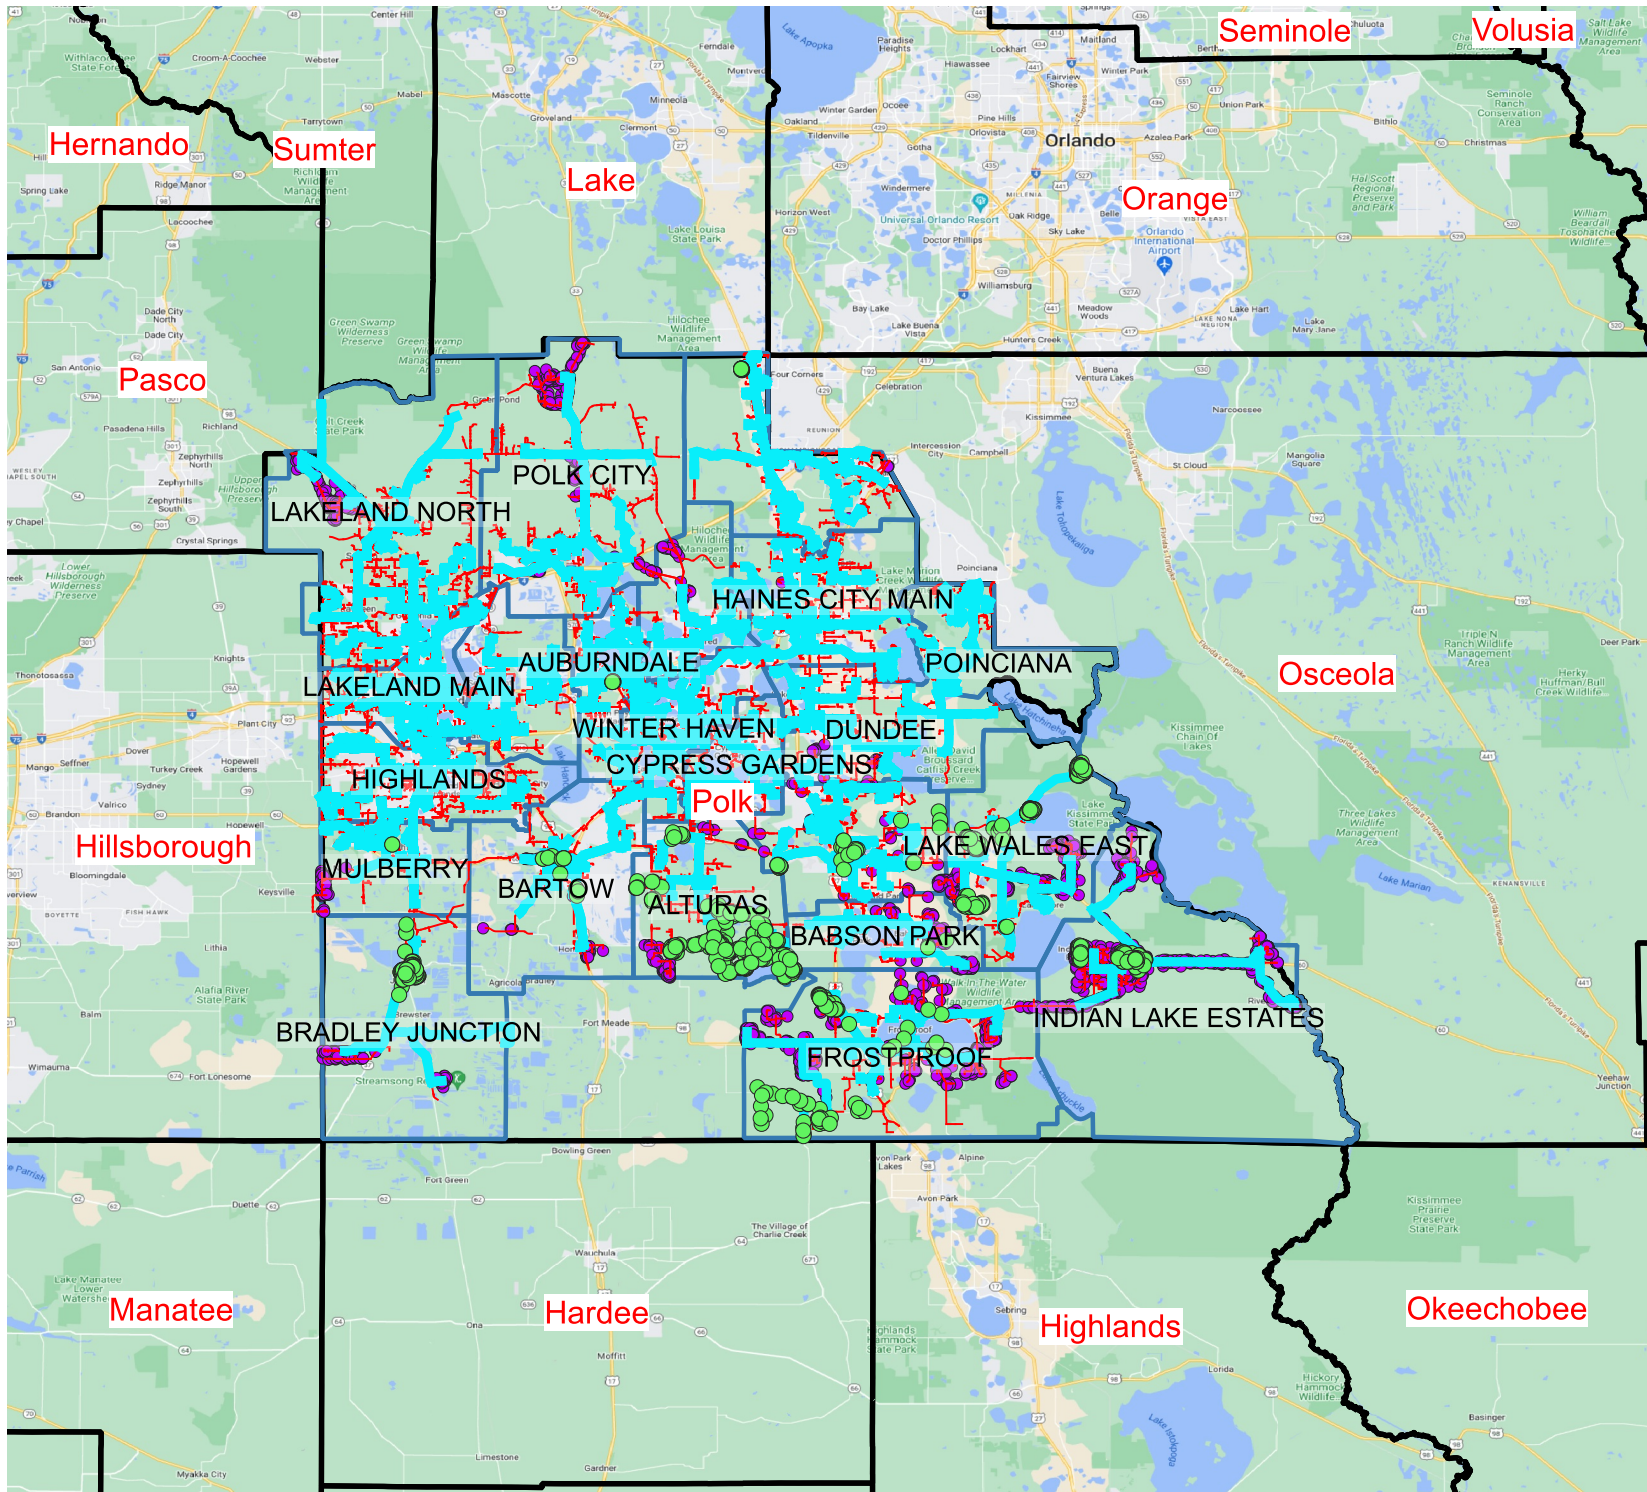

Frontier FTTH Build Polk County

-  Wirecenter
-  County
-  Underserved Locations
-  Unserved
-  Distribution
-  Feeder

0 2.5 5 mi