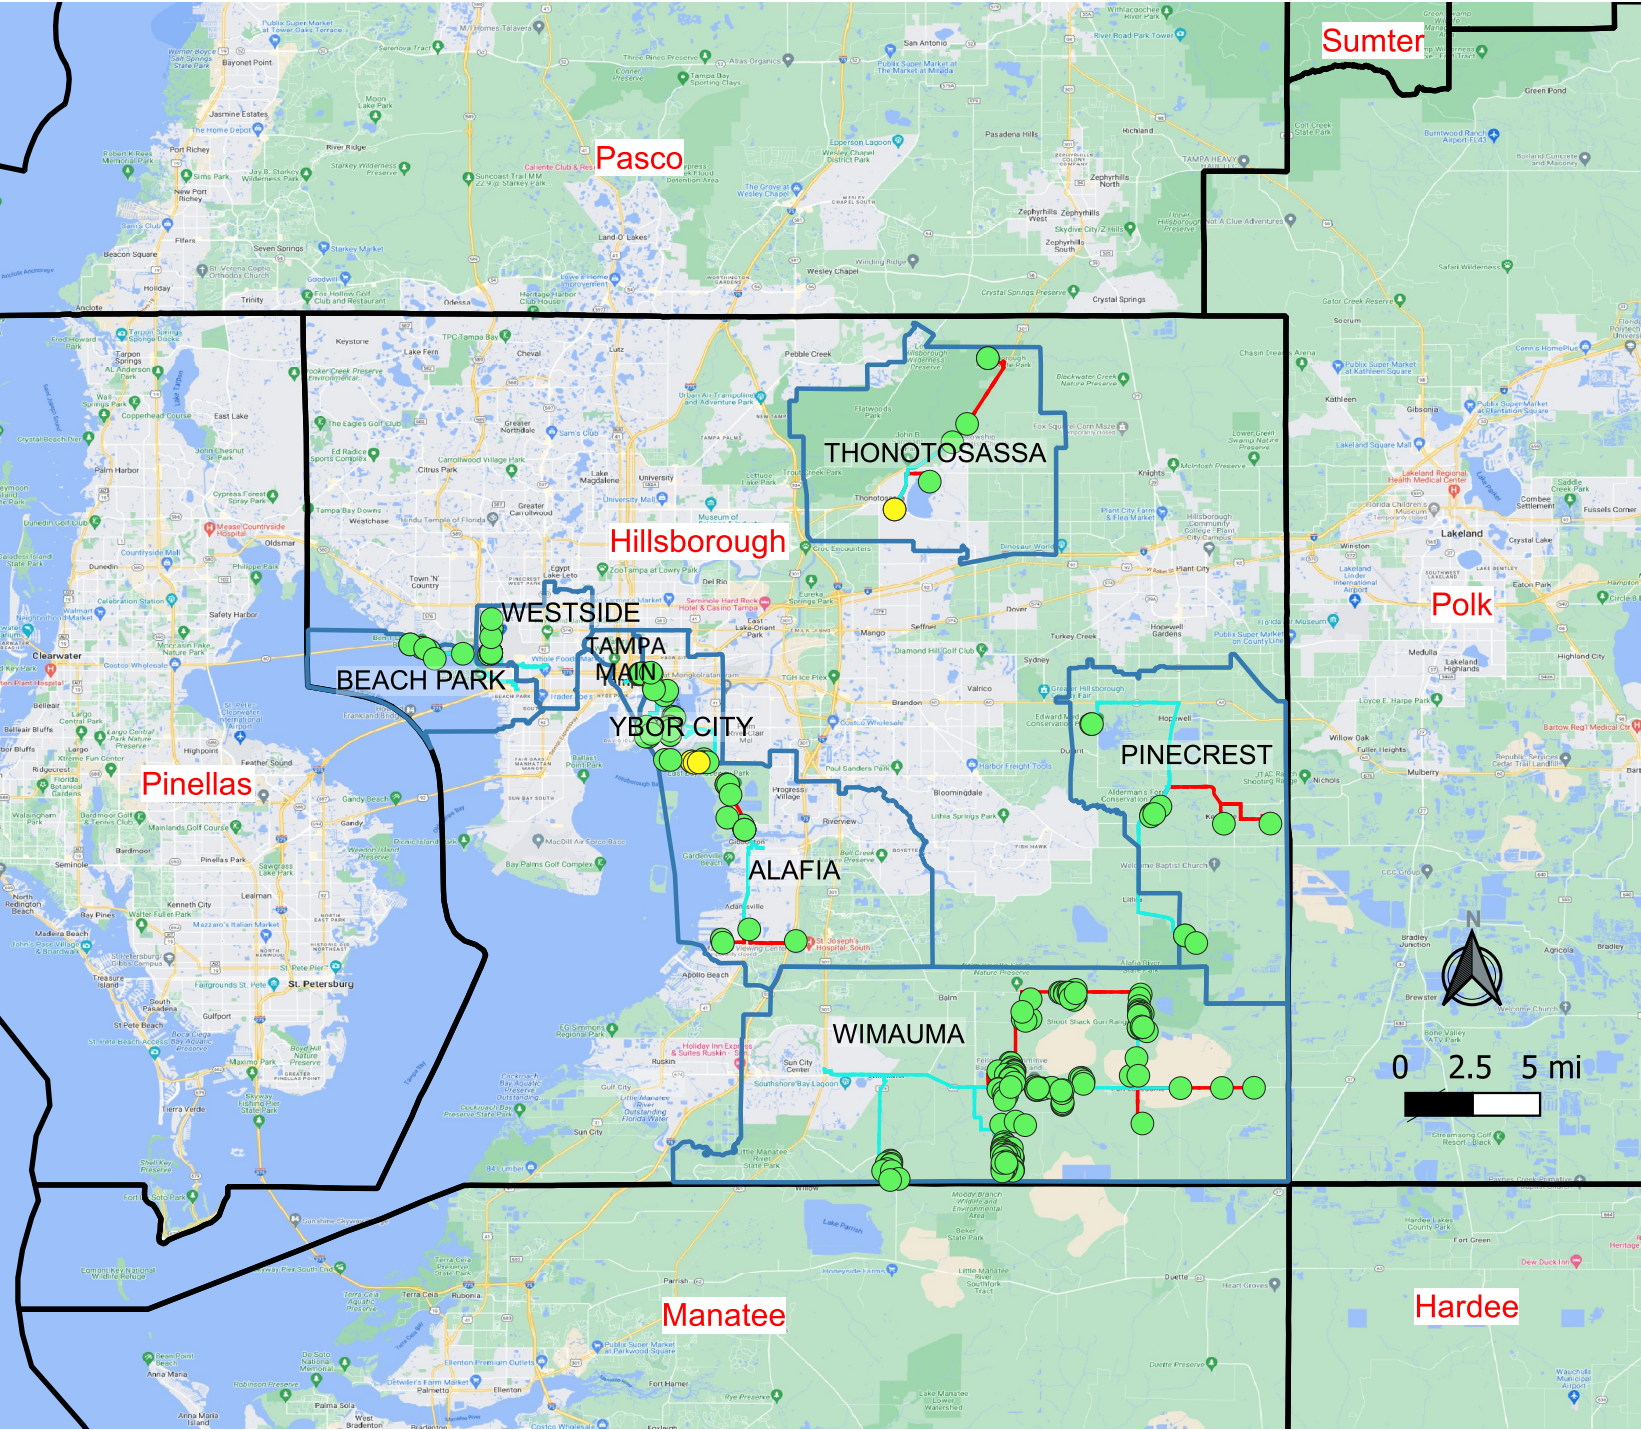

# Frontier FTTP Build Hillsboro County

- 10/1 - Extremely Unserved
- 25/3 - Unserved
- Feeder
- Distribution
- Wirecenter
- County