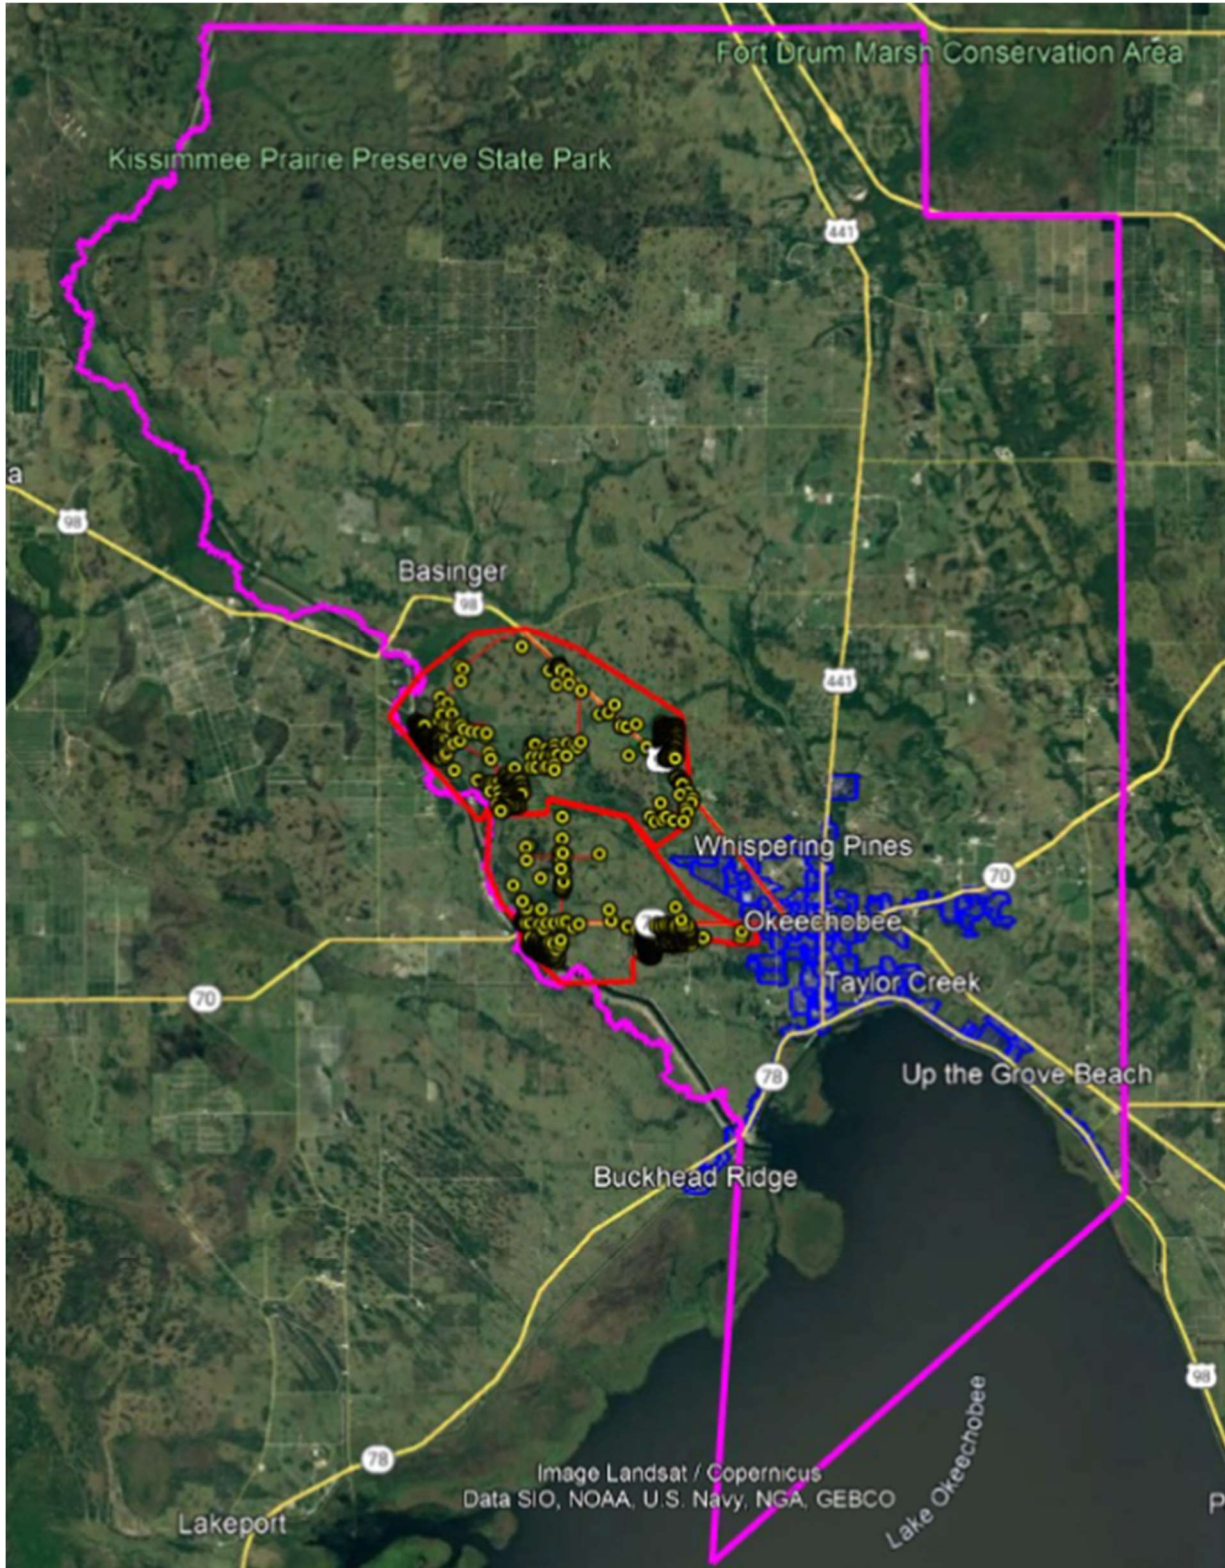

Attachment 3-C

Keys: KMZ Map

-  County Border
-  Comcast Service Areas (>1 Gbps); where applicable
-  Unserved Areas (<25/3 Mbps)
-  Network Connection Routes