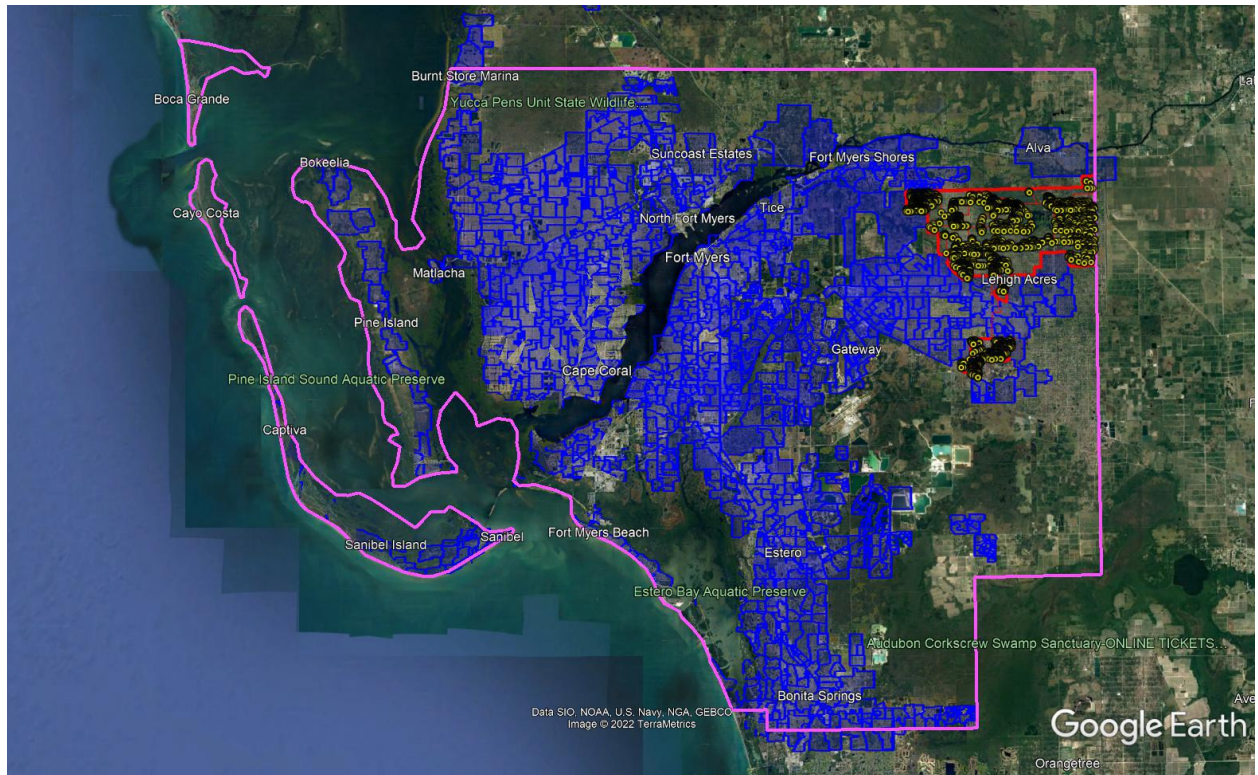

Attachment 3-C

Keys: KMZ Map

-  County Border
-  Comcast Service Areas (>1 Gbps); where applicable
-  Unserved Areas (<25/3 Mbps)
-  Network Connection Routes