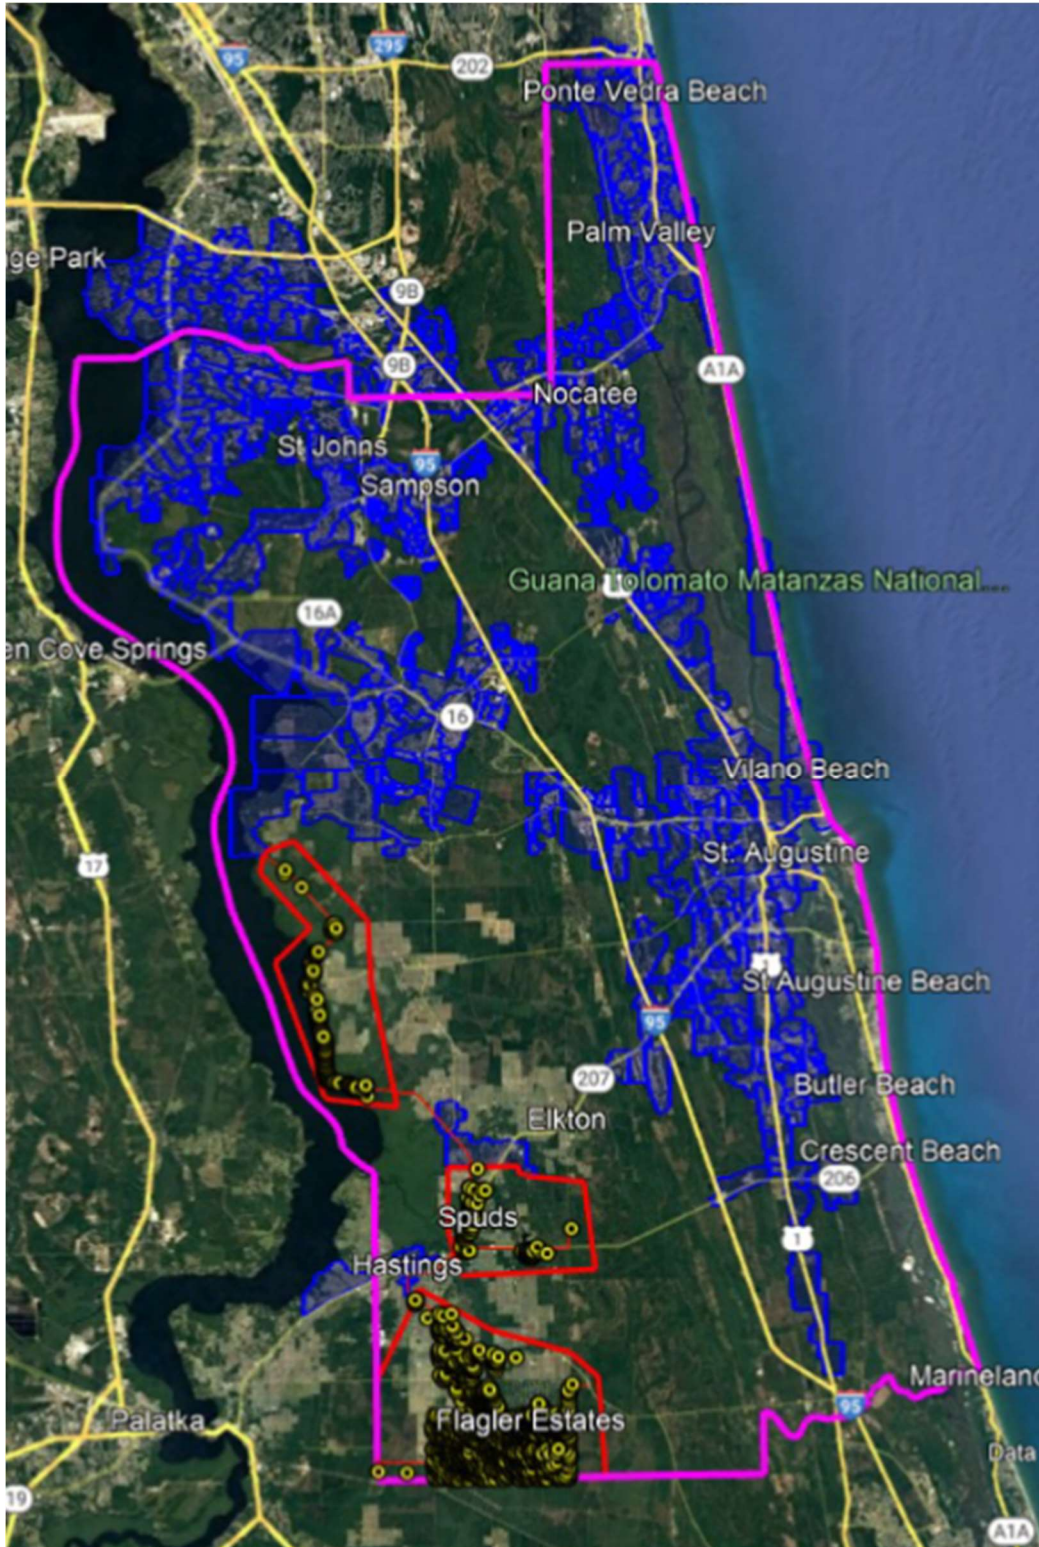

Attachment 3-C

Keys: KMZ Map

-  County Border
-  Comcast Service Areas (>1 Gbps); where applicable
-  Unserved Areas (<25/3 Mbps)
-  Network Connection Routes