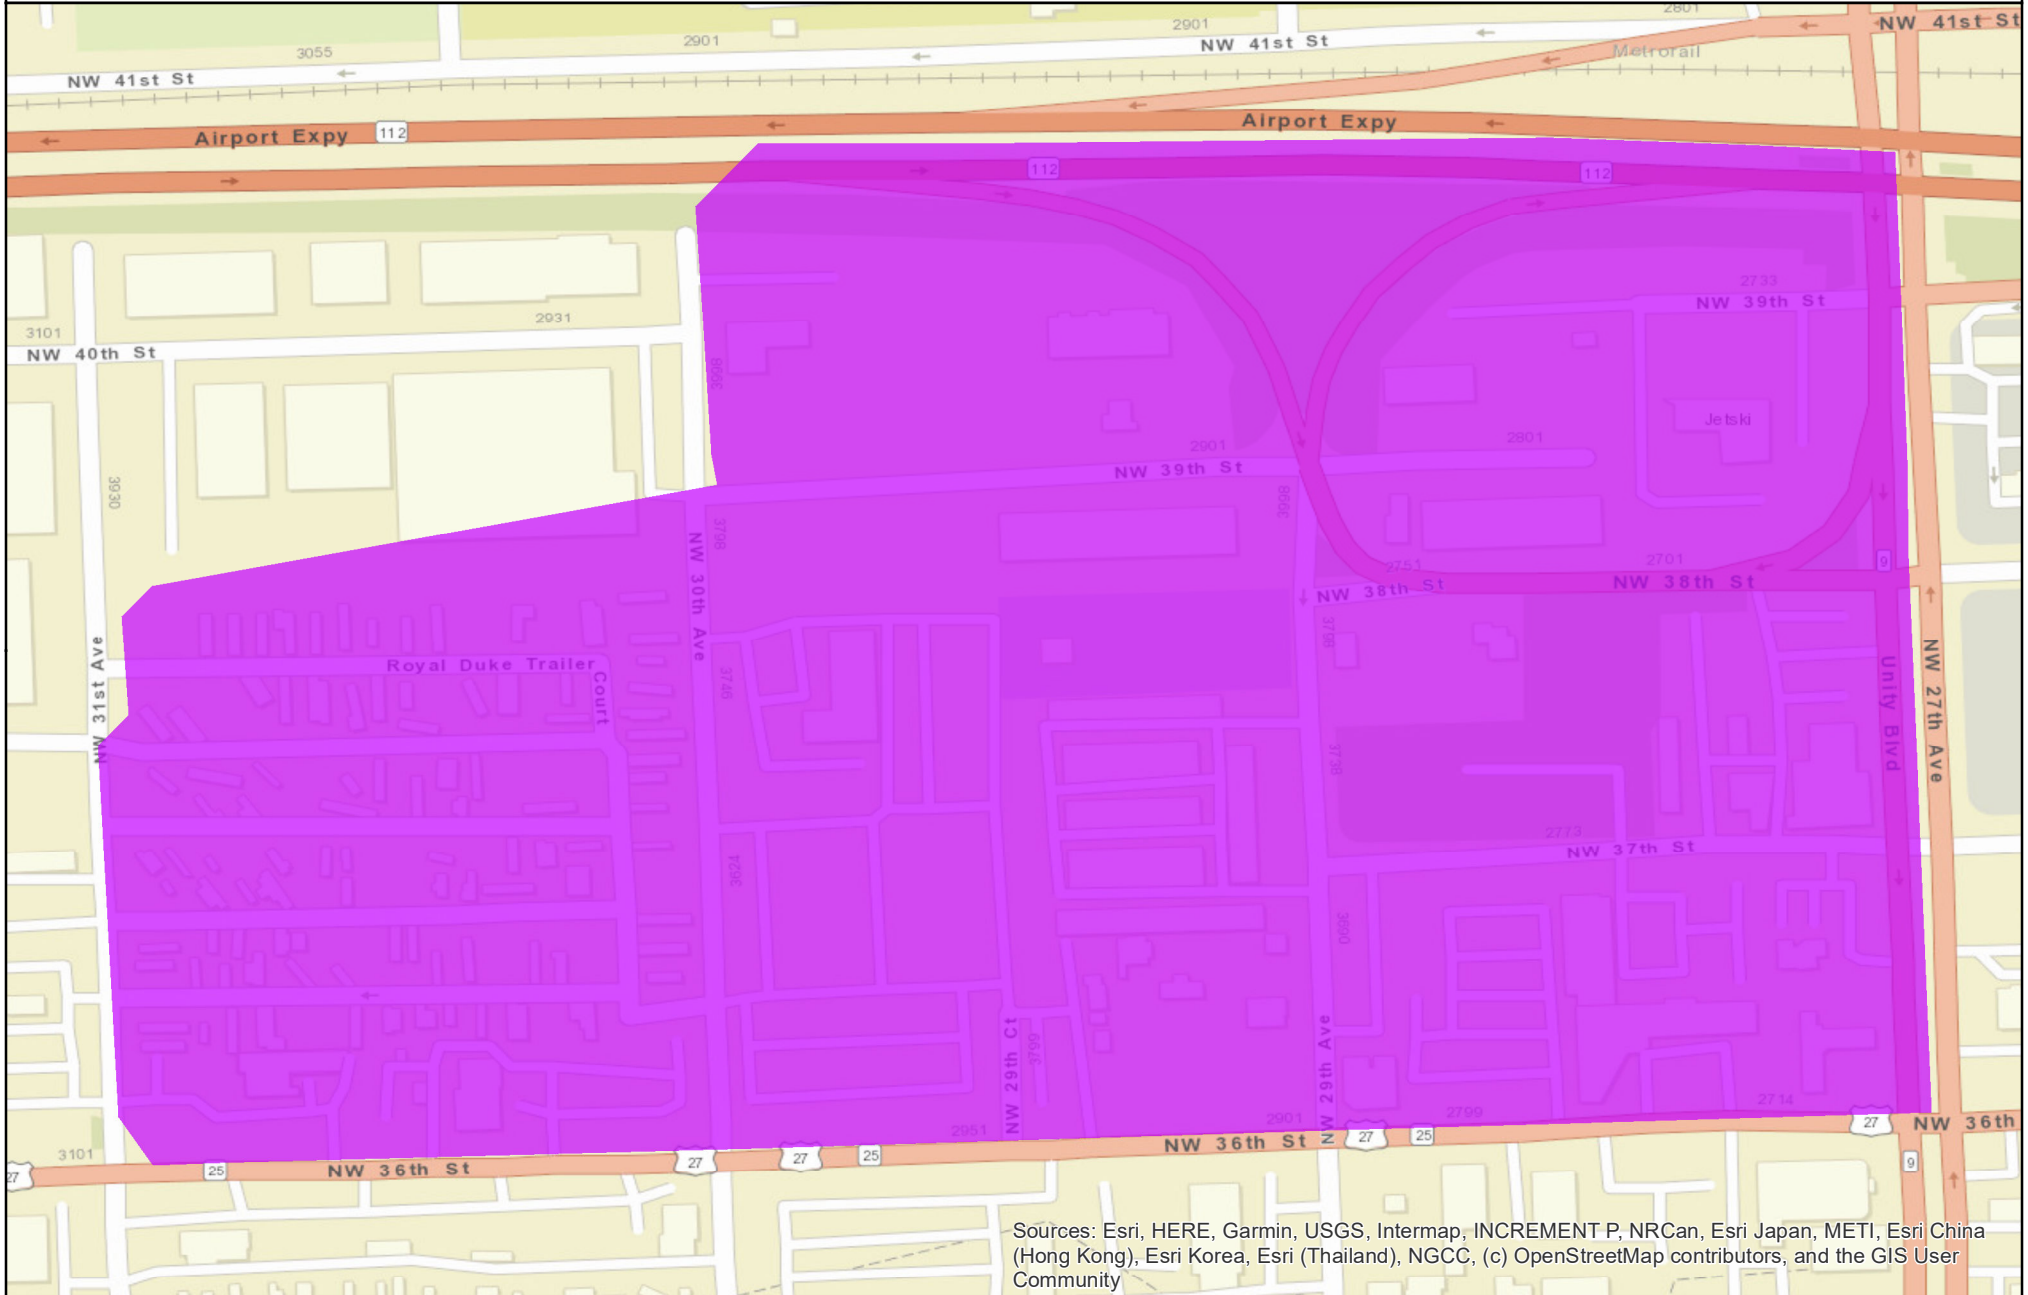

Legend
■ Proposed Service Area

Miami-Dade County

AT&T Proprietary (Internal Use Only)
Not for use or disclosure outside the AT&T companies
except under written agreement. Telco proprietary data
is not to be disclosed to siloed employees.

Created By: am609n

Date: 2022/11/21

Sources: Esri, HERE, Garmin, USGS, Intermap, INCREMENT P, NRCan, Esri Japan, METI, Esri China (Hong Kong), Esri Korea, Esri (Thailand), NGCC, (c) OpenStreetMap contributors, and the GIS User Community