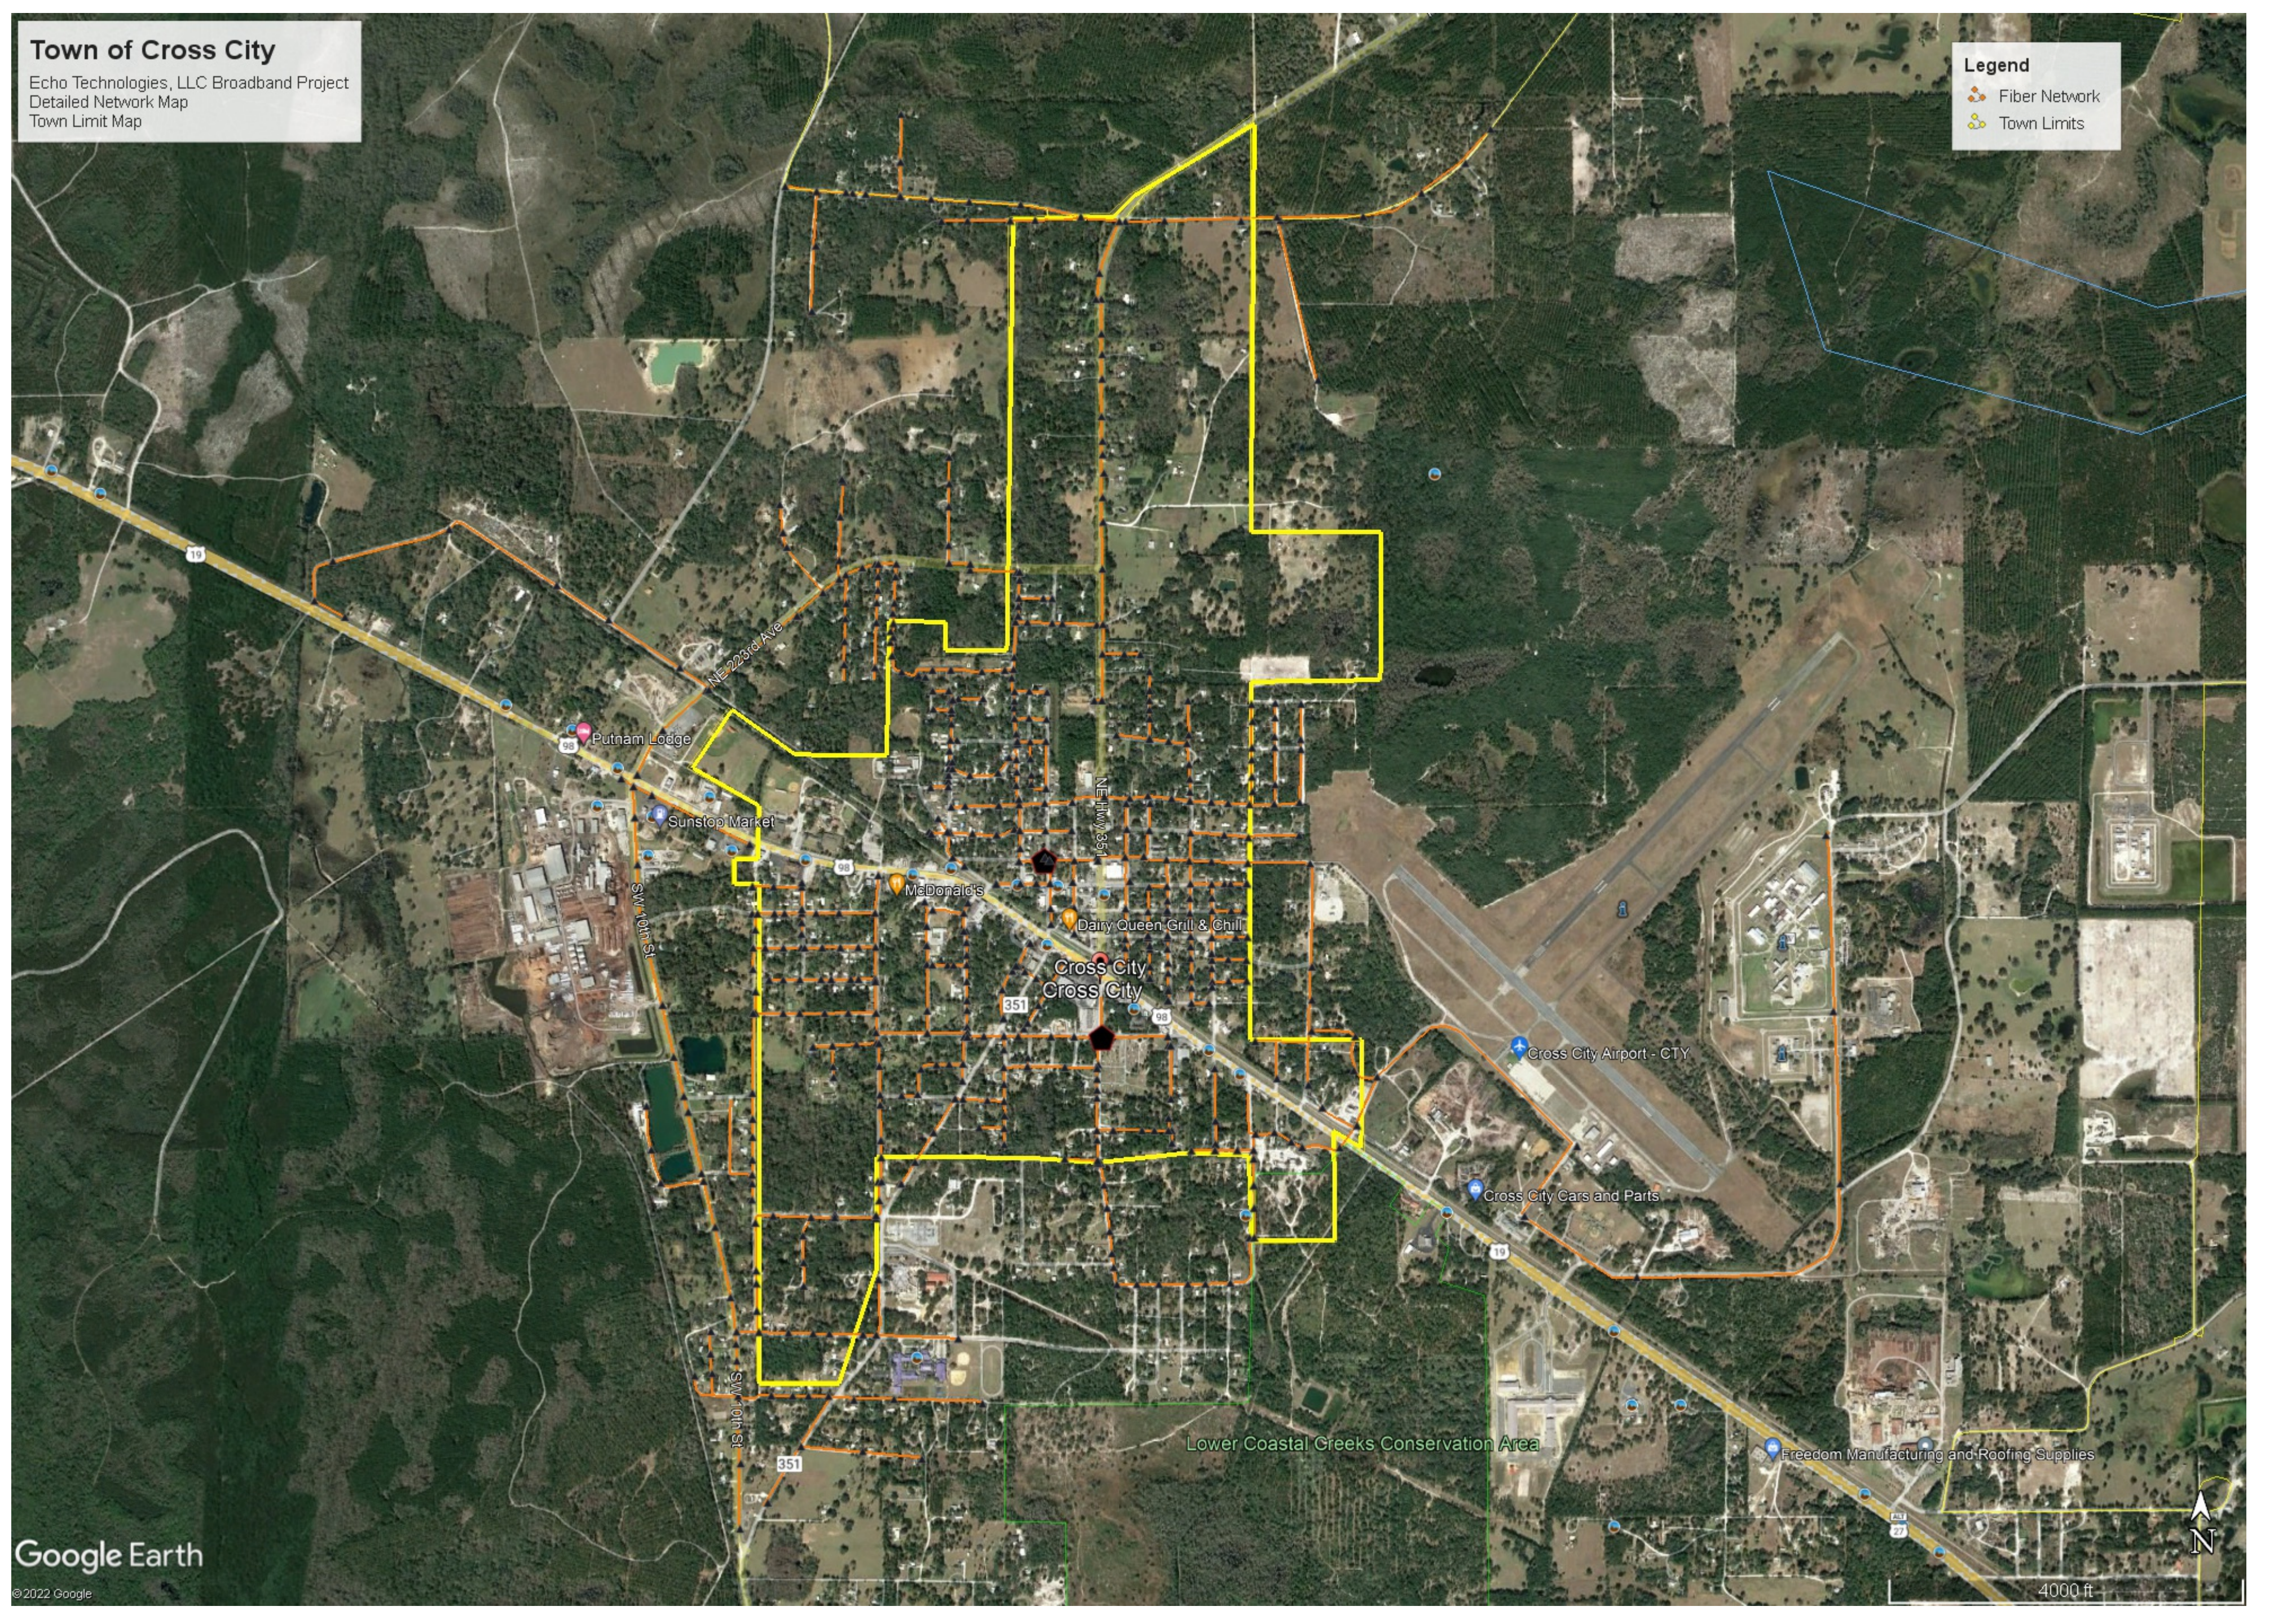

Attachment 3-C

Detailed Network Map

Echo Technologies, LCC

Cross City Broadband Project

Town of Cross City

Echo Technologies, LLC Broadband Project
Detailed Network Map
Town Limit Map

Legend

- Fiber Network
- Town Limits

Town of Cross City

Echo Technologies, LLC Broadband Project
Detailed Network Map
Town Limit Map
Service Area

Legend

- CS Broadband Service Area
- Fiber Network
- Town Limits

Cross City Phase 1c

12/7/2022

Esri Community Maps Contributors, FDEP, Esri, HERE, Garmin, SafeGraph, GeoTechnologies, Inc, METI/NASA, USGS, EPA, NPS, US Census Bureau,

Cross City Phase 1b

12/7/2022

1:16,642

Esri Community Maps Contributors, FDEP, Esri, HERE, Garmin, SafeGraph, GeoTechnologies, Inc, METI/NASA, USGS, EPA, NPS, US Census Bureau,

Cross City Phase 1

12/7/2022

1:16,642

Esri Community Maps Contributors, FDEP, Esri, HERE, Garmin, SafeGraph, GeoTechnologies, Inc, METI/NASA, USGS, EPA, NPS, US Census Bureau,

Cross City Phase 2 Central Office

12/7/2022

Esri Community Maps Contributors, FDEP, © OpenStreetMap, Microsoft, Esri, HERE, Garmin, SafeGraph, GeoTechnologies, Inc, METI/NASA, USGS,