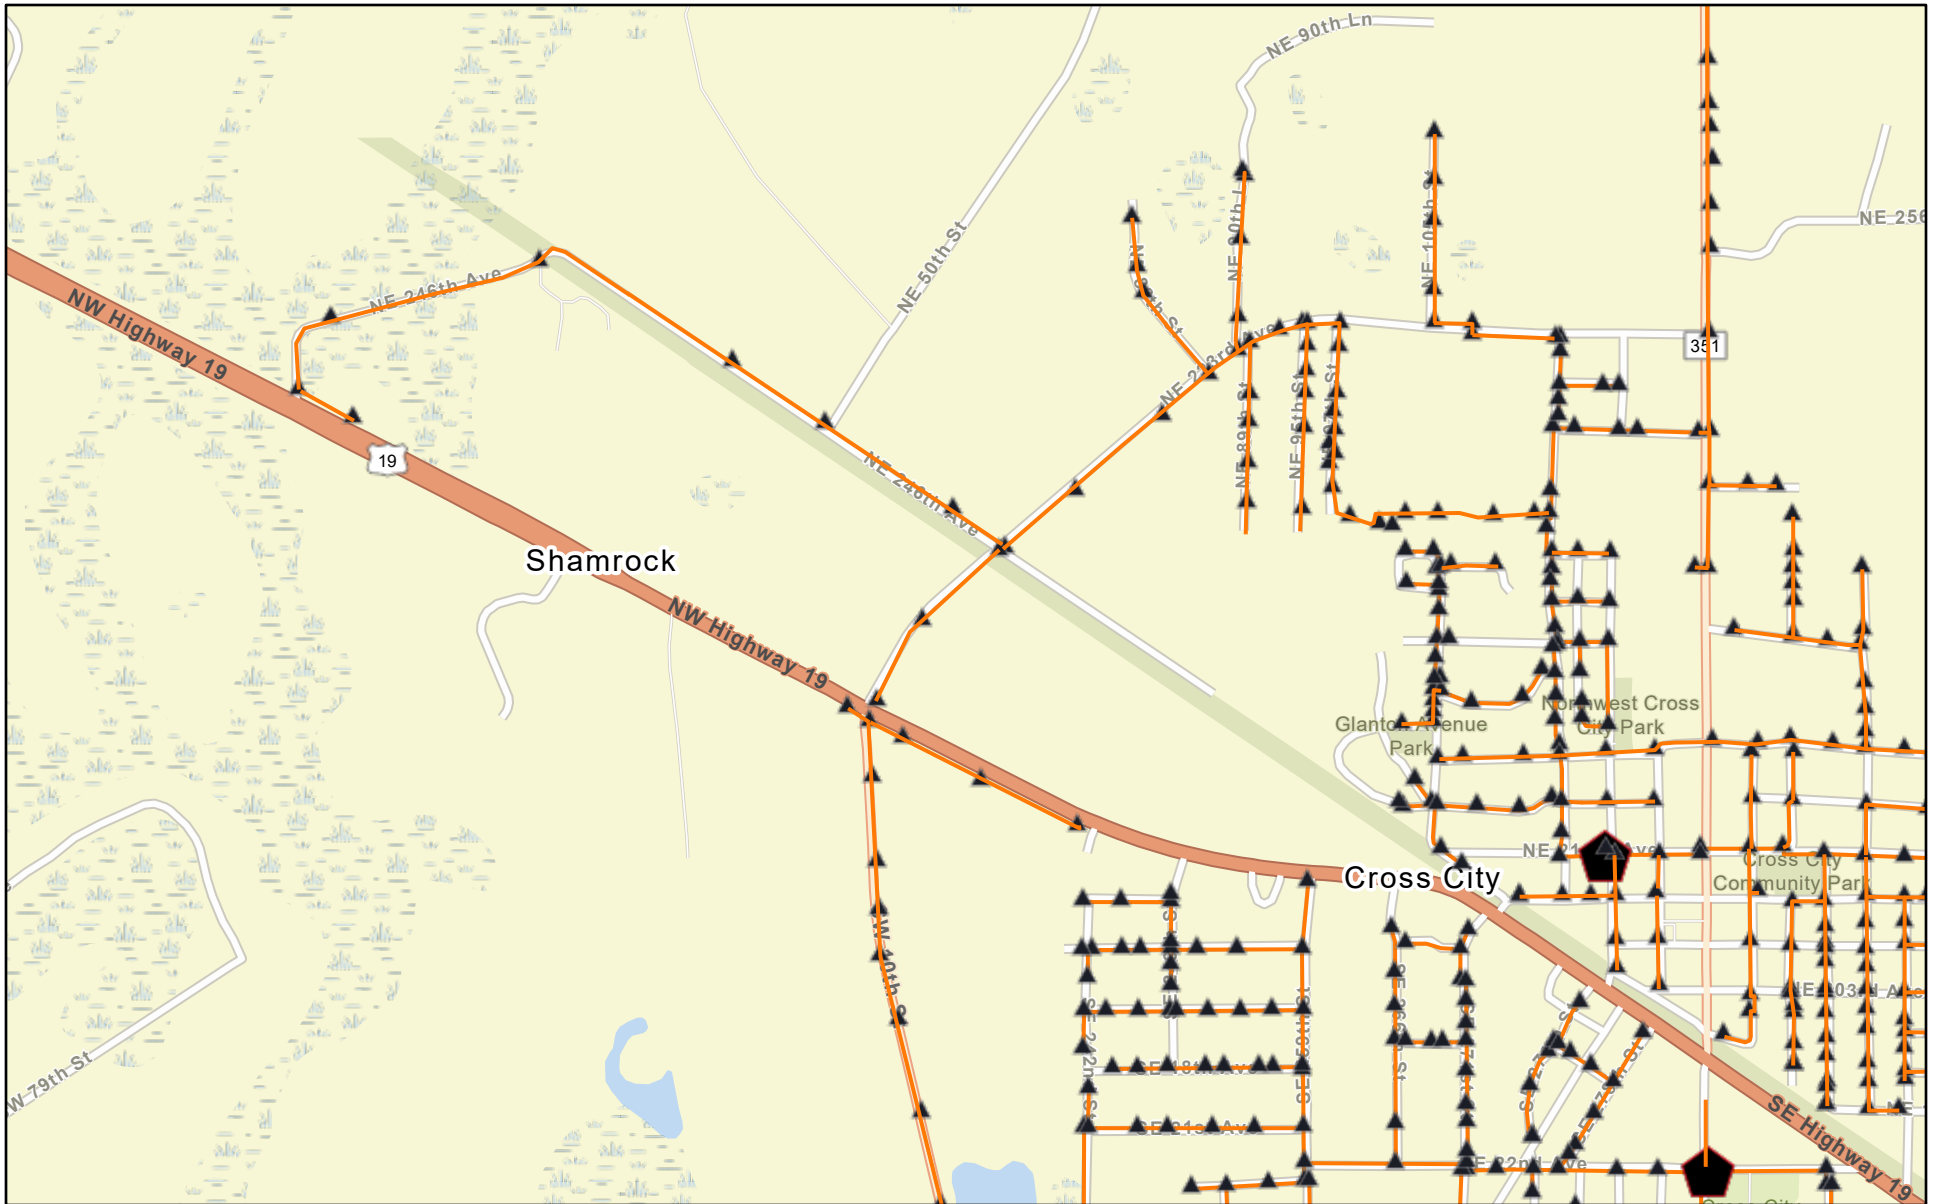

Attachment 3-C

Detailed Network Map

Echo Technologies, LCC

Cross City Broadband Project

Town of Cross City

Echo Technologies, LLC Broadband Project
Detailed Network Map
Town Limit Map

Legend

- Fiber Network
- Town Limits

Town of Cross City

Echo Technologies, LLC Broadband Project
Detailed Network Map
Town Limit Map
Service Area

Legend

- CS Broadband Service Area
- Fiber Network
- Town Limits

Cross City Phase 1c

12/7/2022

Esri Community Maps Contributors, FDEP, Esri, HERE, Garmin, SafeGraph, GeoTechnologies, Inc, METI/NASA, USGS, EPA, NPS, US Census Bureau,

Cross City Phase 1b

12/7/2022

1:16,642

Esri Community Maps Contributors, FDEP, Esri, HERE, Garmin, SafeGraph, GeoTechnologies, Inc, METI/NASA, USGS, EPA, NPS, US Census Bureau,

Cross City Phase 1

12/7/2022

1:16,642

Esri Community Maps Contributors, FDEP, Esri, HERE, Garmin, SafeGraph, GeoTechnologies, Inc, METI/NASA, USGS, EPA, NPS, US Census Bureau,

Cross City Phase 2 Central Office

12/7/2022

Esri Community Maps Contributors, FDEP, © OpenStreetMap, Microsoft, Esri, HERE, Garmin, SafeGraph, GeoTechnologies, Inc, METI/NASA, USGS,