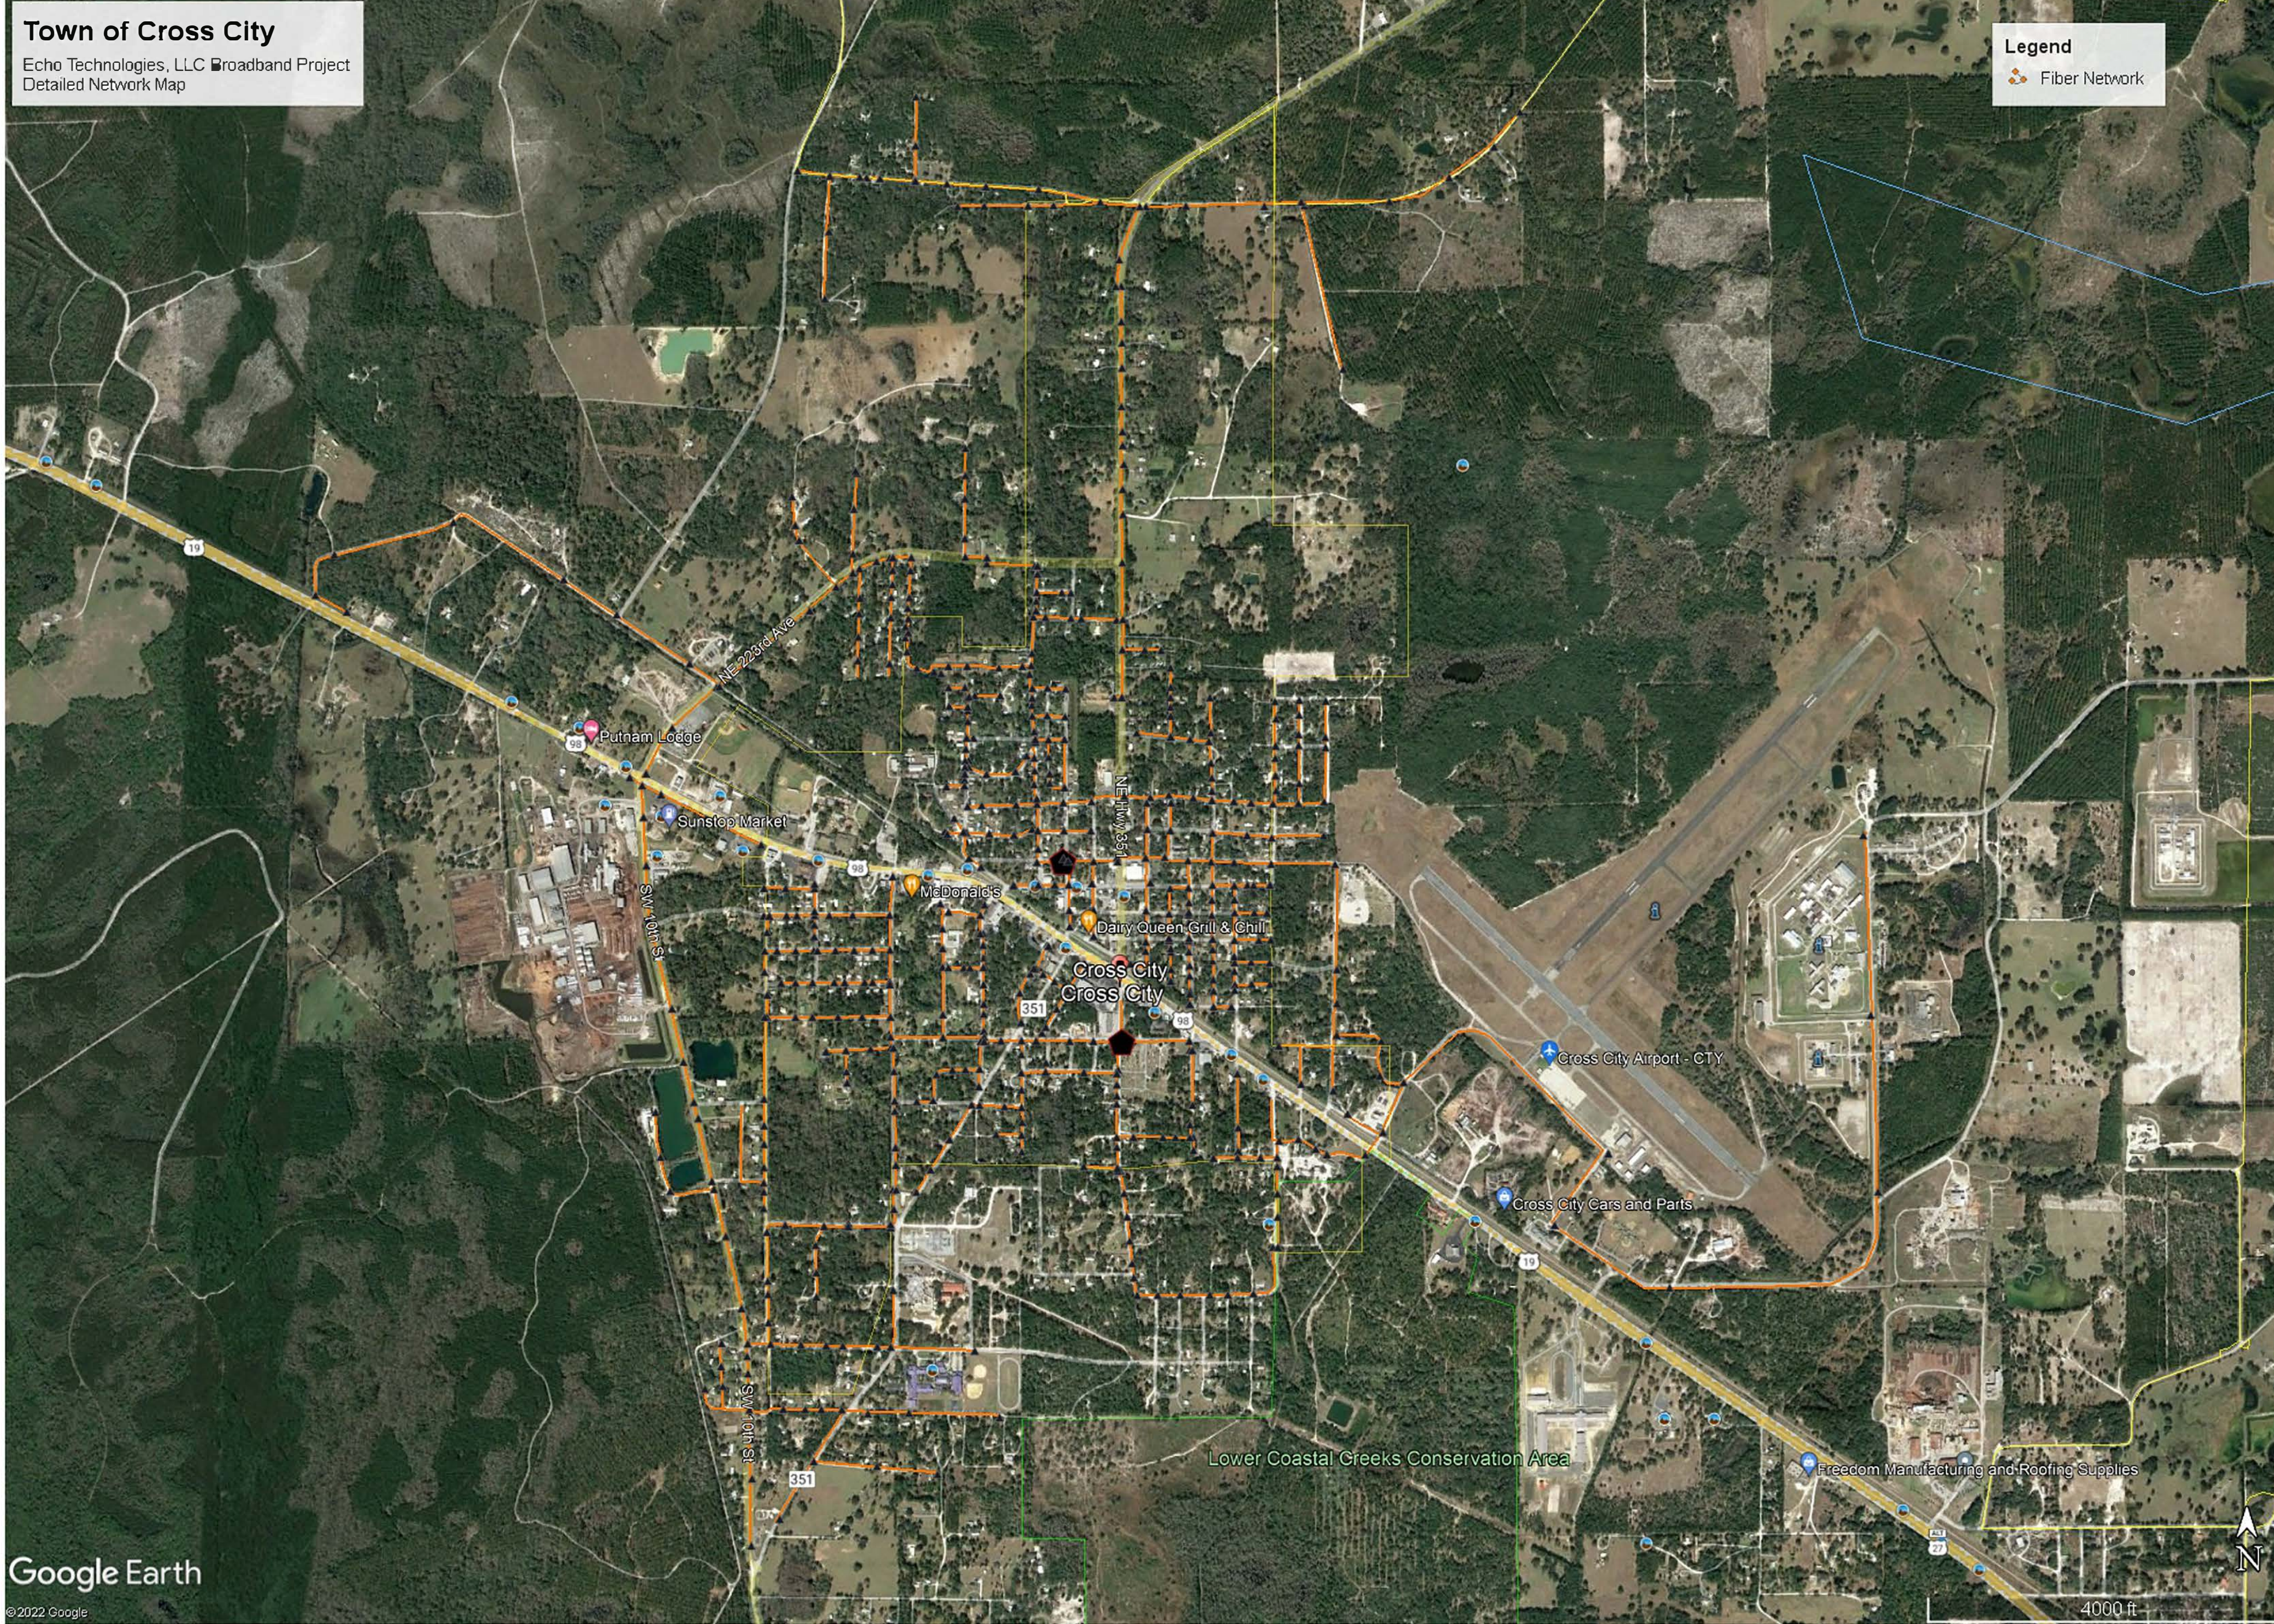

Attachment 3-C

Detailed Network Map

Echo Technologies, LCC

Cross City Broadband Project

Town of Cross City

Echo Technologies, LLC Broadband Project
Detailed Network Map
Town Limit Map

Legend

- Fiber Network
- Town Limits

Town of Cross City

Echo Technologies, LLC Broadband Project
Detailed Network Map
Town Limit Map
Service Area

Legend

- CS Broadband Service Area
- Fiber Network
- Town Limits

Cross City Phase 1c

12/7/2022

Esri Community Maps Contributors, FDEP, Esri, HERE, Garmin, SafeGraph, GeoTechnologies, Inc, METI/NASA, USGS, EPA, NPS, US Census Bureau,

Cross City Phase 1b

12/7/2022

1:16,642

Esri Community Maps Contributors, FDEP, Esri, HERE, Garmin, SafeGraph, GeoTechnologies, Inc, METI/NASA, USGS, EPA, NPS, US Census Bureau,

Cross City Phase 1

12/7/2022

1:16,642

Esri Community Maps Contributors, FDEP, Esri, HERE, Garmin, SafeGraph, GeoTechnologies, Inc, METI/NASA, USGS, EPA, NPS, US Census Bureau,

Cross City Phase 2 Central Office

12/7/2022

Esri Community Maps Contributors, FDEP, © OpenStreetMap, Microsoft, Esri, HERE, Garmin, SafeGraph, GeoTechnologies, Inc, METI/NASA, USGS,