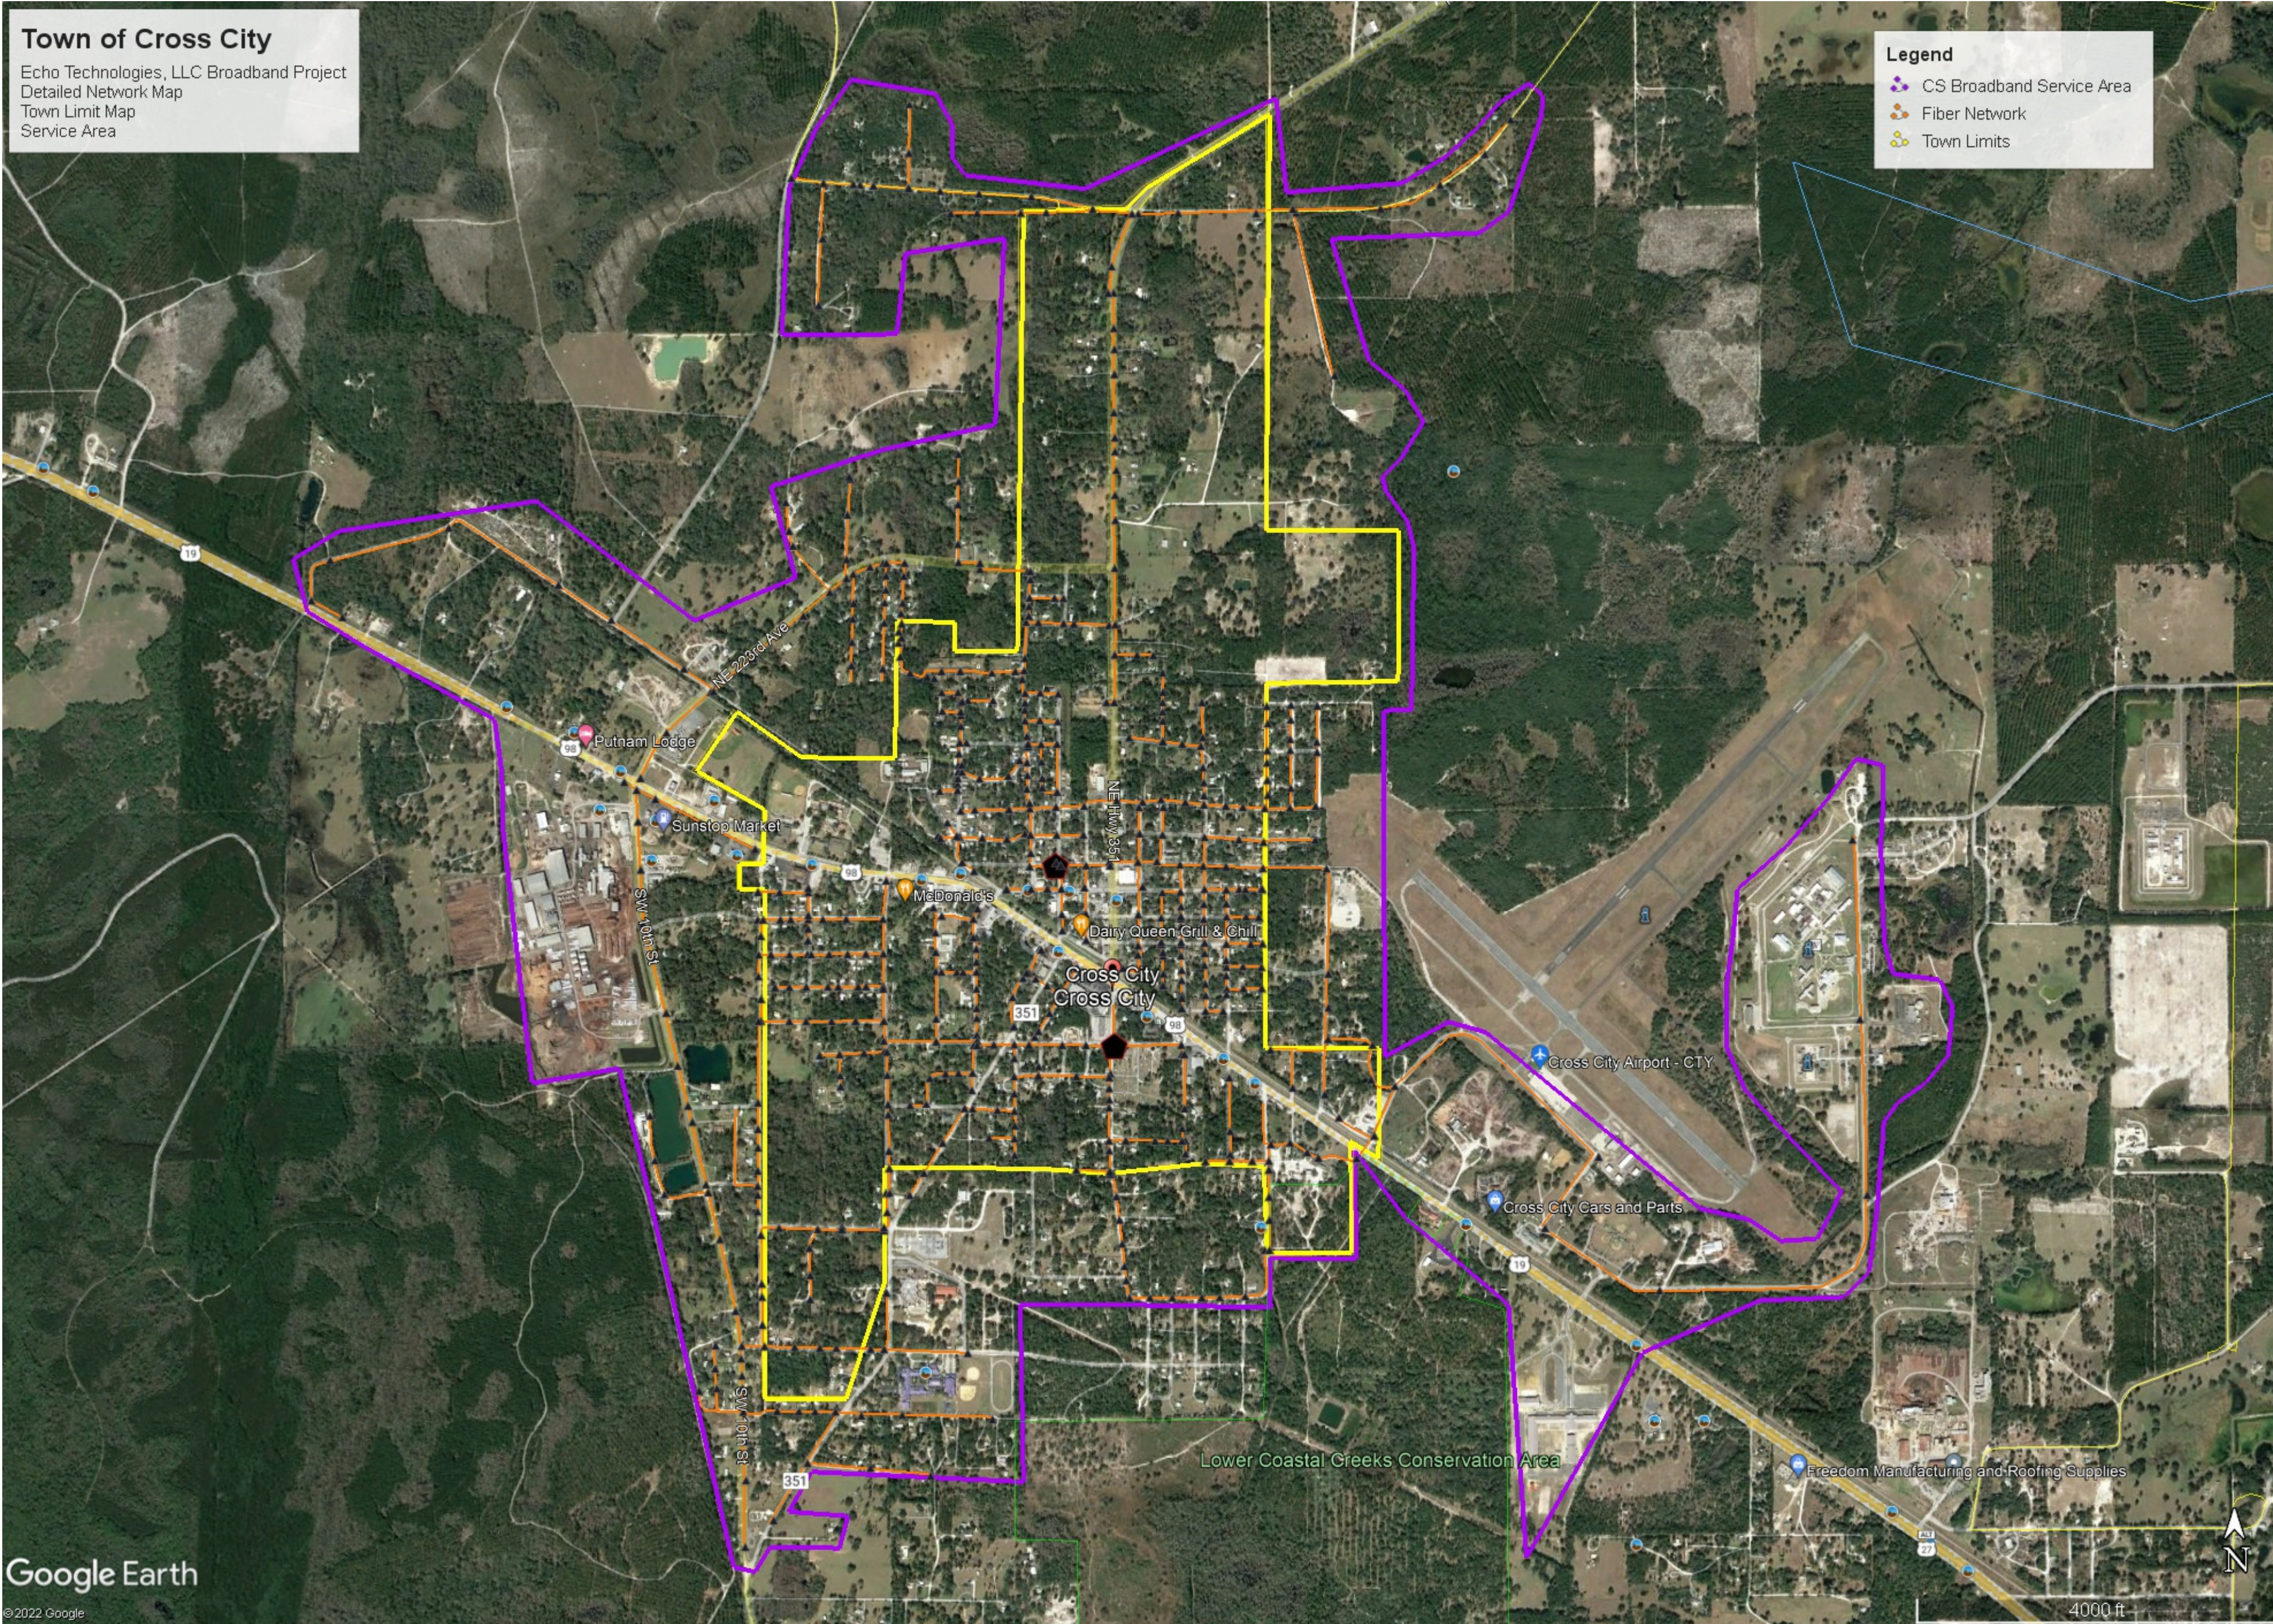

Attachment 3-C

Detailed Network Map

Echo Technologies, LCC

Cross City Broadband Project

Town of Cross City

Echo Technologies, LLC Broadband Project
Detailed Network Map
Town Limit Map

Legend

- Fiber Network
- Town Limits

Town of Cross City

Echo Technologies, LLC Broadband Project
Detailed Network Map
Town Limit Map
Service Area

Legend

- CS Broadband Service Area
- Fiber Network
- Town Limits

Cross City Phase 1c

12/7/2022

Esri Community Maps Contributors, FDEP, Esri, HERE, Garmin, SafeGraph, GeoTechnologies, Inc, METI/NASA, USGS, EPA, NPS, US Census Bureau,

Cross City Phase 1b

12/7/2022

1:16,642

Esri Community Maps Contributors, FDEP, Esri, HERE, Garmin, SafeGraph, GeoTechnologies, Inc, METI/NASA, USGS, EPA, NPS, US Census Bureau,

Cross City Phase 1

12/7/2022

1:16,642

Esri Community Maps Contributors, FDEP, Esri, HERE, Garmin, SafeGraph, GeoTechnologies, Inc, METI/NASA, USGS, EPA, NPS, US Census Bureau,

Cross City Phase 2 Central Office

12/7/2022

Esri Community Maps Contributors, FDEP, © OpenStreetMap, Microsoft, Esri, HERE, Garmin, SafeGraph, GeoTechnologies, Inc, METI/NASA, USGS,