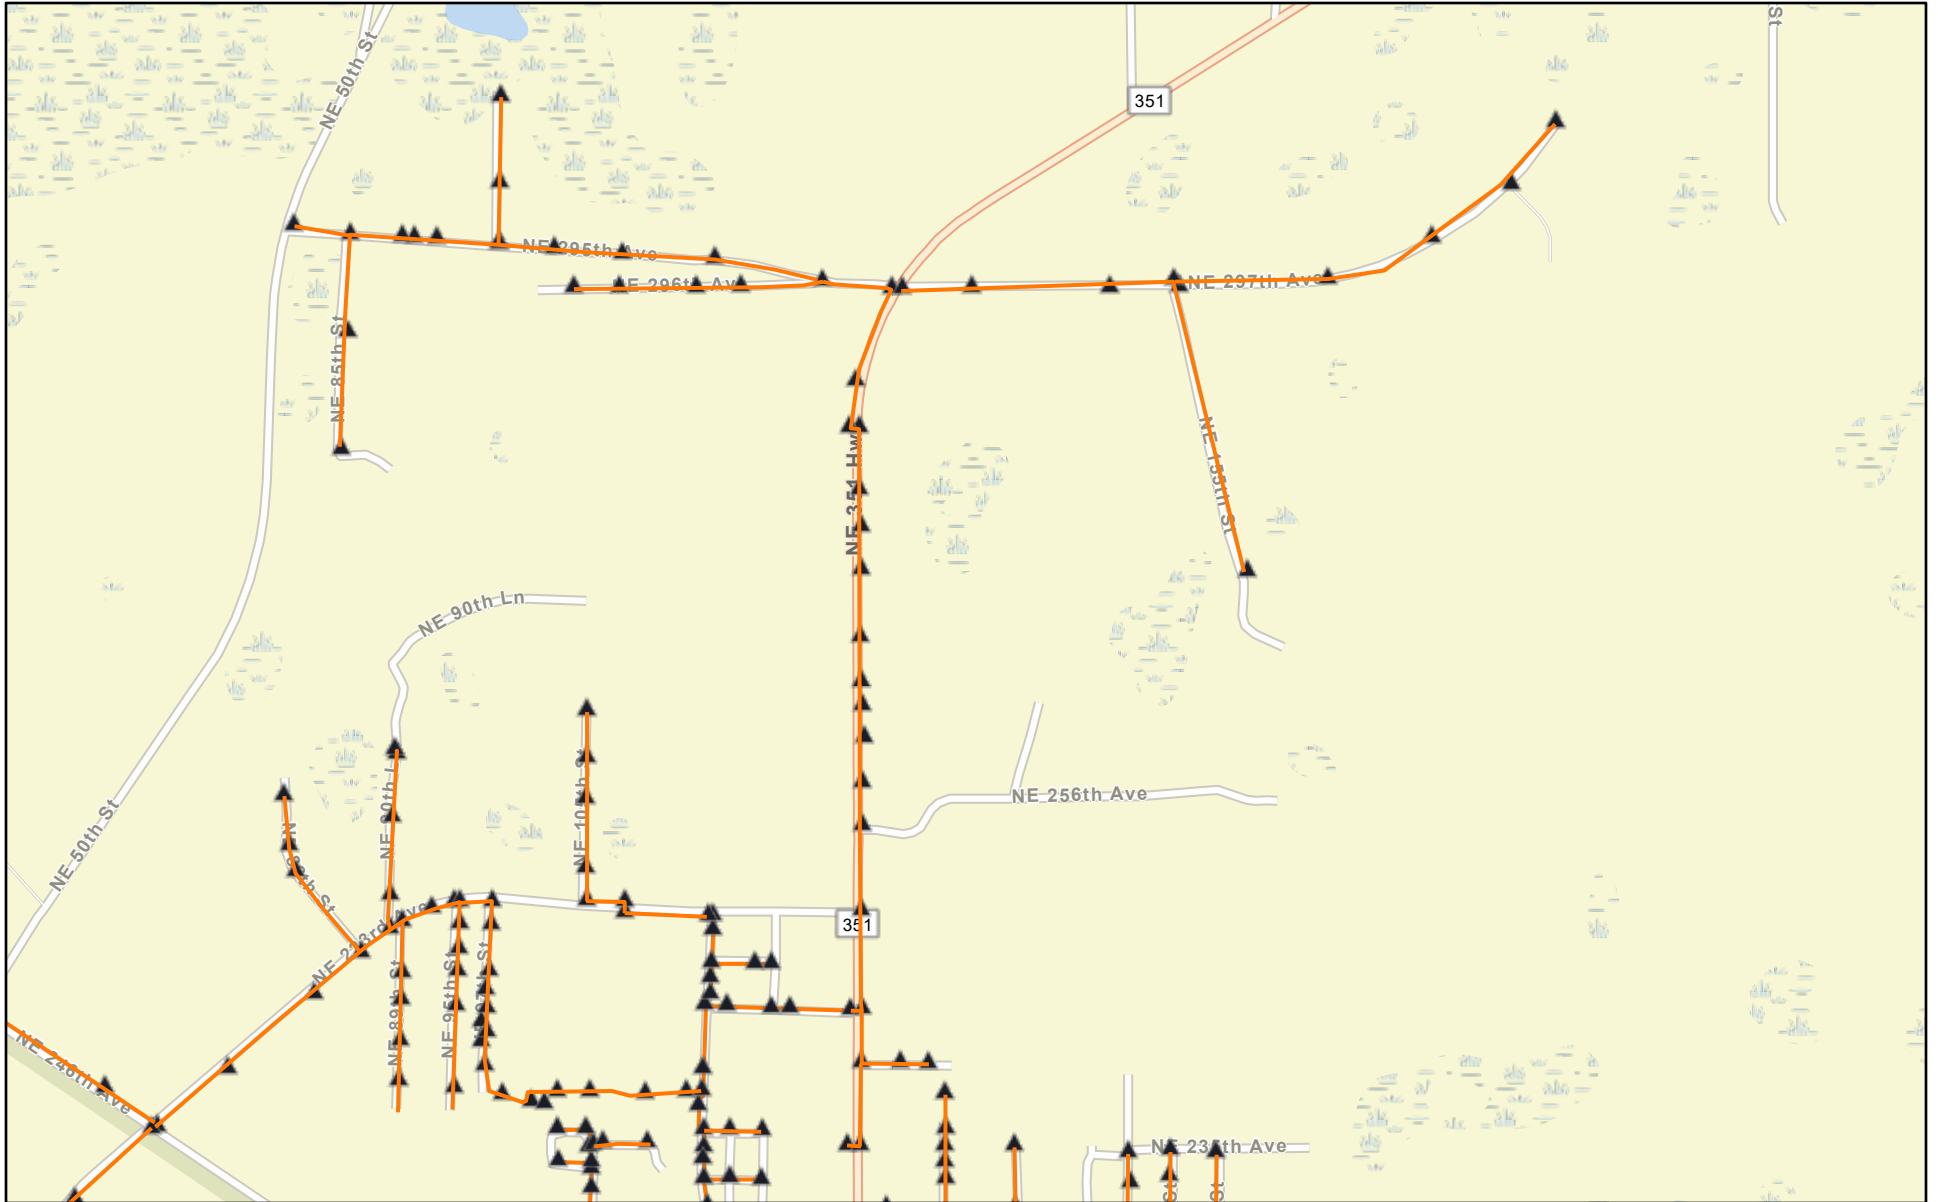

Attachment 3-C

Detailed Network Map

Echo Technologies, LCC

Cross City Broadband Project

Town of Cross City

Echo Technologies, LLC Broadband Project
Detailed Network Map
Town Limit Map

Legend

- Fiber Network
- Town Limits

Town of Cross City

Echo Technologies, LLC Broadband Project
Detailed Network Map
Town Limit Map
Service Area

Legend

- CS Broadband Service Area
- Fiber Network
- Town Limits

Cross City Phase 1c

12/7/2022

Esri Community Maps Contributors, FDEP, Esri, HERE, Garmin, SafeGraph, GeoTechnologies, Inc, METI/NASA, USGS, EPA, NPS, US Census Bureau,

Cross City Phase 1b

12/7/2022

1:16,642

Esri Community Maps Contributors, FDEP, Esri, HERE, Garmin, SafeGraph, GeoTechnologies, Inc, METI/NASA, USGS, EPA, NPS, US Census Bureau,

Cross City Phase 1

12/7/2022

1:16,642

Esri Community Maps Contributors, FDEP, Esri, HERE, Garmin, SafeGraph, GeoTechnologies, Inc, METI/NASA, USGS, EPA, NPS, US Census Bureau,

Cross City Phase 2 Central Office

12/7/2022

Esri Community Maps Contributors, FDEP, © OpenStreetMap, Microsoft, Esri, HERE, Garmin, SafeGraph, GeoTechnologies, Inc, METI/NASA, USGS,