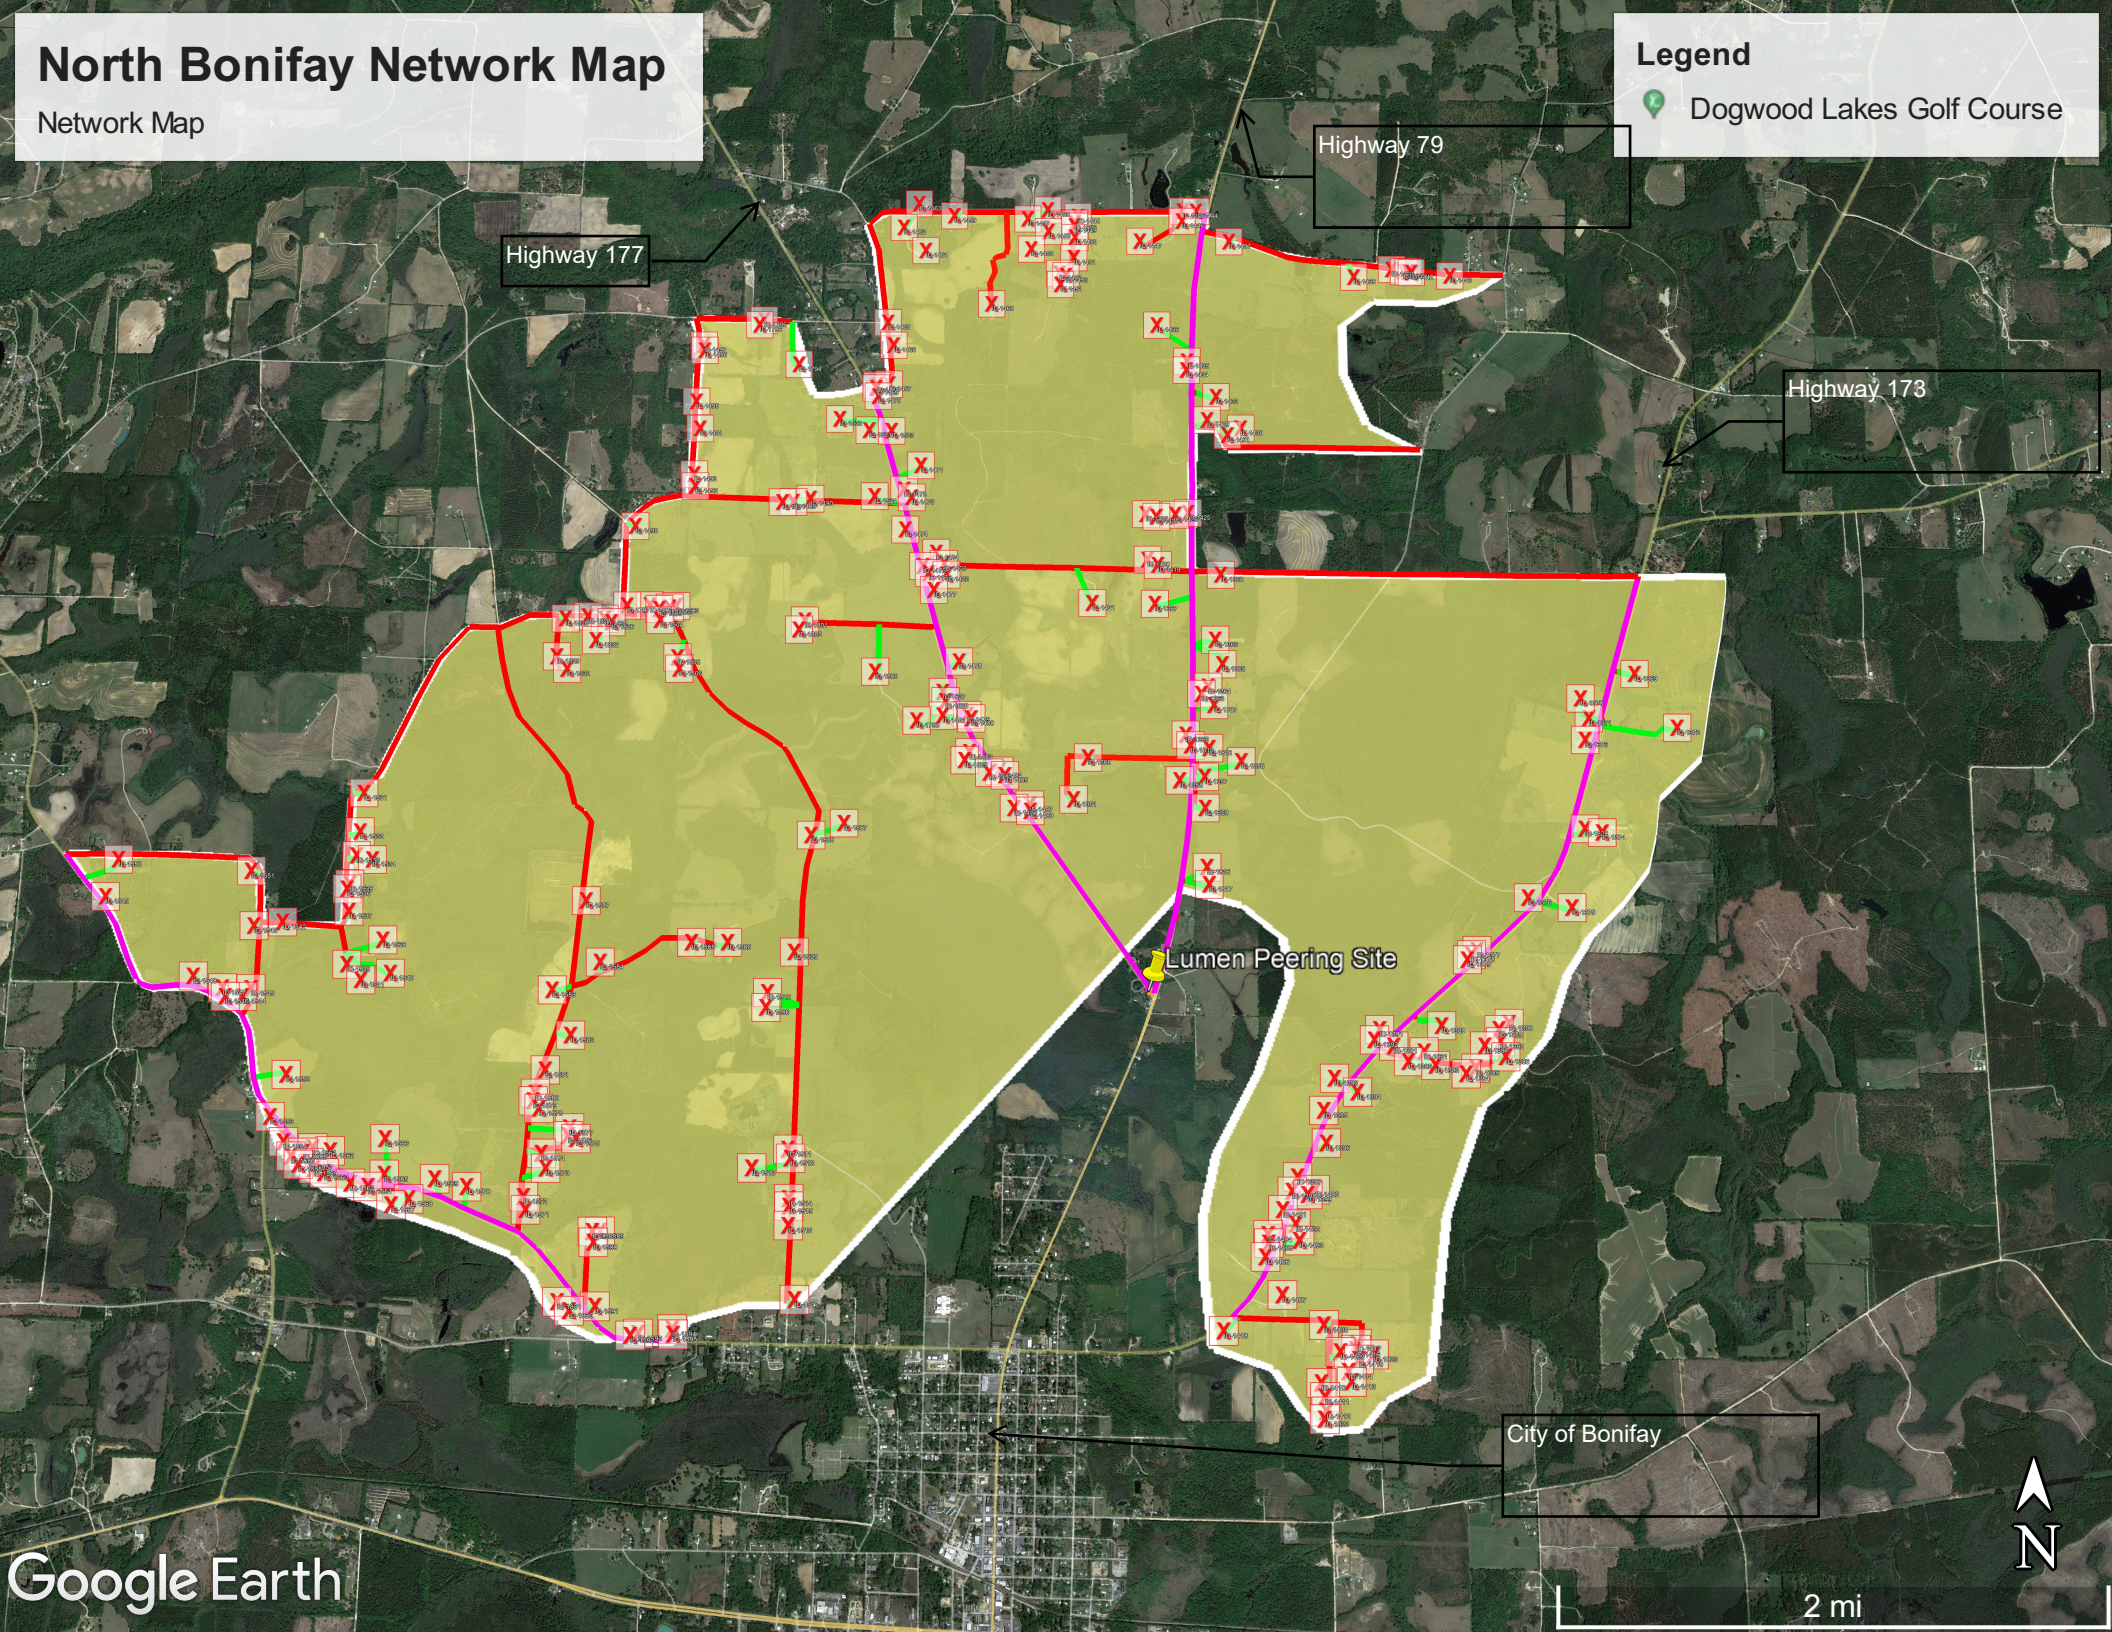

North Bonifay Network Map

Network Map

Legend

 Dogwood Lakes Golf Course

Highway 79

Highway 177

Highway 173

Lumen Peering Site

City of Bonifay